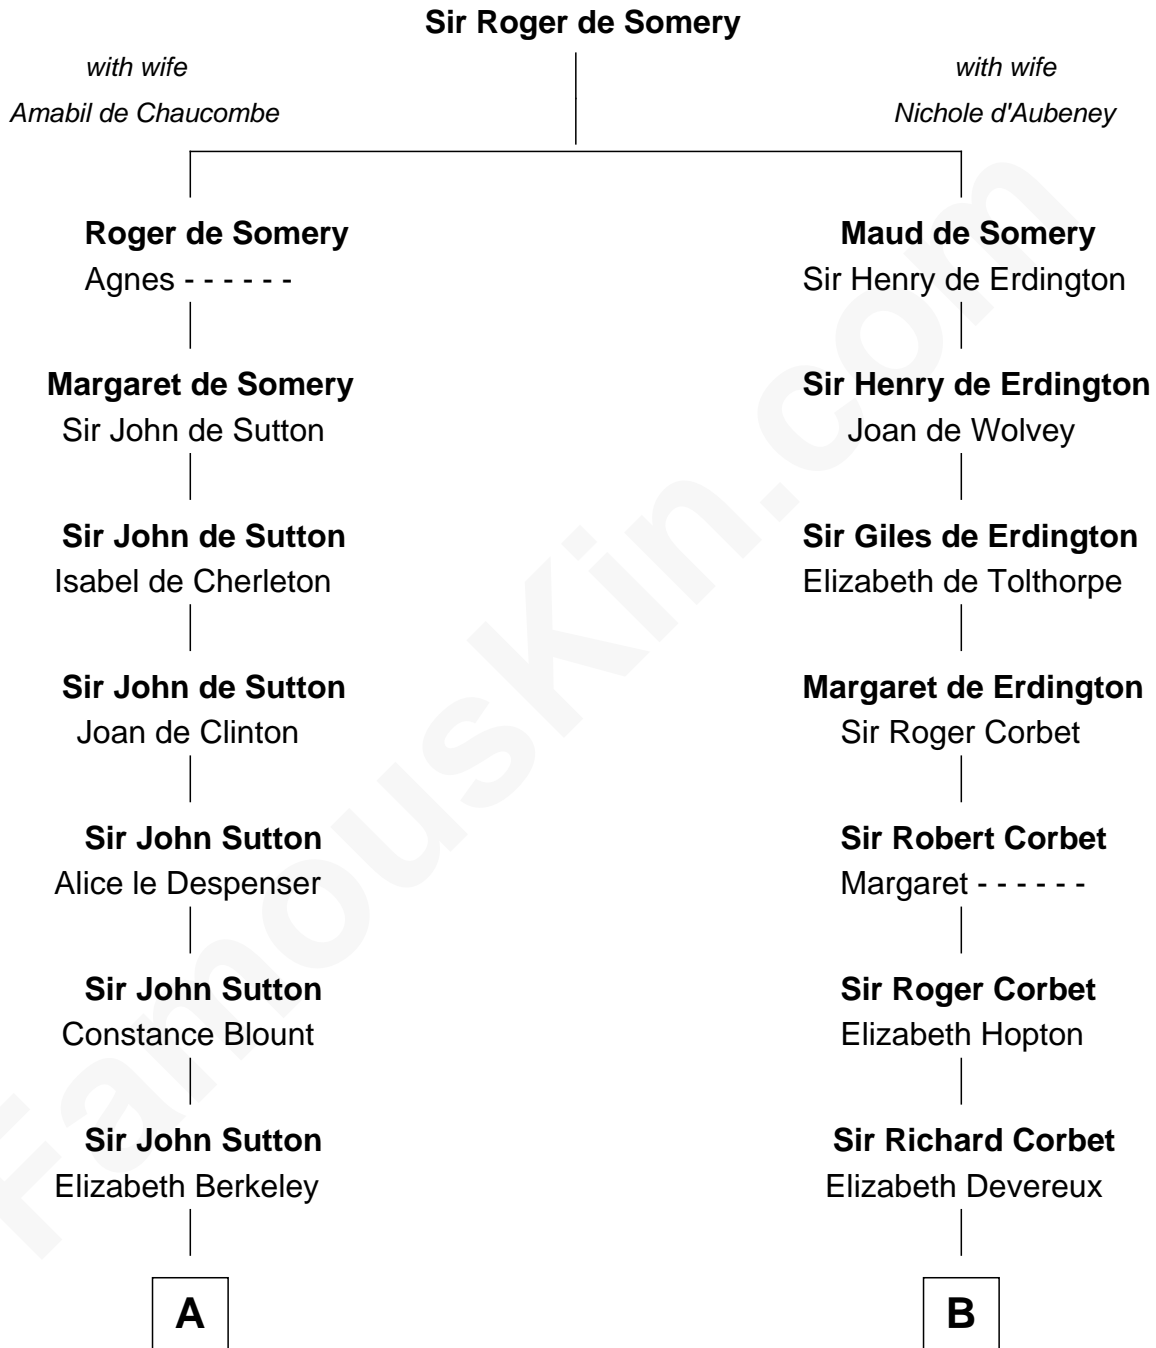

FamousKin.com Relationship Chart of

Dr. H. H. Holmes

Serial Killer aka "Devil in the White City"

18th cousin 3 times removed of

James Russell Lowell

American "Fireside" Poet

C

Sarah Smith
Edward Scribner Mudgett

Samuel Mudgett
Mary Morrill

Scribner Mudgett
Nancy Prescott

Levi Horton Mudgett
Theodate Page Price

Dr. H. H. Holmes
Serial Killer Dr. H. H. Holmes

D

Rev. Charles Lowell
Harriet Brackett Spence

James Russell Lowell
American "Fireside" Poet