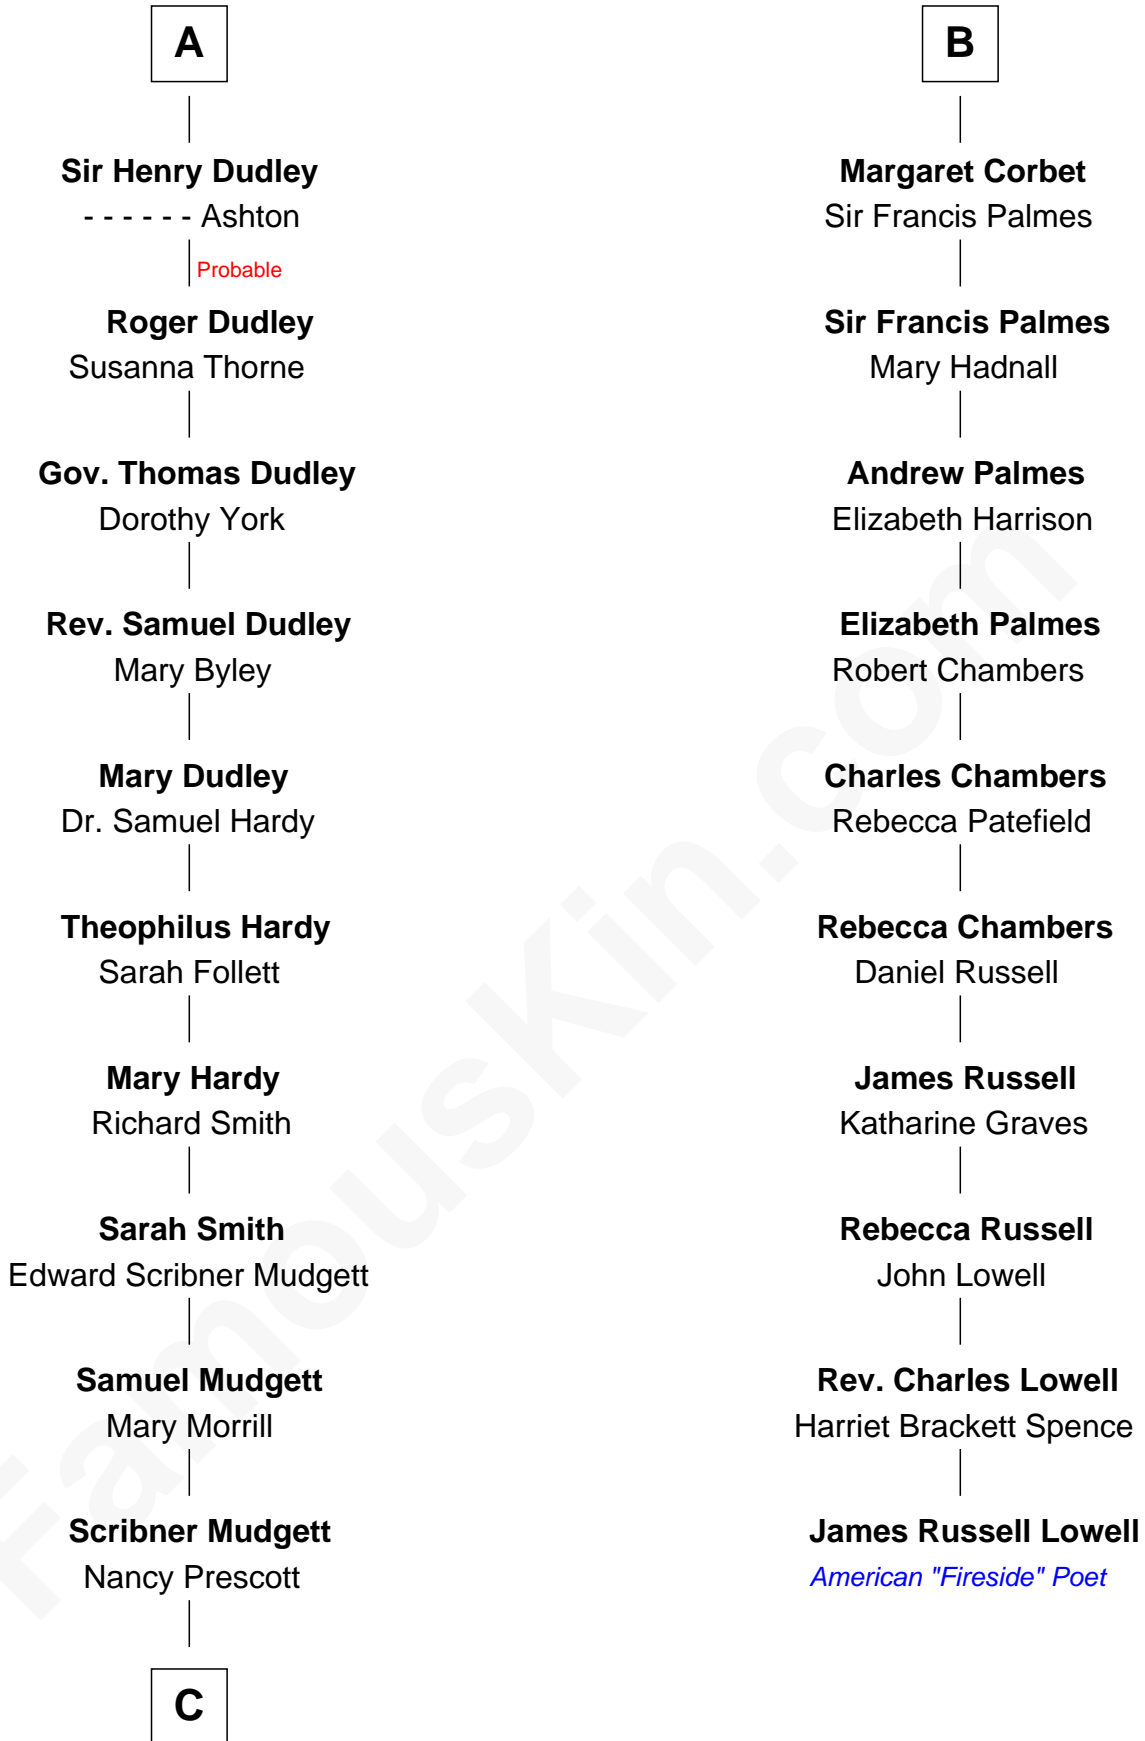

FamousKin.com Relationship Chart of

Dr. H. H. Holmes

Serial Killer aka "Devil in the White City"

16th cousin 2 times removed of

James Russell Lowell

American "Fireside" Poet

Sir William de Ros
Margery de Badlesmere

Thomas de Ros
Beatrice de Stafford

Margaret de Ros
Sir Reynold Grey

Margaret Grey
Sir William Bonville

William Bonville
Elizabeth Harington

William Bonville
Katherine Neville

Cecily Bonville
Thomas Grey

Cecily Grey
Sir John Sutton

A

Maud de Roos
John de Welles

Anne de Welles
James Butler

James Butler
Joan Beauchamp

Elizabeth Butler
John Talbot

Ann Talbot
Sir Henry Vernon

Elizabeth Vernon
Sir Robert Corbet

Sir Roger Corbet
Anne Windsor

B

C

—
Levi Horton Mudgett

Theodate Page Price

—
Dr. H. H. Holmes

Serial Killer Dr. H. H. Holmes

FamousKin.com