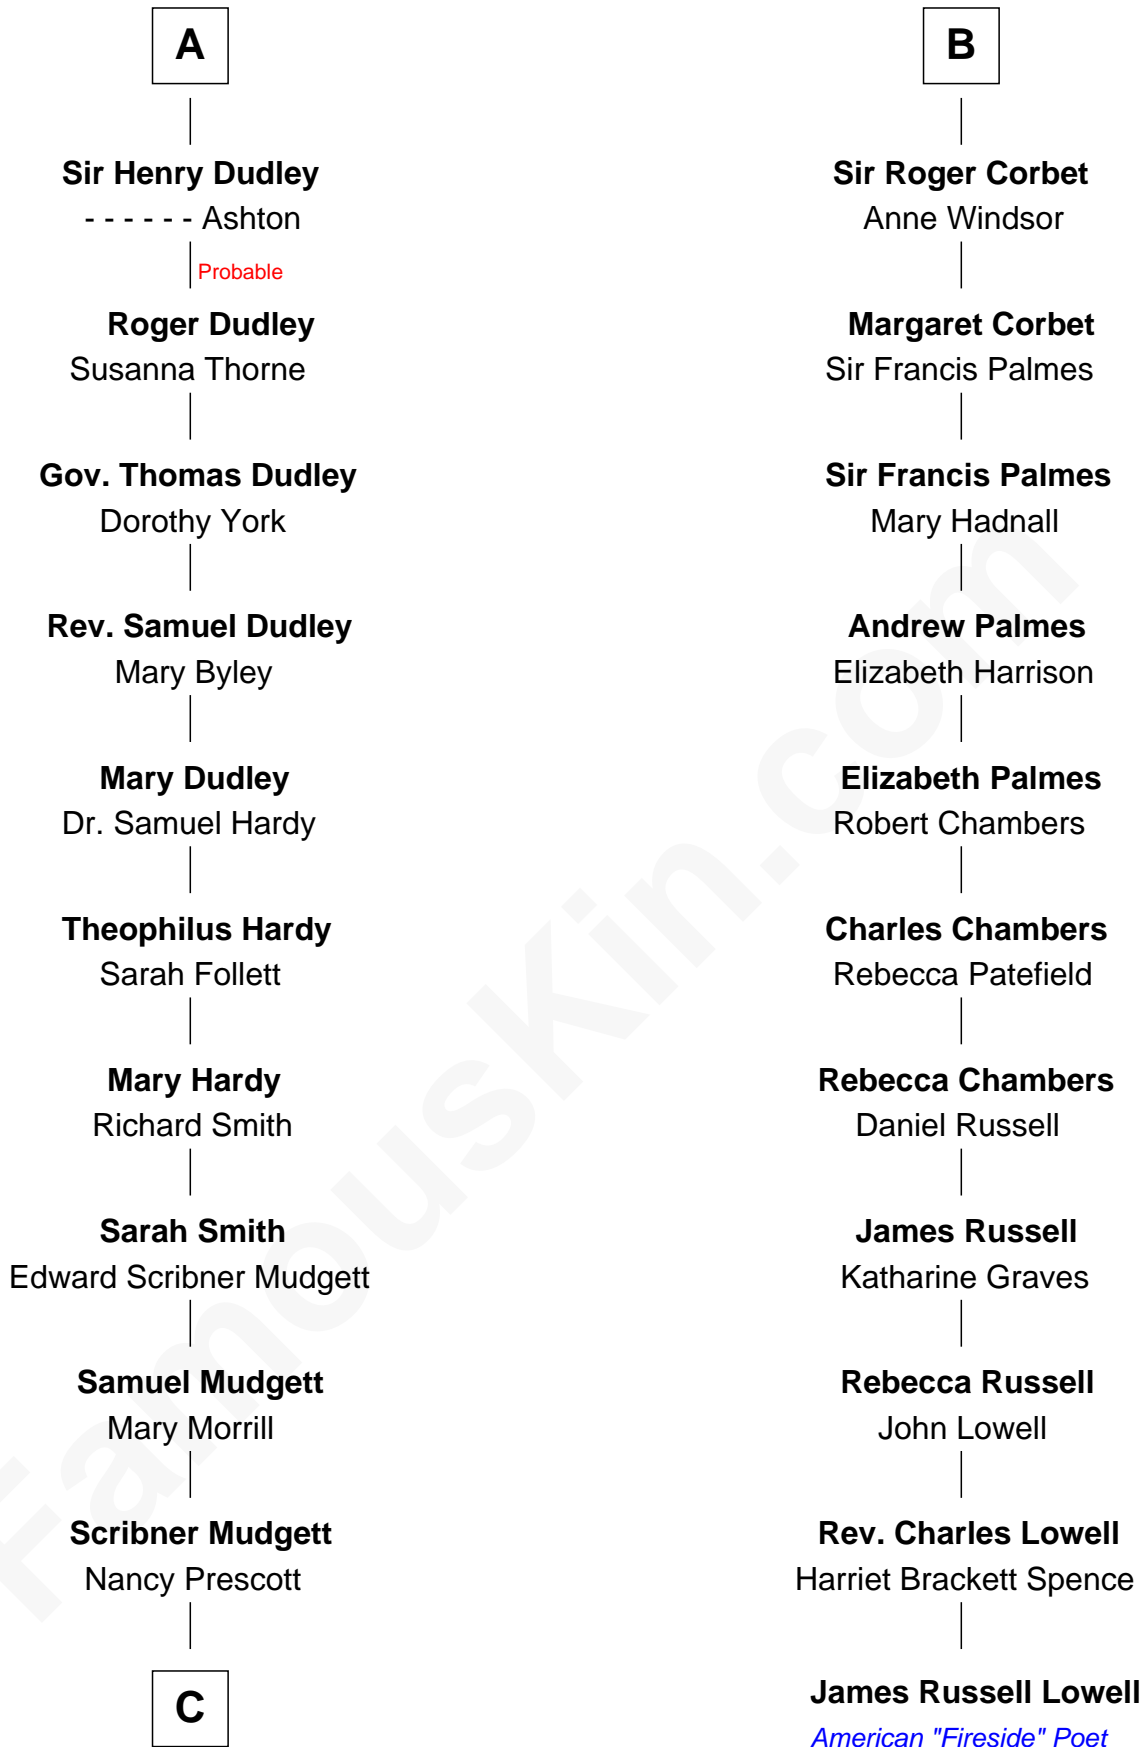

# FamousKin.com Relationship Chart of

**Dr. H. H. Holmes**

*Serial Killer aka "Devil in the White City"*

17th cousin 1 time removed of

**James Russell Lowell**

*American "Fireside" Poet*

**C**

—  
**Levi Horton Mudgett**

Theodate Page Price

—  
**Dr. H. H. Holmes**

*Serial Killer Dr. H. H. Holmes*

FamousKin.com