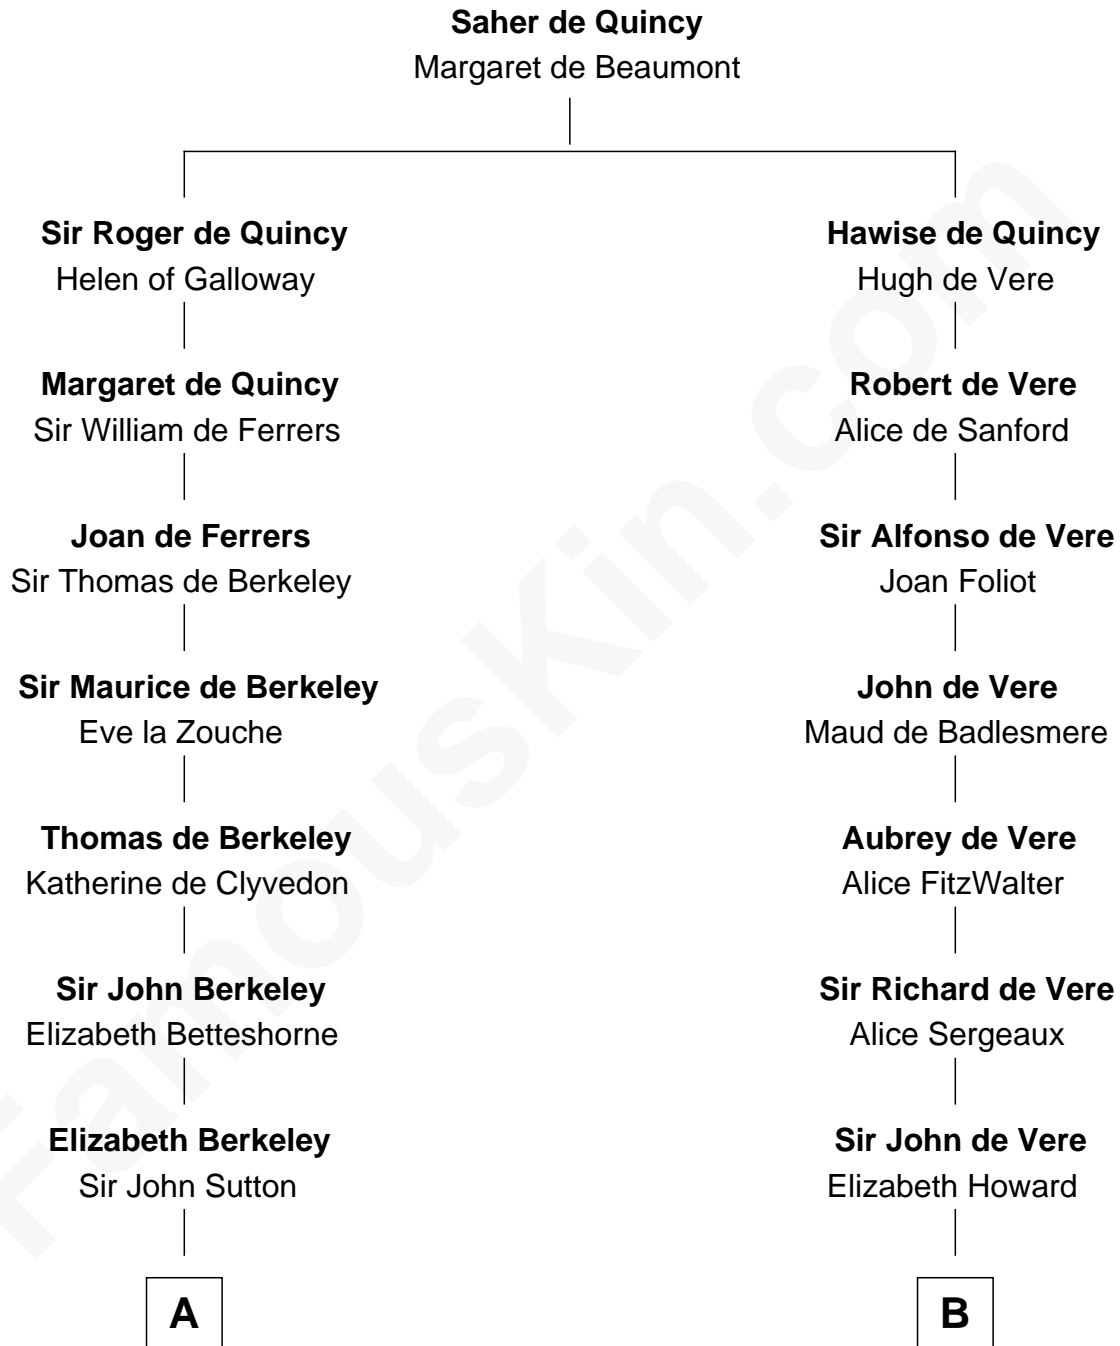

FamousKin.com Relationship Chart of

Dr. H. H. Holmes

Serial Killer aka "Devil in the White City"

19th cousin 2 times removed of

James Russell Lowell

American "Fireside" Poet

C

Sarah Smith
Edward Scribner Mudgett

Samuel Mudgett
Mary Morrill

Scribner Mudgett
Nancy Prescott

Levi Horton Mudgett
Theodate Page Price

Dr. H. H. Holmes
Serial Killer Dr. H. H. Holmes

D

John Lowell
Rebecca Russell

Rev. Charles Lowell
Harriet Brackett Spence