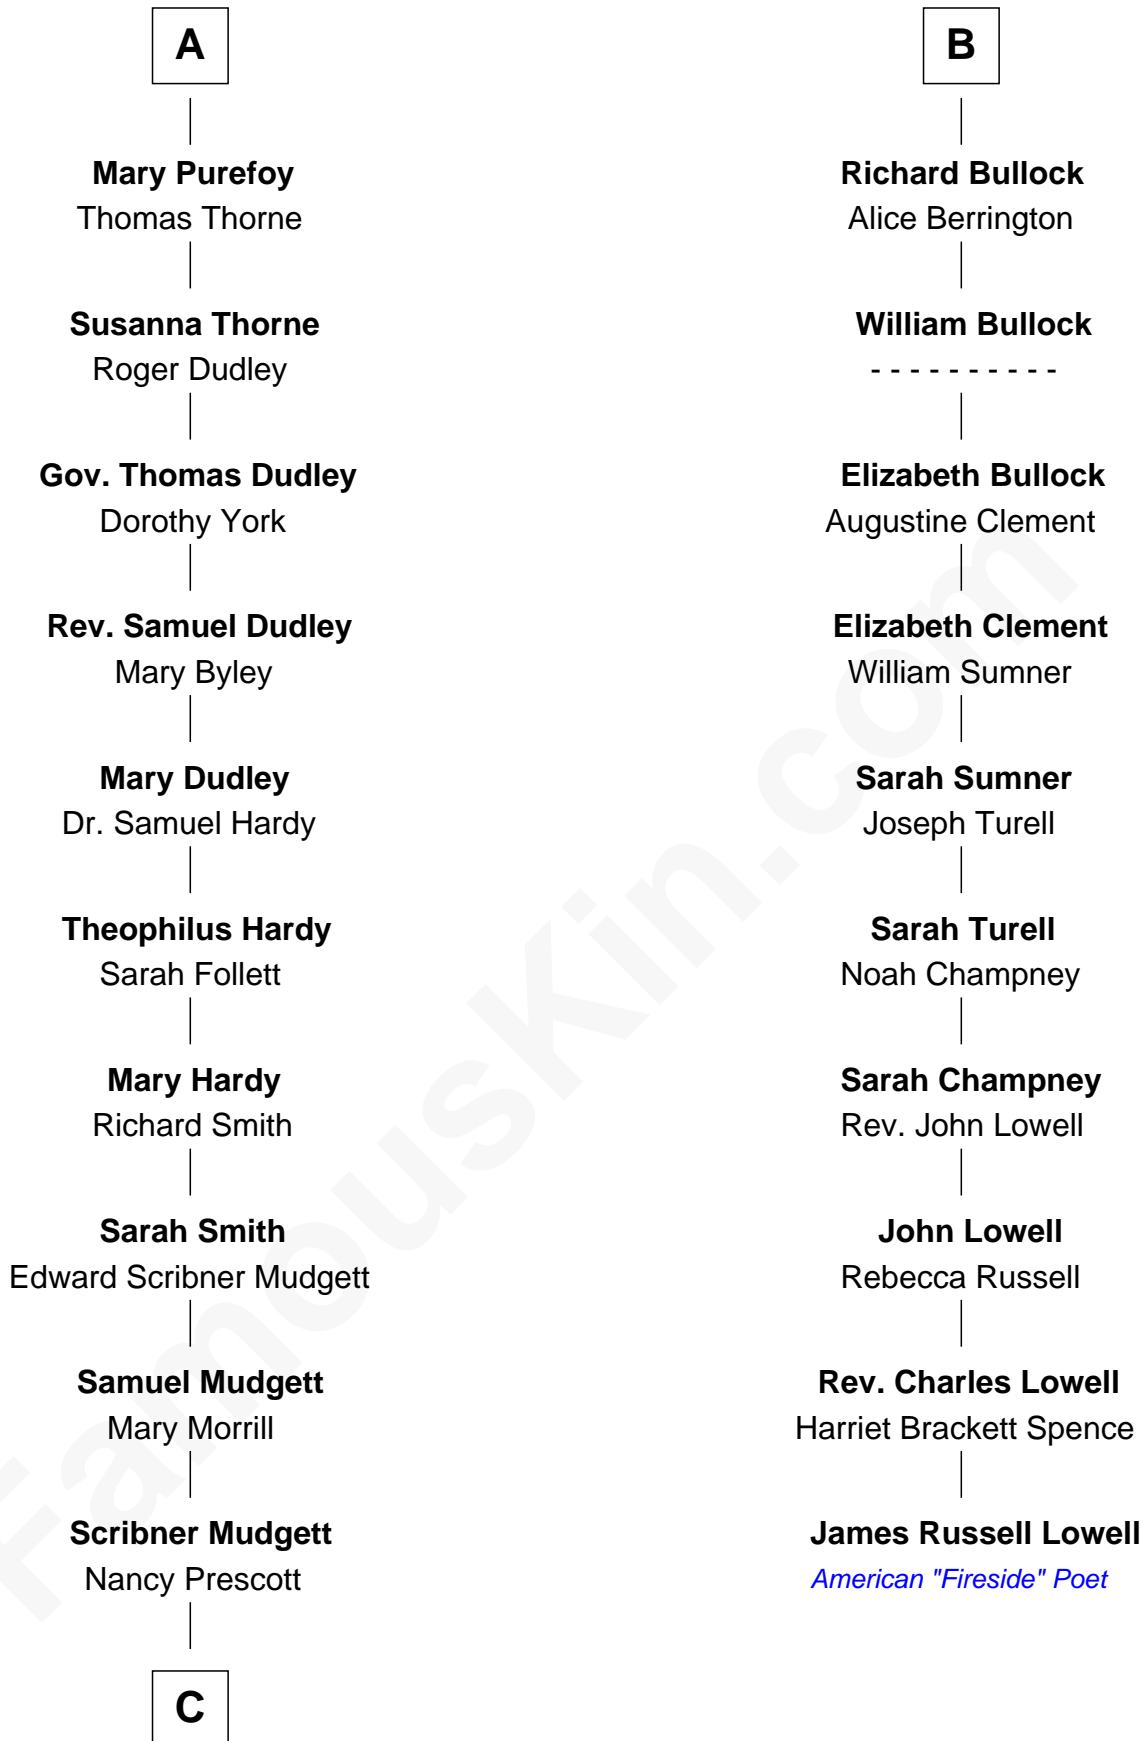

# FamousKin.com Relationship Chart of

**Dr. H. H. Holmes**

*Serial Killer aka "Devil in the White City"*

16th cousin 2 times removed of

**James Russell Lowell**

*American "Fireside" Poet*

**Sir John Howard**

Alice de Bois

**Joan Howard**  
Sir Peter de Brewes

**Beatrice Brewes**  
Sir Hugh Shirley

**Sir Ralph Shirley**  
Joan Basset

**Beatrice Shirley**  
John Brome

**Isabel Brome**  
John Denton

**Alice Denton**  
Nicholas Purefoy

**Edward Purefoy**  
Anne Fettiplace

**A**

**Sir Robert Howard**  
Margaret de Scales

**Sir John Howard**  
Margaret de Plaiz

**Sir John Howard**  
Joan Walton

**Elizabeth Howard**  
Sir John de Vere

**Joan de Vere**  
Sir William Norreys

**Margaret Norreys**  
Gilbert Bullock

**Thomas Bullock**  
Alice Kingsmill

**B**

**C**

—  
**Levi Horton Mudgett**

Theodate Page Price

—  
**Dr. H. H. Holmes**

*Serial Killer Dr. H. H. Holmes*