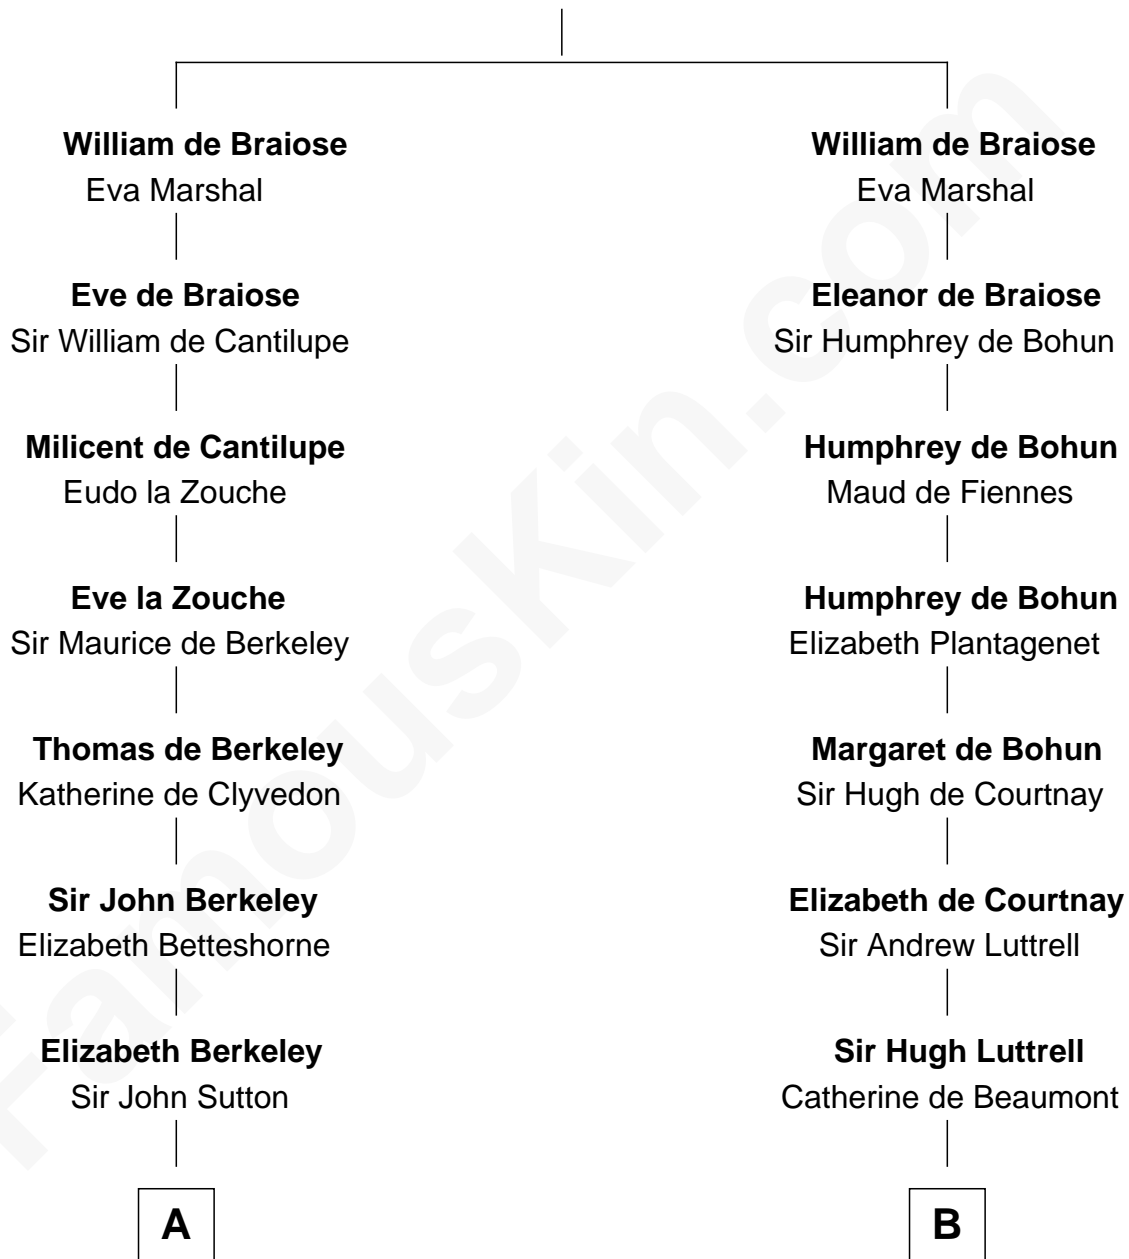

FamousKin.com Relationship Chart of

Dr. H. H. Holmes

Serial Killer aka "Devil in the White City"

20th cousin 1 time removed of

James Russell Lowell

American "Fireside" Poet

Reginald de Braiose

C

Sarah Smith
Edward Scribner Mudgett

Samuel Mudgett
Mary Morrill

Scribner Mudgett
Nancy Prescott

Levi Horton Mudgett
Theodate Page Price

Dr. H. H. Holmes
Serial Killer Dr. H. H. Holmes

D

Rev. John Lowell
Sarah Champney