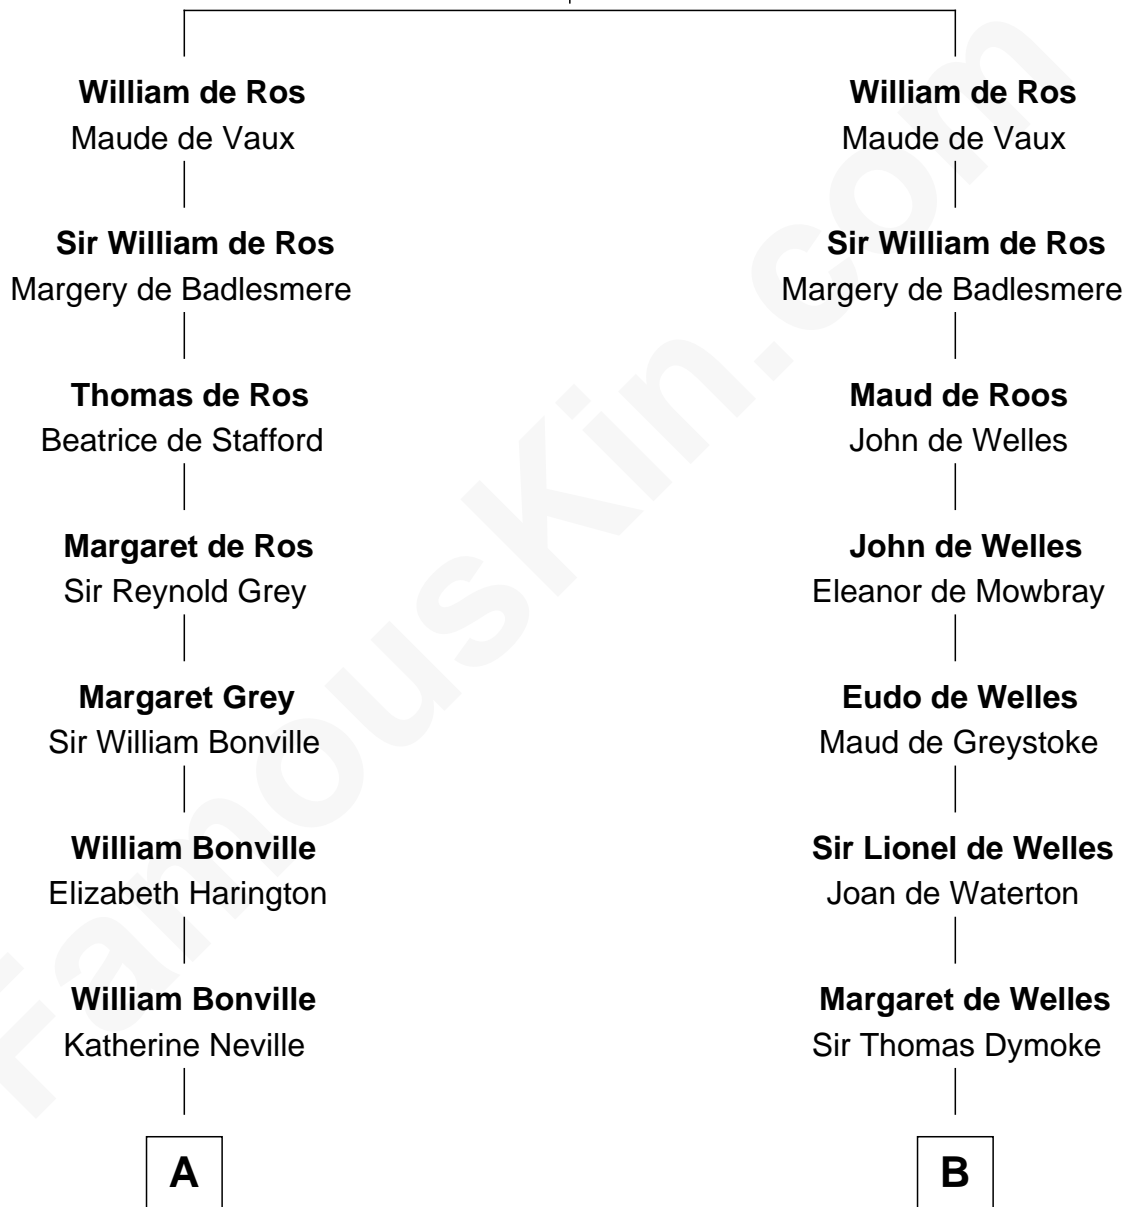

# FamousKin.com Relationship Chart of

**Dr. H. H. Holmes**

*Serial Killer aka "Devil in the White City"*

18th cousin 2 times removed of

**Ichabod Goodwin**

*27th Governor of New Hampshire*

**Sir Robert de Ros**

Isabel de Aubeney

**C**

**Samuel Mudgett**

Mary Morrill

**Scribner Mudgett**

Nancy Prescott

**Levi Horton Mudgett**

Theodate Page Price

**Dr. H. H. Holmes**

*Serial Killer Dr. H. H. Holmes*

**D**

**Samuel Goodwin**

Anna Thompson Gerrish

**Ichabod Goodwin**

*27th Governor of New Hampshire*

FamousKin.com