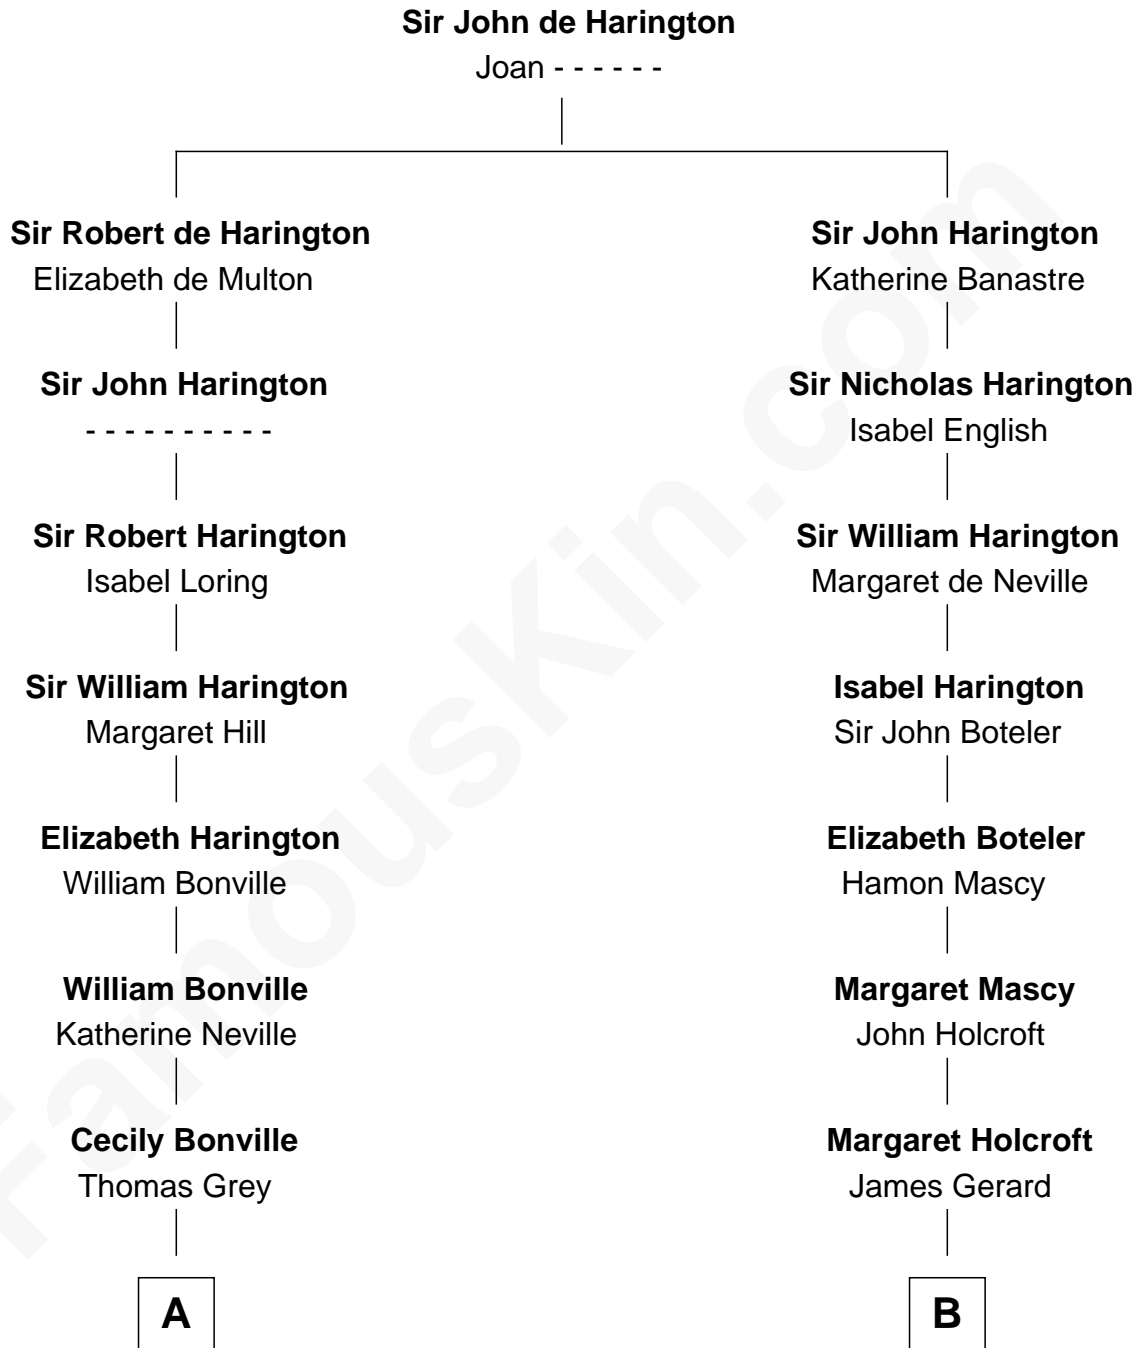

FamousKin.com Relationship Chart of

Dr. H. H. Holmes

Serial Killer aka "Devil in the White City"

16th cousin 3 times removed of

Capt. William Lewis Herndon

Captain of the ill fated S.S. Central America

C

—
Scribner Mudgett

Nancy Prescott

—
Levi Horton Mudgett

Theodate Page Price

—
Dr. H. H. Holmes

Serial Killer Dr. H. H. Holmes

FamousKin.com