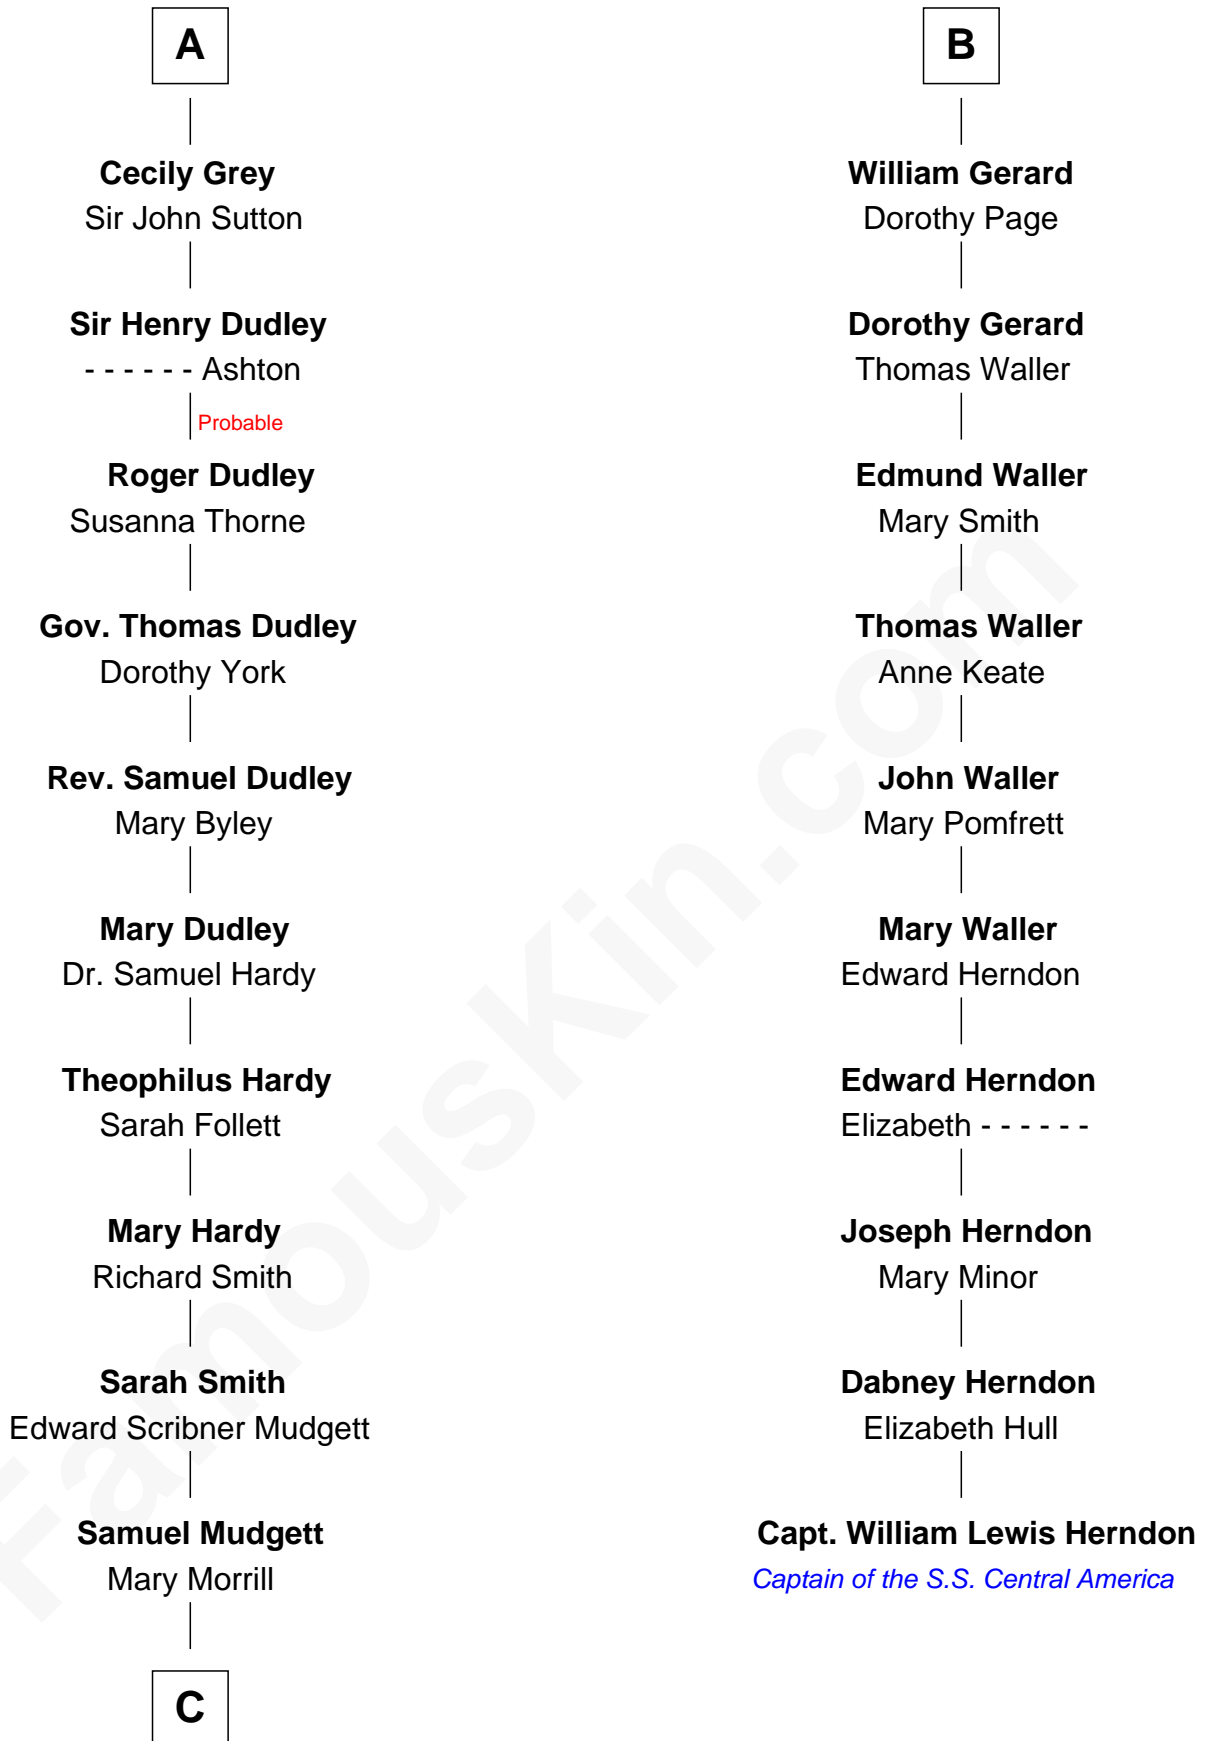

FamousKin.com Relationship Chart of

Dr. H. H. Holmes

Serial Killer aka "Devil in the White City"

16th cousin 3 times removed of

Capt. William Lewis Herndon

Captain of the ill fated S.S. Central America

C

—
Scribner Mudgett

Nancy Prescott

—
Levi Horton Mudgett

Theodate Page Price

—
Dr. H. H. Holmes

Serial Killer Dr. H. H. Holmes

FamousKin.com