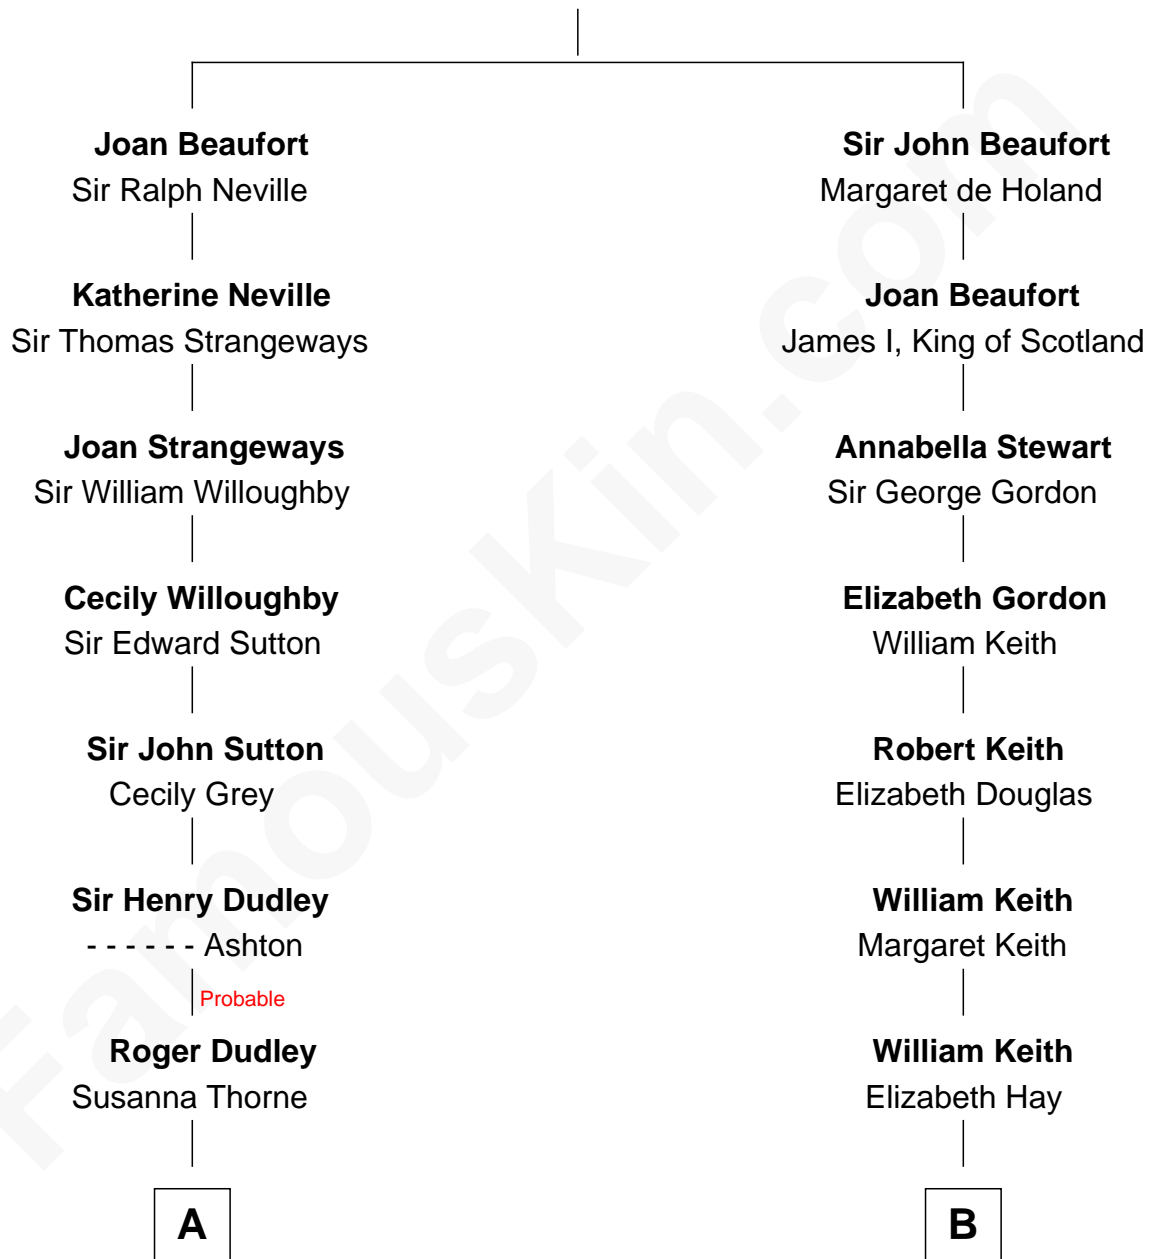

# FamousKin.com Relationship Chart of

**Dr. H. H. Holmes**

*Serial Killer aka "Devil in the White City"*

16th cousin 3 times removed of

**Wernher von Braun**

*Rocket Scientist*

**John of Gaunt**

Katherine Roet

**C**

Marie Eleonore Dorothea von Below

Wernher von Quistorp

Emmy von Quistorp

Magnus von Braun

Wernher von Braun

*Rocket Scientist*

FamousKin.com