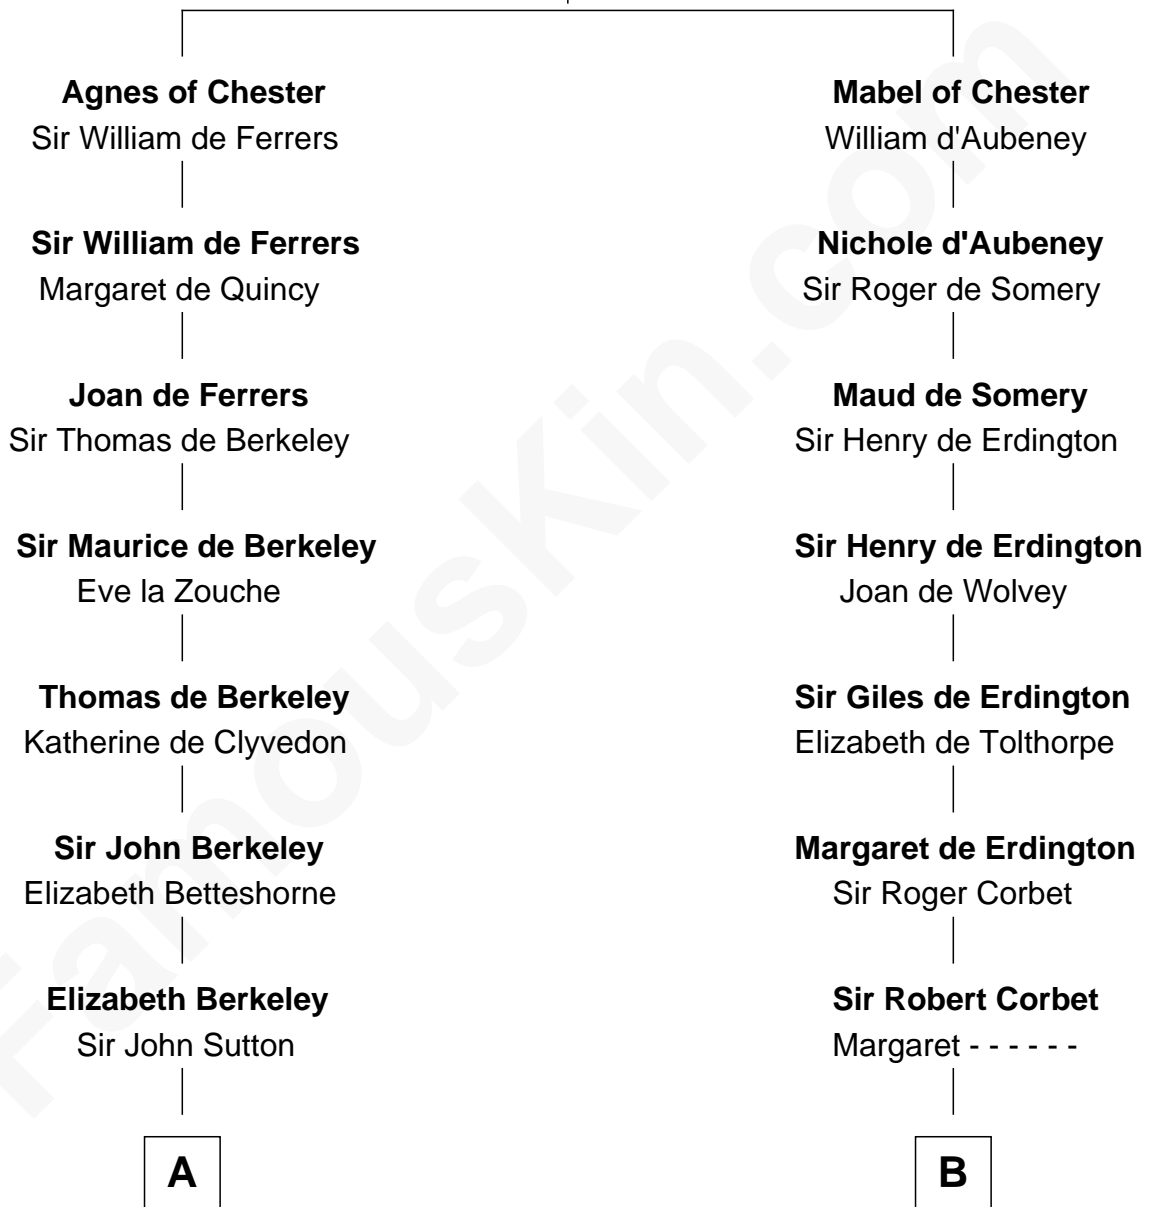

FamousKin.com Relationship Chart of

Dr. H. H. Holmes

Serial Killer aka "Devil in the White City"

18th cousin 3 times removed of

Richard Henry Lee

Signer of the Declaration of Independence

Hugh de Kevelioc
Bertrade de Montfort

C

Sarah Smith
Edward Scribner Mudgett

Samuel Mudgett
Mary Morrill

Scribner Mudgett
Nancy Prescott

Levi Horton Mudgett
Theodate Page Price

Dr. H. H. Holmes
Serial Killer Dr. H. H. Holmes

D

Gov. Thomas Lee
Hannah Ludwell