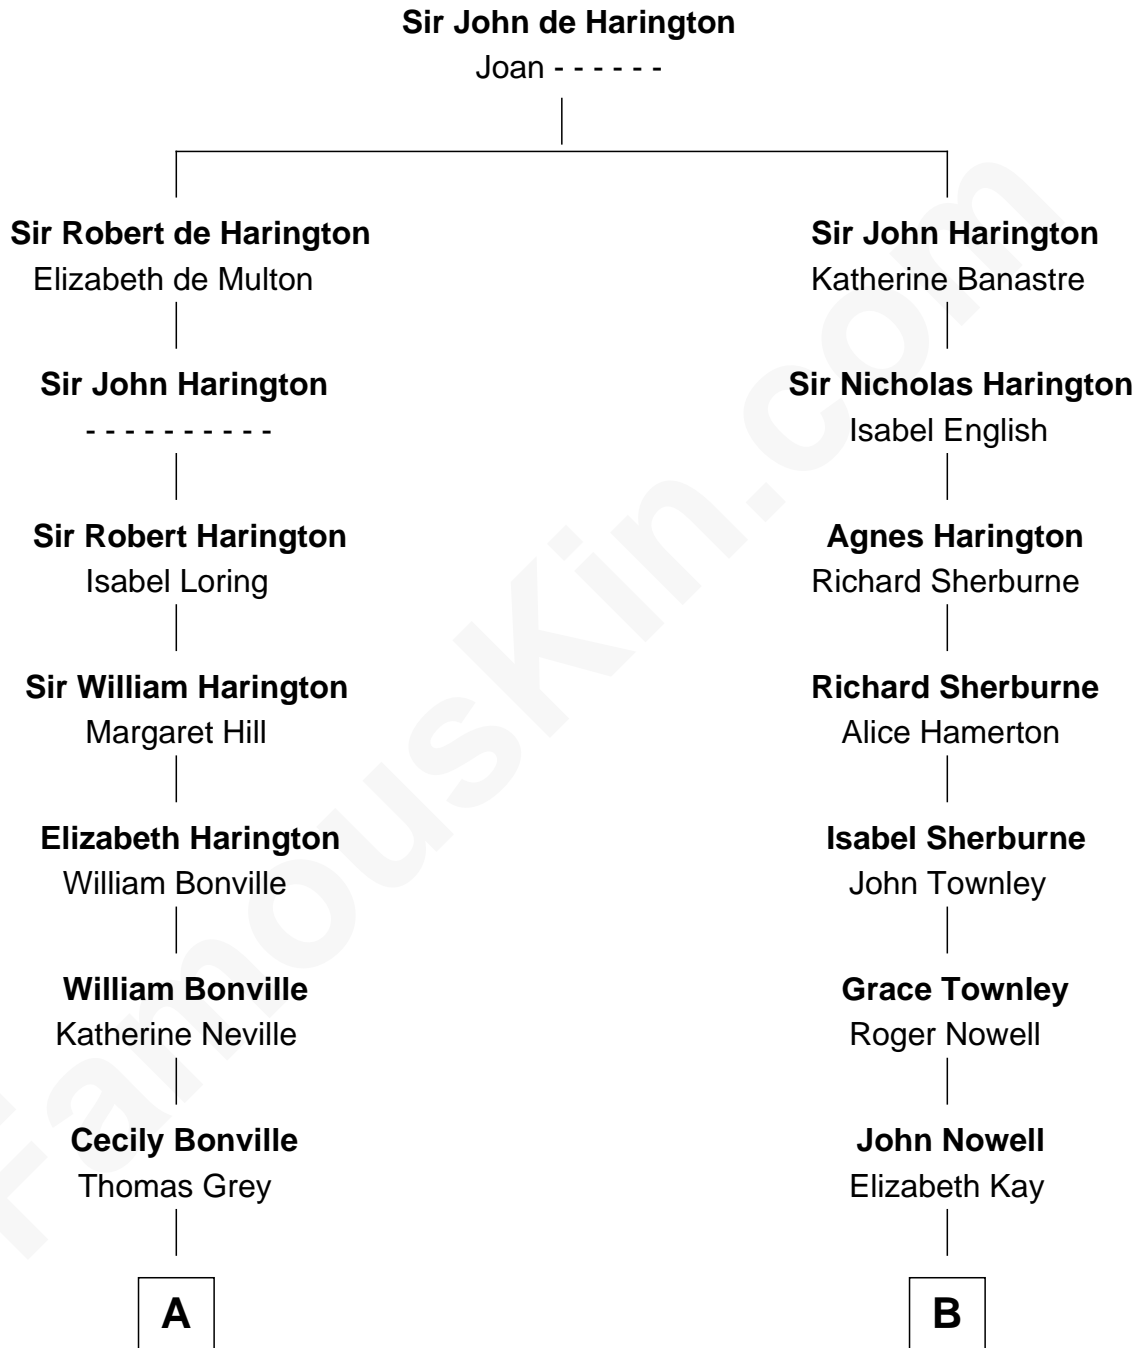

FamousKin.com Relationship Chart of

Dr. H. H. Holmes

Serial Killer aka "Devil in the White City"

19th cousin 2 times removed of

Rikki Bates

Musician (Member of The Incredible Casuals)

C

Scribner Mudgett

Nancy Prescott

Levi Horton Mudgett

Theodate Page Price

Dr. H. H. Holmes

Serial Killer Dr. H. H. Holmes

D

Joseph Rice Pulsifer

Delia Newhall