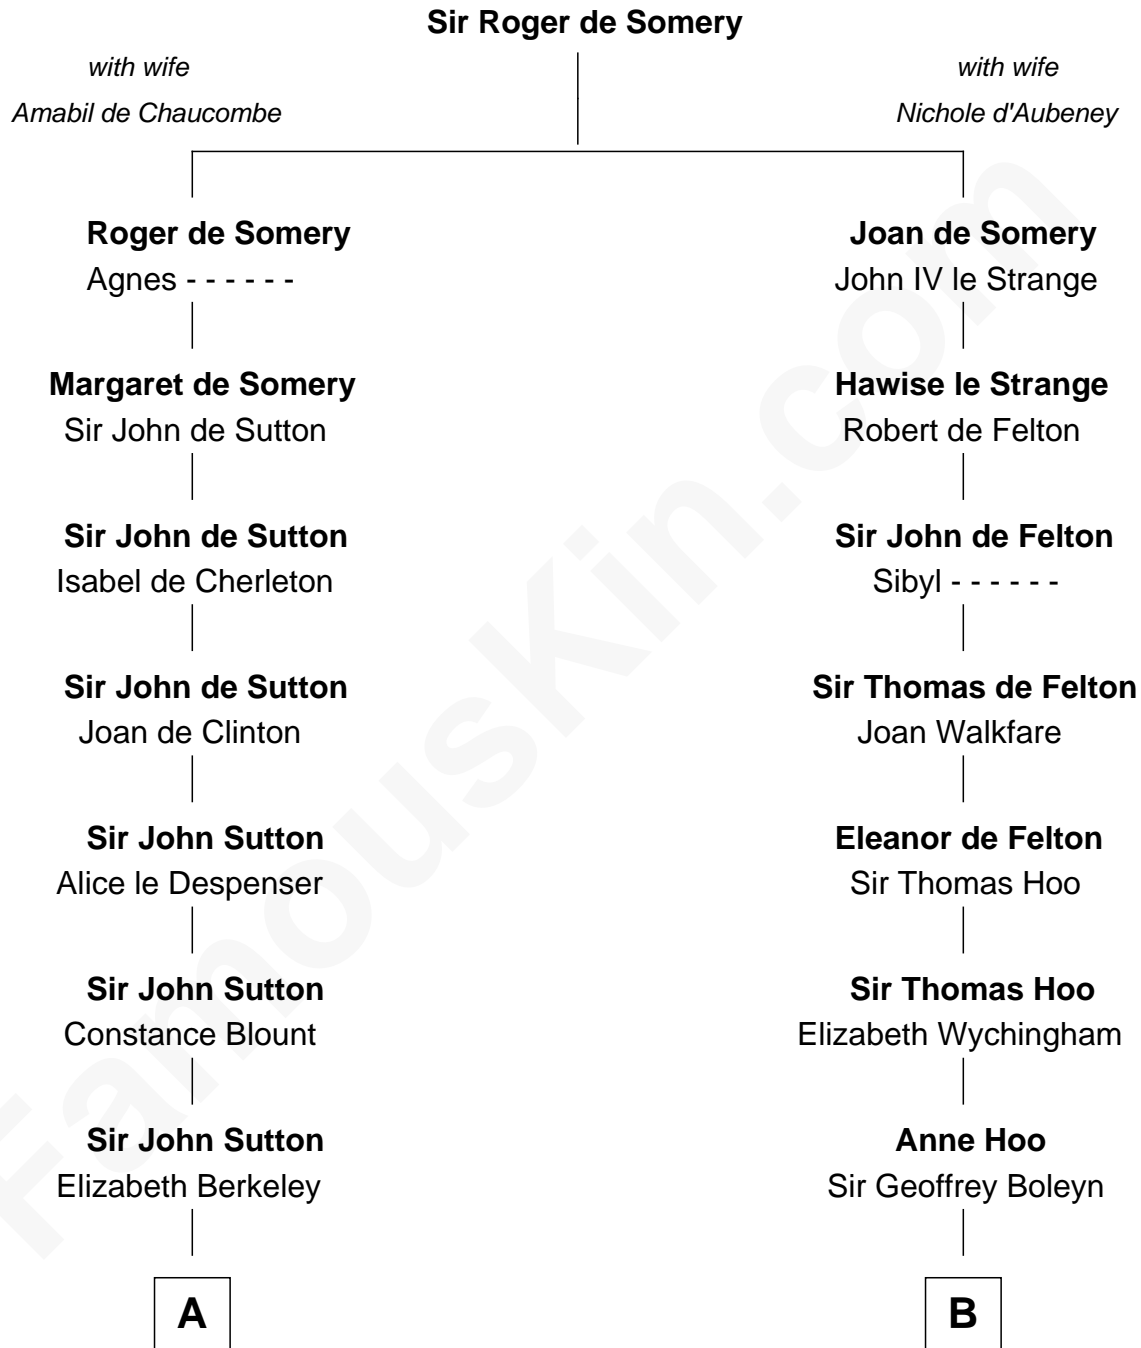

FamousKin.com Relationship Chart of

Dr. H. H. Holmes

Serial Killer aka "Devil in the White City"

9th cousin 12 times removed of

Anne Boleyn

2nd Wife of King Henry VIII

C

—
Sarah Smith
Edward Scribner Mudgett

—
Samuel Mudgett
Mary Morrill

—
Scribner Mudgett
Nancy Prescott

—
Levi Horton Mudgett
Theodate Page Price

—
Dr. H. H. Holmes
Serial Killer Dr. H. H. Holmes

FamousKin.com