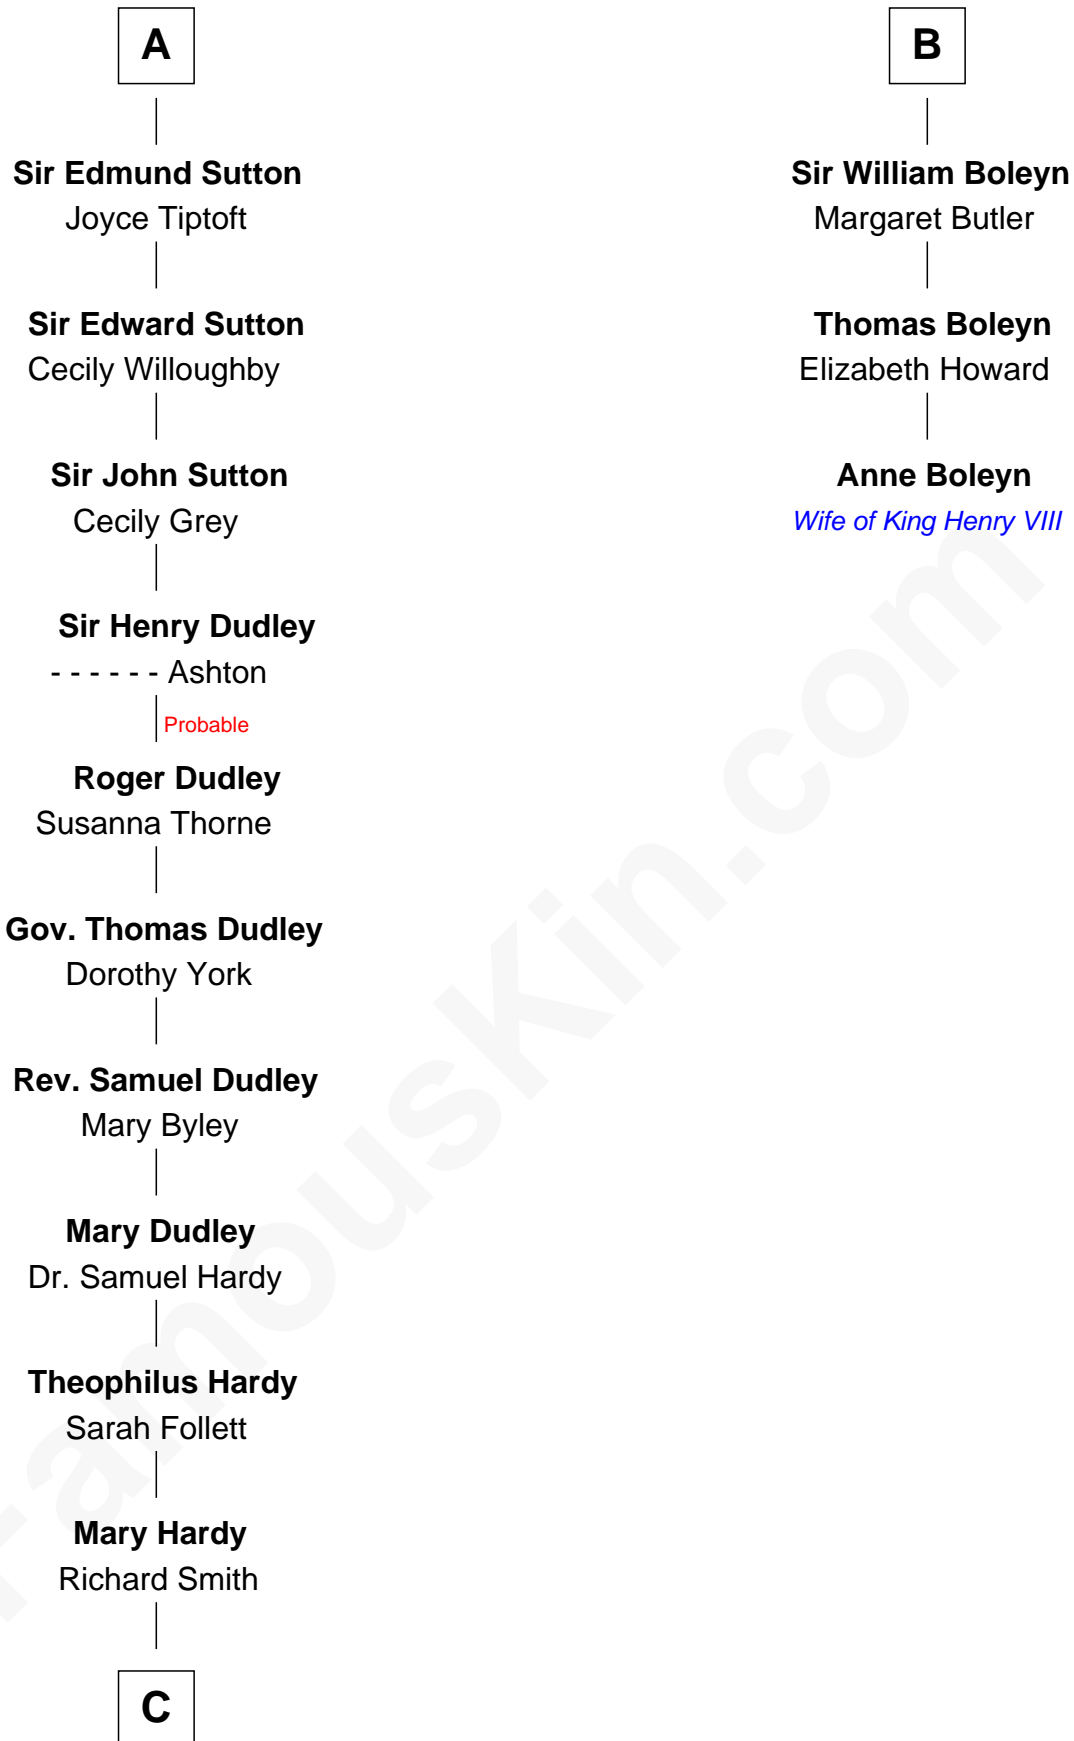

FamousKin.com Relationship Chart of

Dr. H. H. Holmes

Serial Killer aka "Devil in the White City"

9th cousin 12 times removed of

Anne Boleyn

2nd Wife of King Henry VIII

C

—
Sarah Smith
Edward Scribner Mudgett

—
Samuel Mudgett
Mary Morrill

—
Scribner Mudgett
Nancy Prescott

—
Levi Horton Mudgett
Theodate Page Price

—
Dr. H. H. Holmes
Serial Killer Dr. H. H. Holmes

FamousKin.com