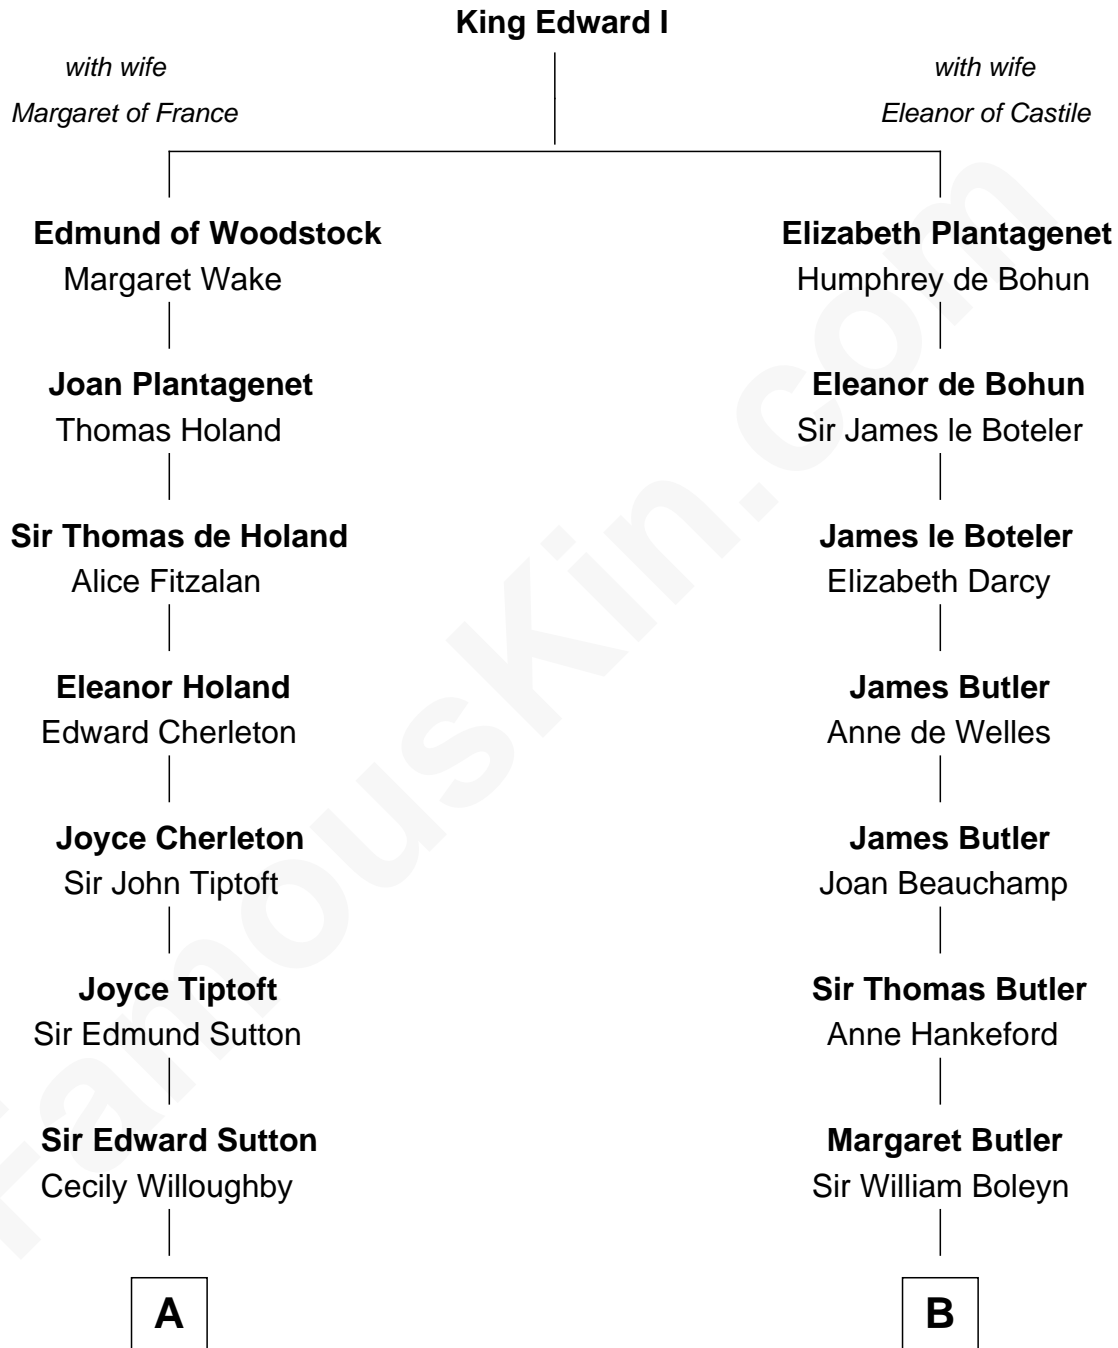

FamousKin.com Relationship Chart of

Dr. H. H. Holmes

Serial Killer aka "Devil in the White City"

8th cousin 11 times removed of

Anne Boleyn

2nd Wife of King Henry VIII

C

—
Scribner Mudgett

Nancy Prescott

—
Levi Horton Mudgett

Theodate Page Price

—
Dr. H. H. Holmes

Serial Killer Dr. H. H. Holmes

FamousKin.com