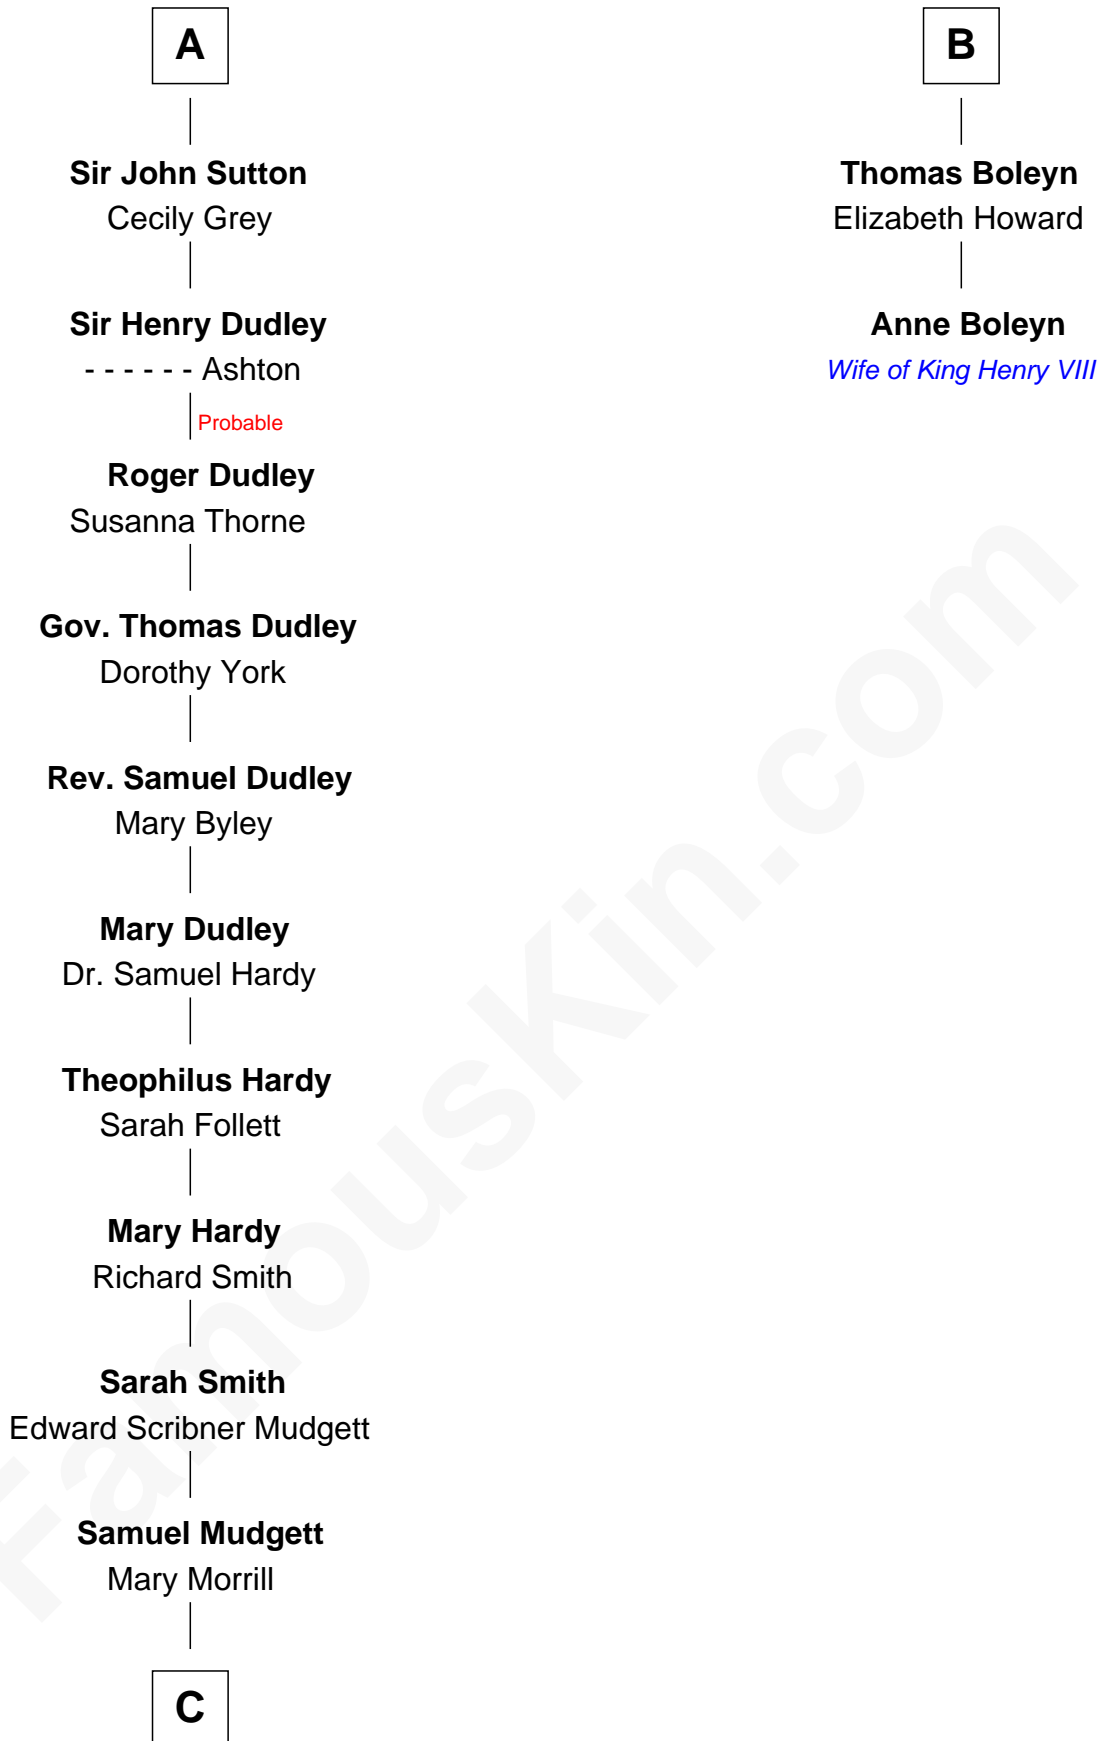

FamousKin.com Relationship Chart of

Dr. H. H. Holmes

Serial Killer aka "Devil in the White City"

8th cousin 11 times removed of

Anne Boleyn

2nd Wife of King Henry VIII

C

—
Scribner Mudgett

Nancy Prescott

—
Levi Horton Mudgett

Theodate Page Price

—
Dr. H. H. Holmes

Serial Killer Dr. H. H. Holmes

FamousKin.com