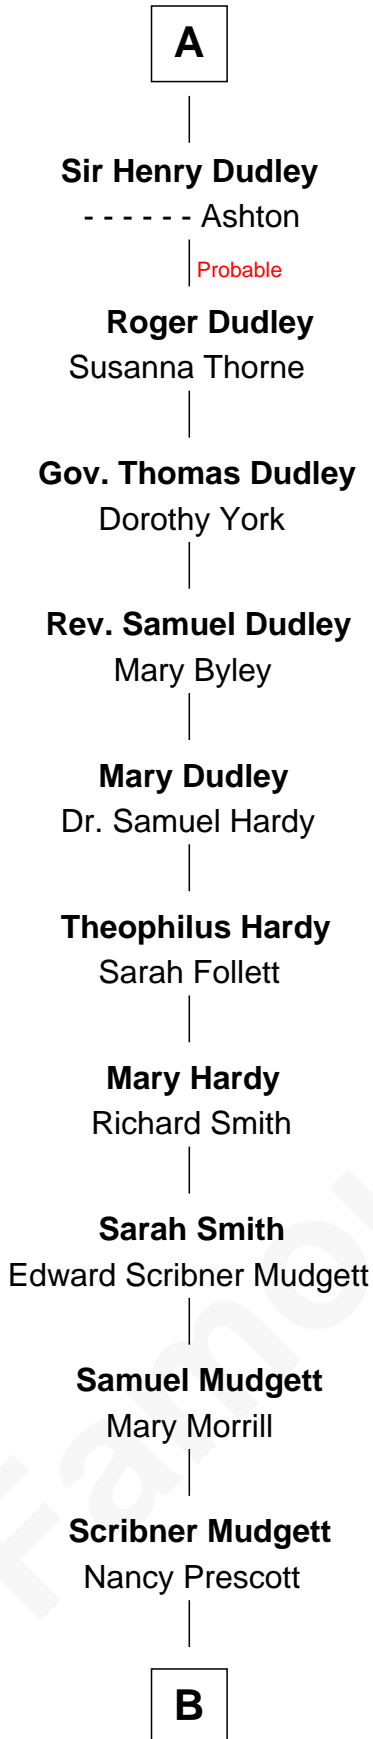

FamousKin.com Relationship Chart of

Dr. H. H. Holmes

Serial Killer aka "Devil in the White City"

6th cousin 12 times removed of

Anne Boleyn

2nd Wife of King Henry VIII

B

—
Levi Horton Mudgett

Theodate Page Price

—
Dr. H. H. Holmes

Serial Killer Dr. H. H. Holmes

FamousKin.com