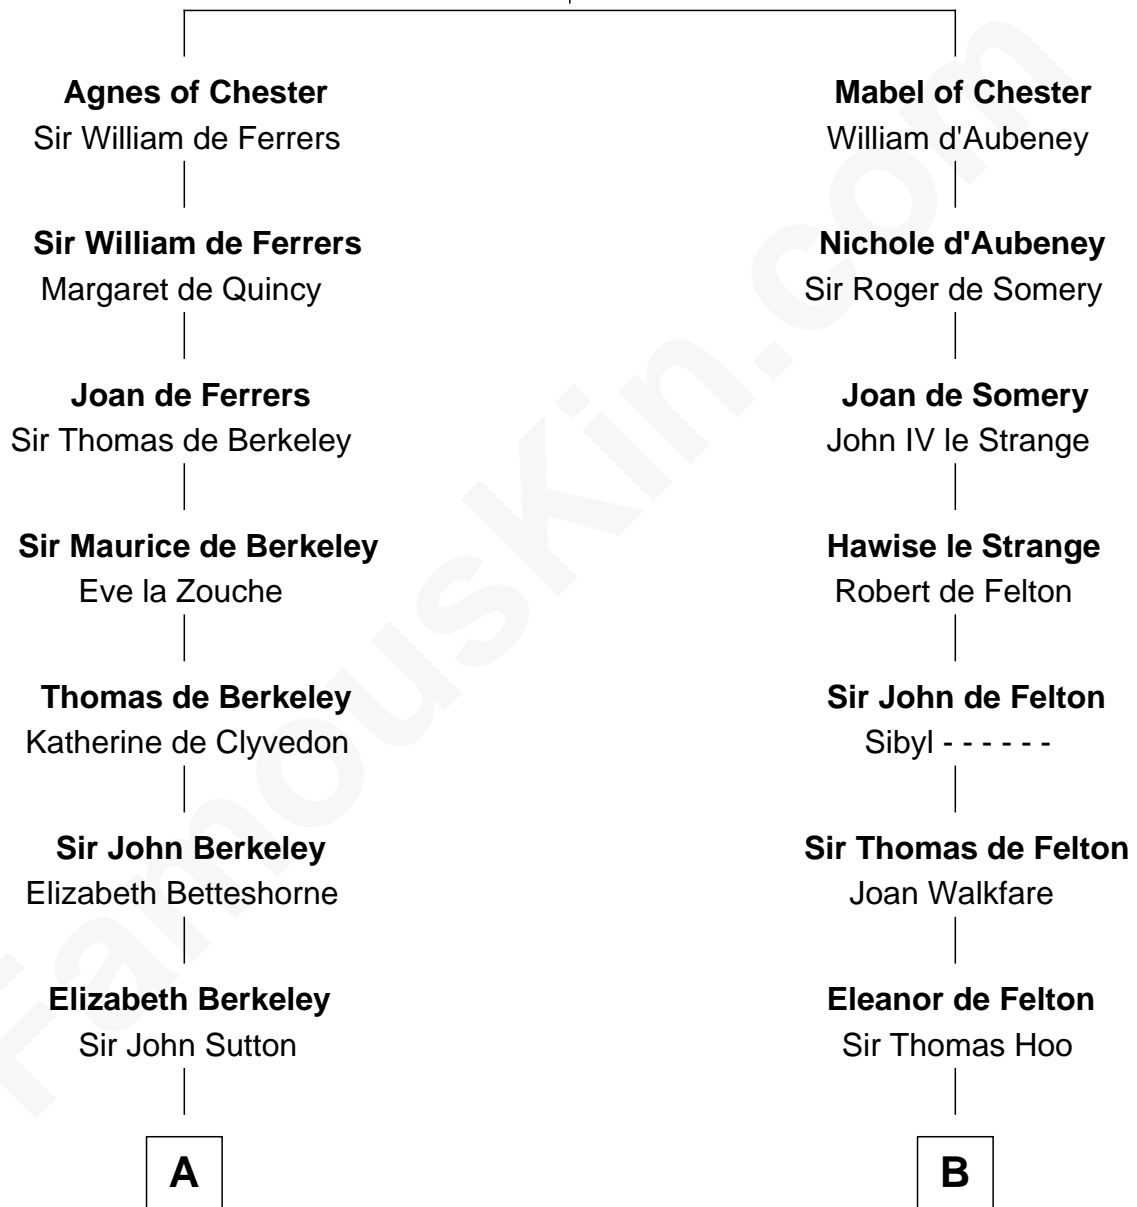

FamousKin.com Relationship Chart of

Dr. H. H. Holmes

Serial Killer aka "Devil in the White City"

11th cousin 10 times removed of

Anne Boleyn

2nd Wife of King Henry VIII

Hugh de Kevelioc
Bertrade de Montfort

C

—
Sarah Smith
Edward Scribner Mudgett

—
Samuel Mudgett
Mary Morrill

—
Scribner Mudgett
Nancy Prescott

—
Levi Horton Mudgett
Theodate Page Price

—
Dr. H. H. Holmes
Serial Killer Dr. H. H. Holmes

FamousKin.com