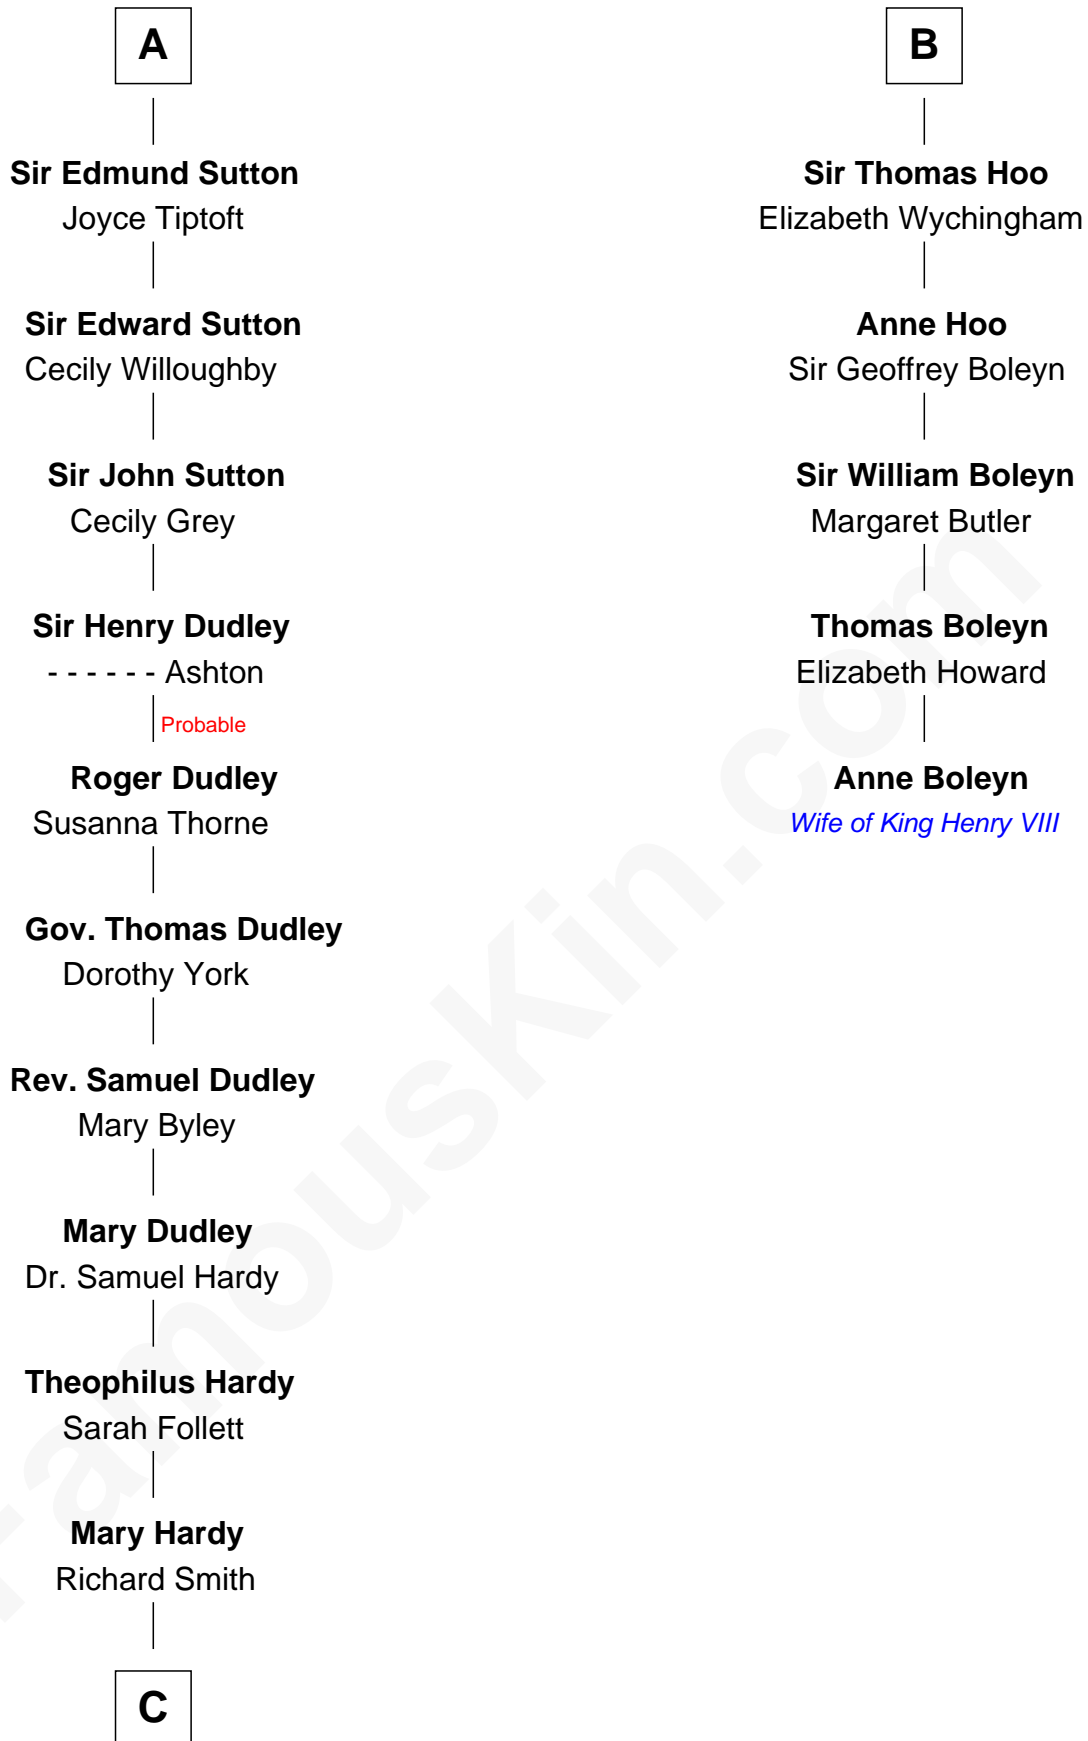

FamousKin.com Relationship Chart of

Dr. H. H. Holmes

Serial Killer aka "Devil in the White City"

11th cousin 10 times removed of

Anne Boleyn

2nd Wife of King Henry VIII

Hugh de Kevelioc
Bertrade de Montfort

C

—
Sarah Smith
Edward Scribner Mudgett

—
Samuel Mudgett
Mary Morrill

—
Scribner Mudgett
Nancy Prescott

—
Levi Horton Mudgett
Theodate Page Price

—
Dr. H. H. Holmes
Serial Killer Dr. H. H. Holmes

FamousKin.com