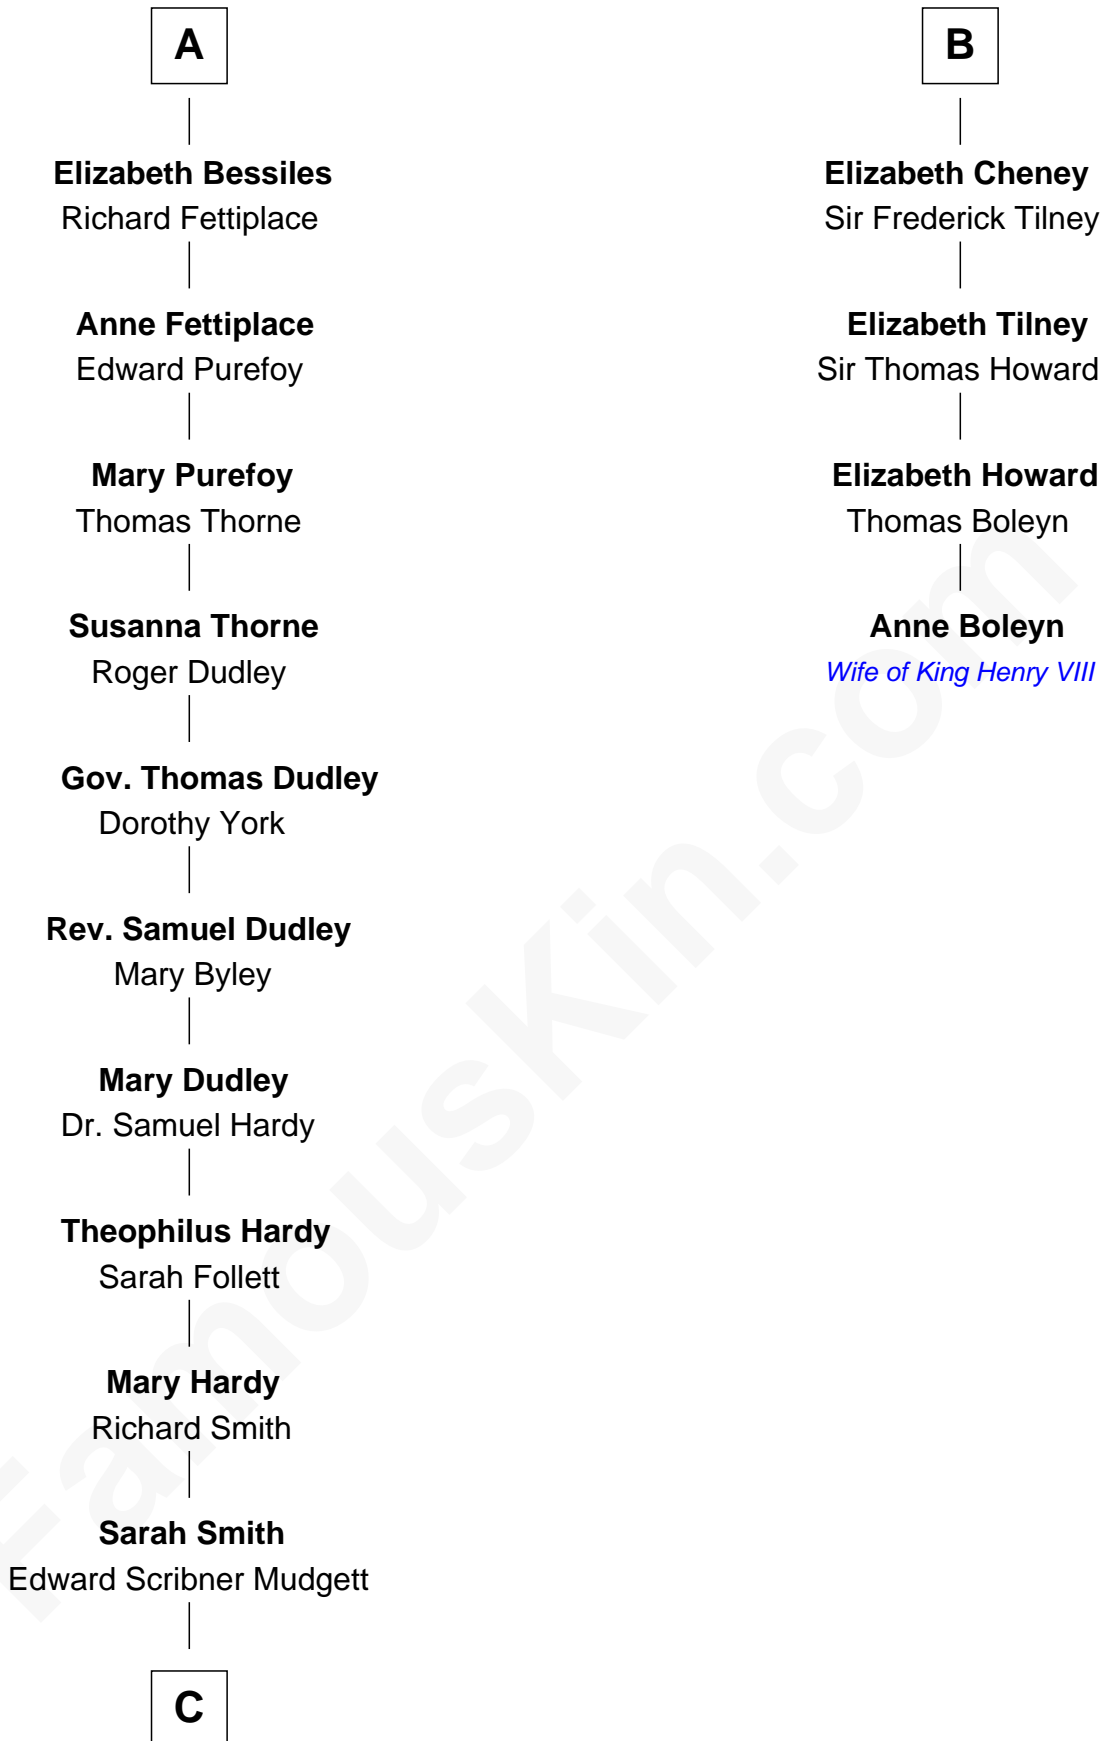

FamousKin.com Relationship Chart of

Dr. H. H. Holmes

Serial Killer aka "Devil in the White City"

10th cousin 10 times removed of

Anne Boleyn

2nd Wife of King Henry VIII

Sir Walter FitzRobert

Ida Longespee

C

—
Samuel Mudgett

Mary Morrill

—
Scribner Mudgett

Nancy Prescott

—
Levi Horton Mudgett

Theodate Page Price

—
Dr. H. H. Holmes

Serial Killer Dr. H. H. Holmes

FamousKin.com