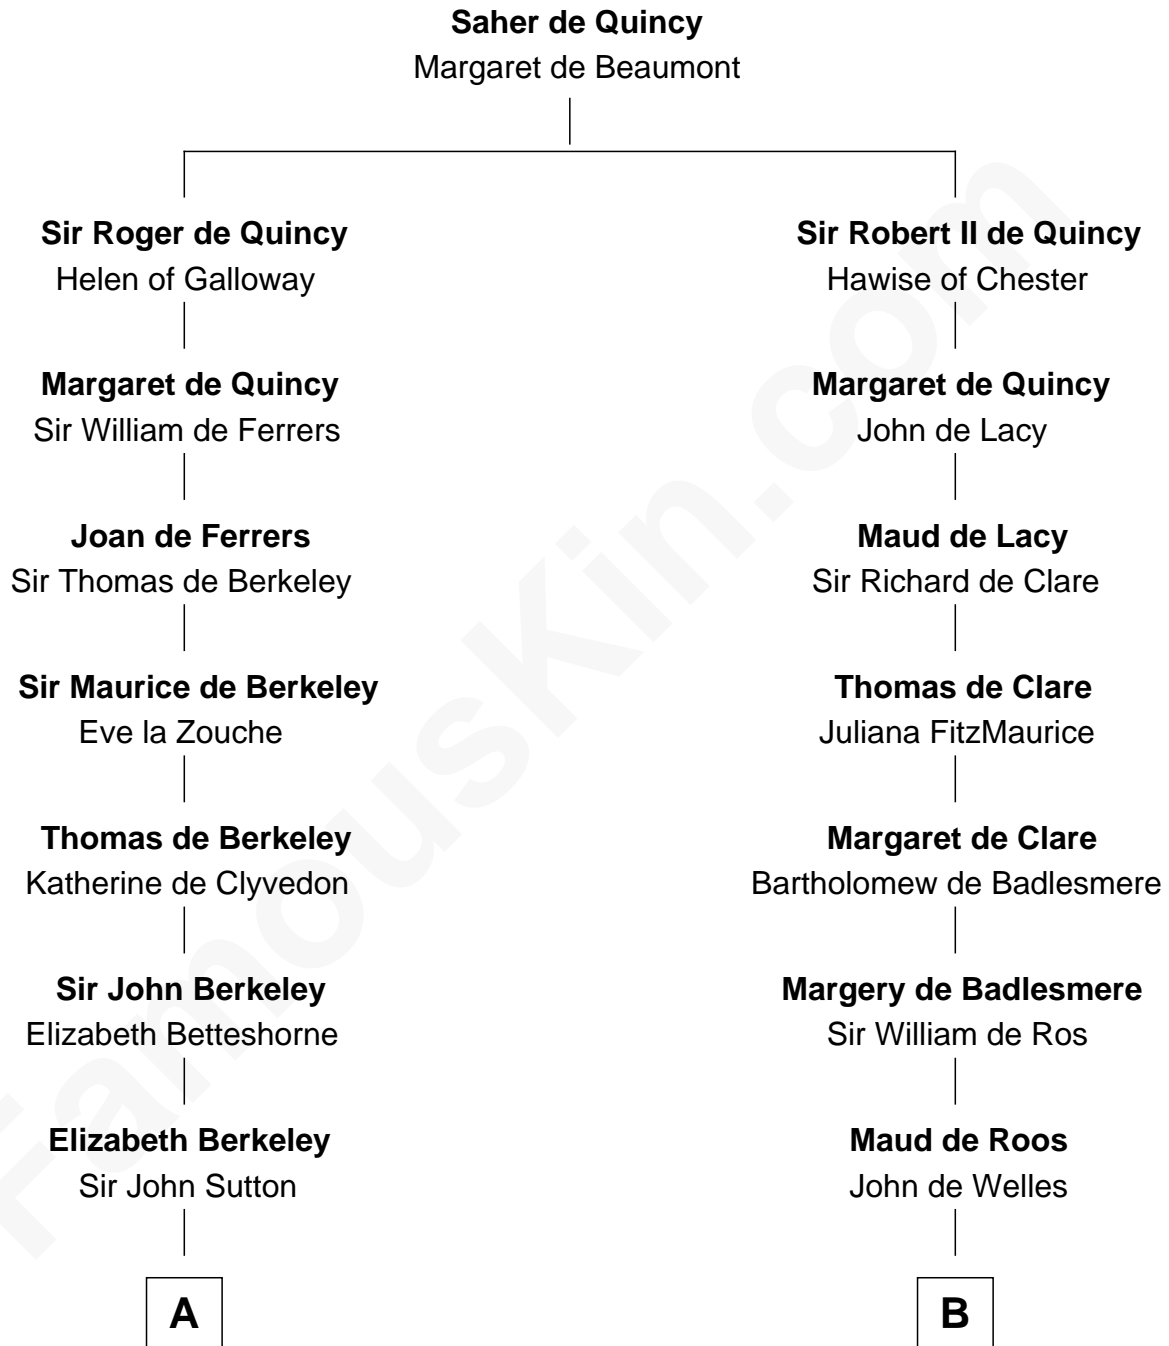

FamousKin.com Relationship Chart of

Dr. H. H. Holmes

Serial Killer aka "Devil in the White City"

12th cousin 9 times removed of

Anne Boleyn

2nd Wife of King Henry VIII

C

—
Sarah Smith
Edward Scribner Mudgett

—
Samuel Mudgett
Mary Morrill

—
Scribner Mudgett
Nancy Prescott

—
Levi Horton Mudgett
Theodate Page Price

—
Dr. H. H. Holmes
Serial Killer Dr. H. H. Holmes

FamousKin.com