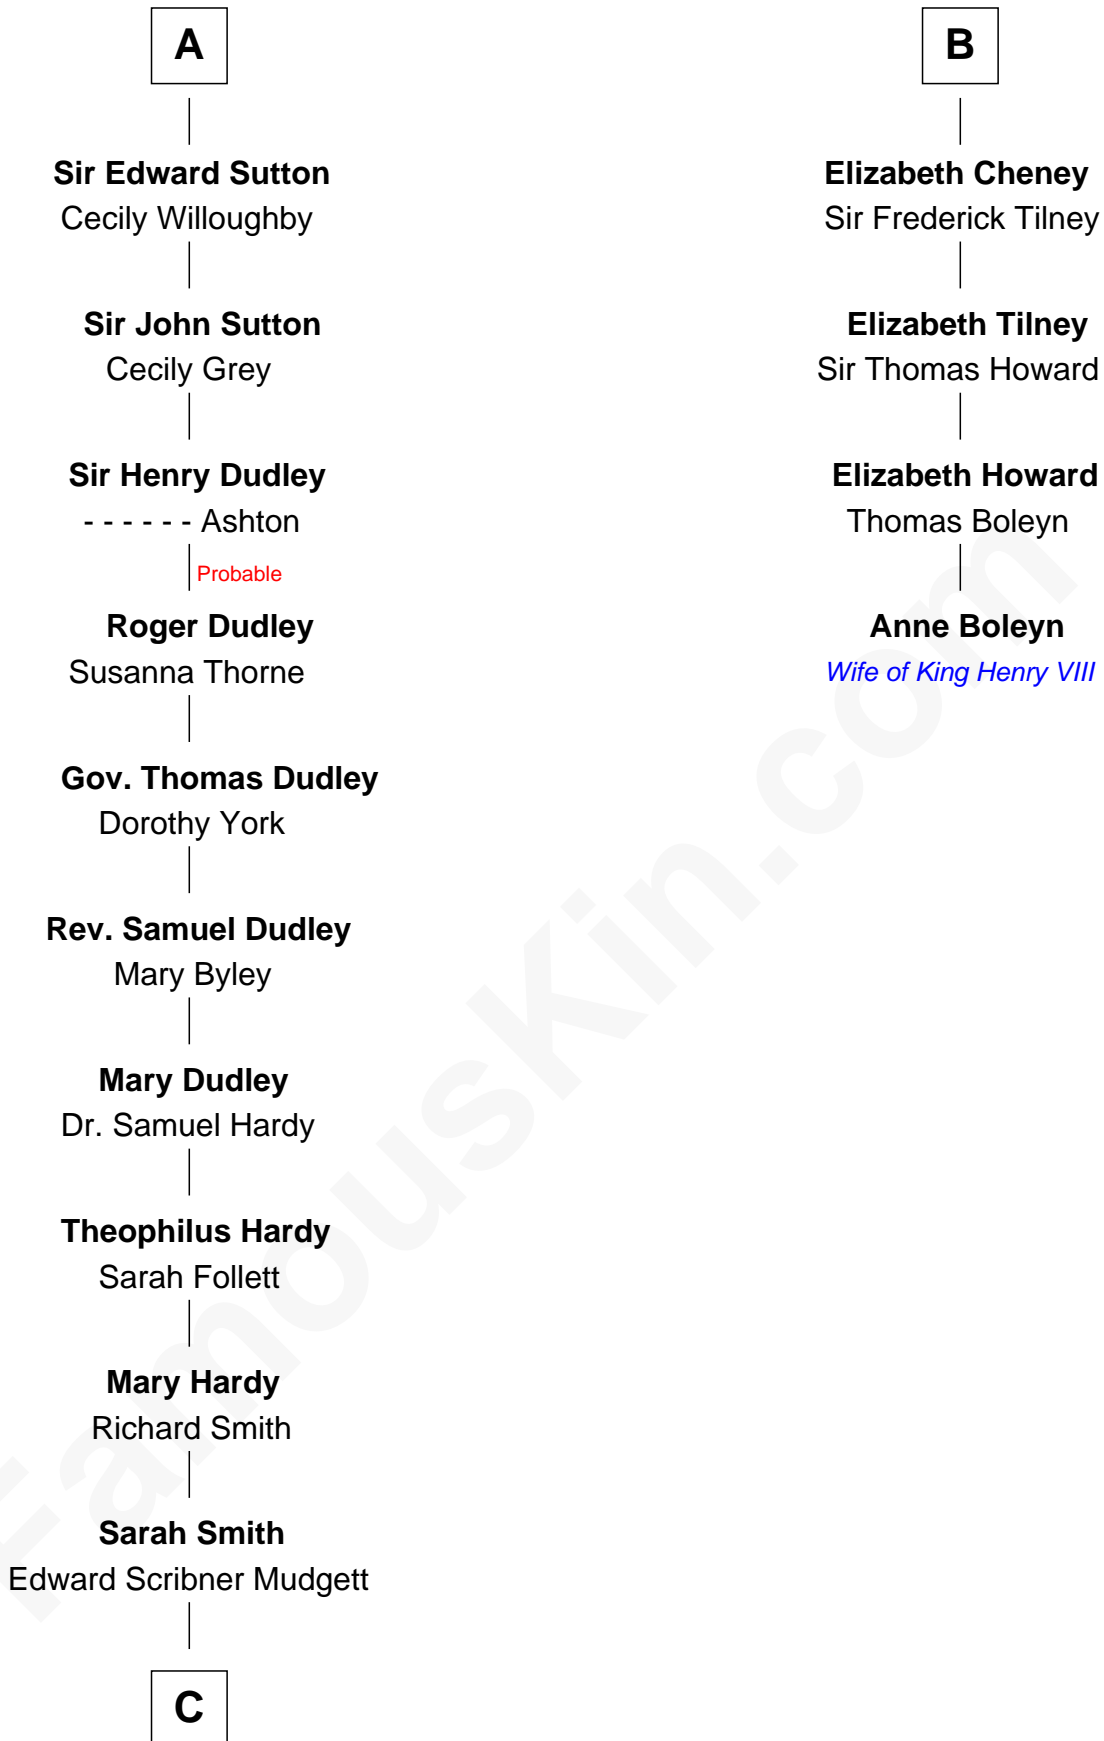

FamousKin.com Relationship Chart of

Dr. H. H. Holmes

Serial Killer aka "Devil in the White City"

10th cousin 10 times removed of

Anne Boleyn

2nd Wife of King Henry VIII

William de Cantilupe

C

—
Samuel Mudgett

Mary Morrill

—
Scribner Mudgett

Nancy Prescott

—
Levi Horton Mudgett

Theodate Page Price

—
Dr. H. H. Holmes

Serial Killer Dr. H. H. Holmes