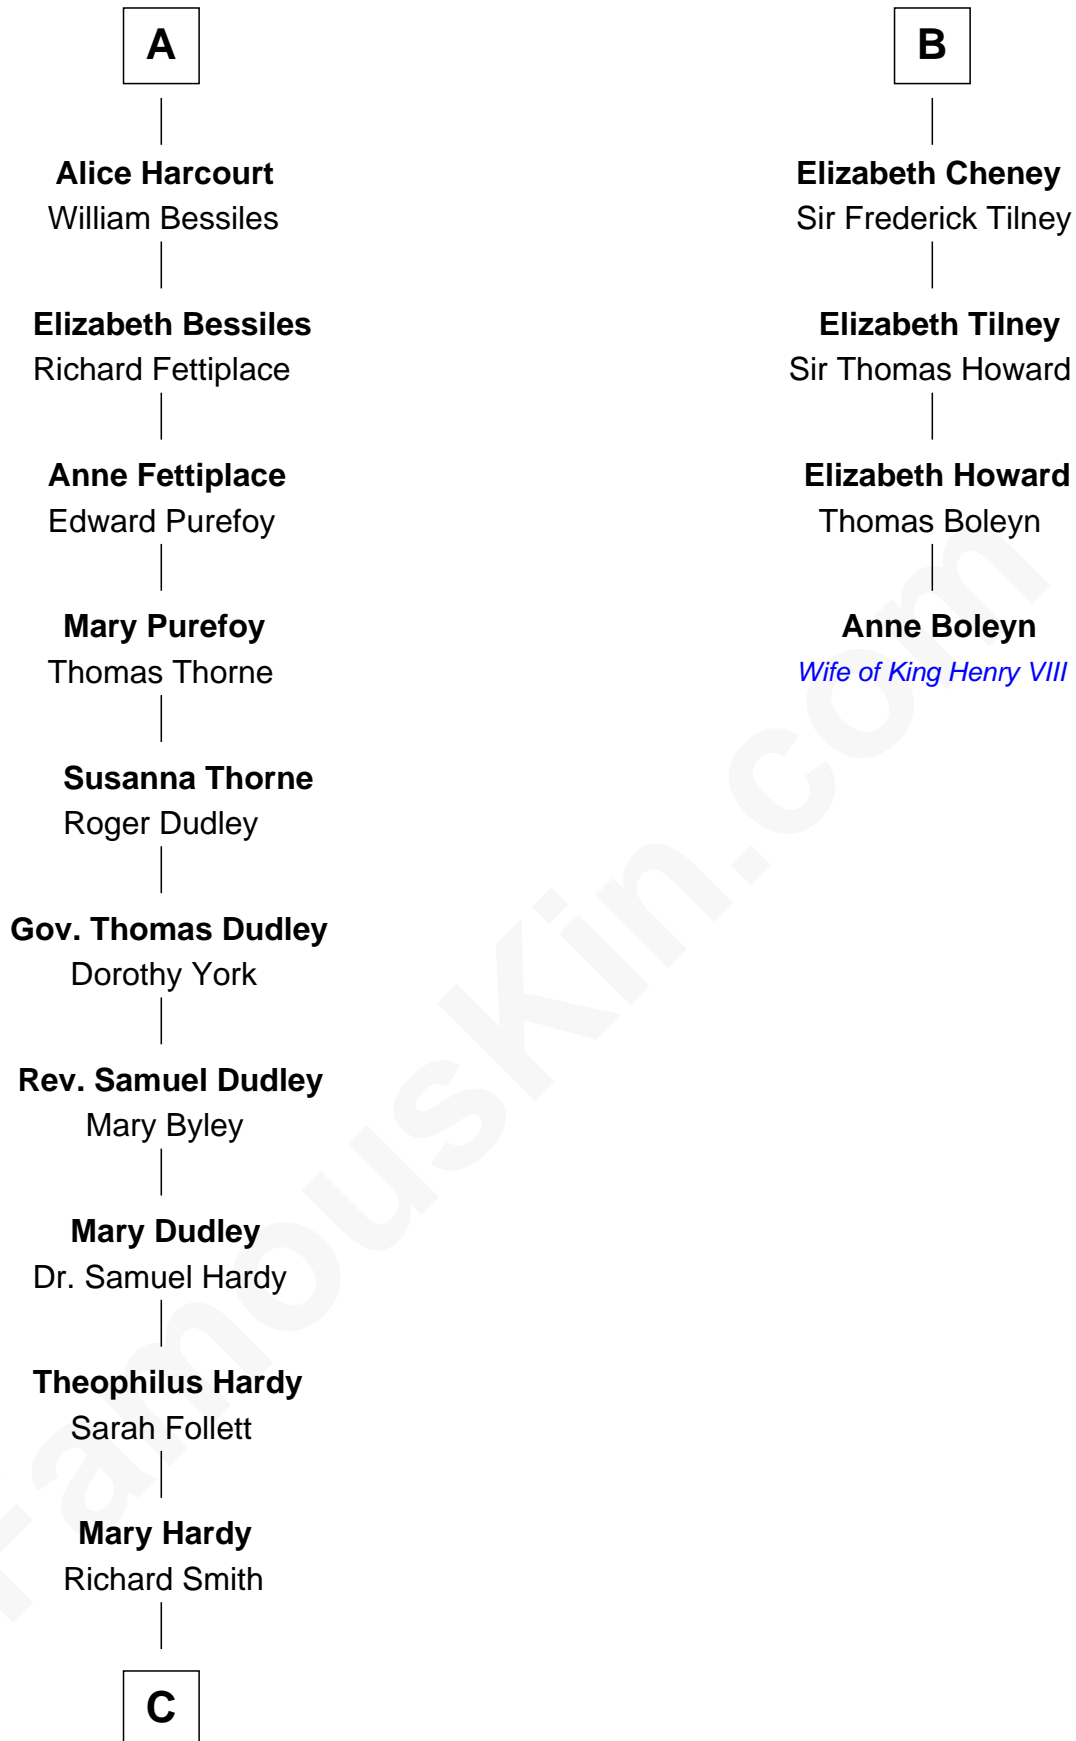

## Relationship Chart of

**Dr. H. H. Holmes**

*Serial Killer aka "Devil in the White City"*

10th cousin 11 times removed of

**Anne Boleyn**

*2nd Wife of King Henry VIII*

**Sir William de Hastings**

Margaret le Bigod

**Hillary de Hastings**

Sir William de Harcourt

**Sir Richard de Harcourt**

Margaret Beke

**Sir John de Harcourt**

Eleanor la Zouche

**Sir William de Harcourt**

Joan de Grey

Eleanor le Strange

**Ida Grey**

John Cokayne

**Elizabeth Cokayne**

Sir Laurence Cheney

**B**

**C**

—  
**Sarah Smith**  
Edward Scribner Mudgett

—  
**Samuel Mudgett**  
Mary Morrill

—  
**Scribner Mudgett**  
Nancy Prescott

—  
**Levi Horton Mudgett**  
Theodate Page Price

—  
**Dr. H. H. Holmes**  
*Serial Killer Dr. H. H. Holmes*

FamousKin.com