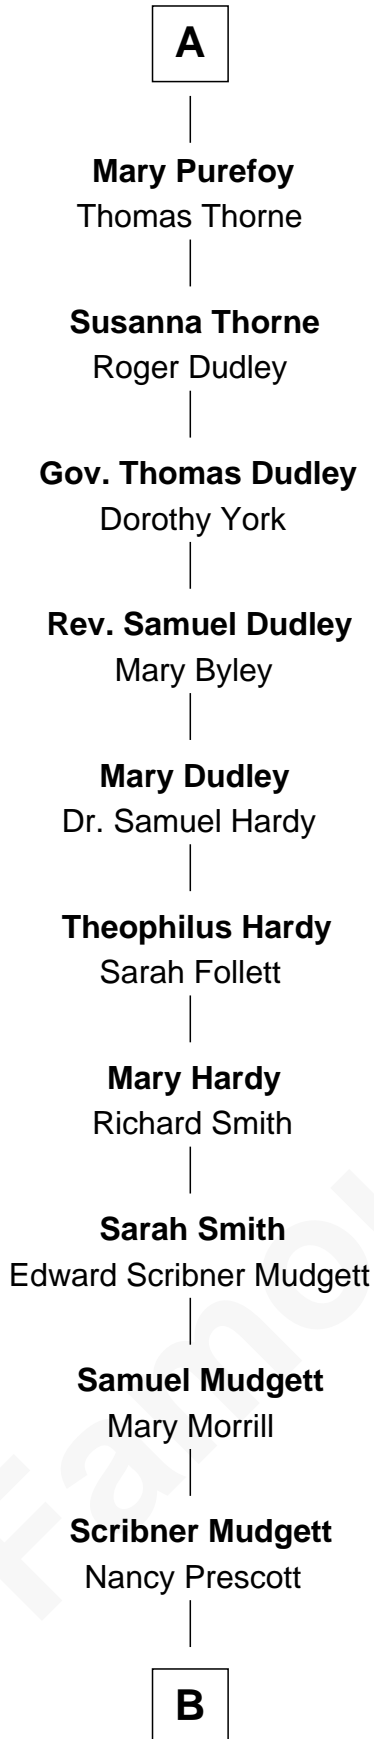

FamousKin.com Relationship Chart of

Dr. H. H. Holmes

Serial Killer aka "Devil in the White City"

6th cousin 12 times removed of

Anne Boleyn

2nd Wife of King Henry VIII

Sir John Howard

Alice de Bois

Joan Howard
Sir Peter de Brewes

Beatrice Brewes
Sir Hugh Shirley

Sir Ralph Shirley
Joan Basset

Beatrice Shirley
John Brome

Isabel Brome
John Denton

Alice Denton
Nicholas Purefoy

Edward Purefoy
Anne Fettiplace

A

Sir Robert Howard
Margaret de Scales

Sir John Howard
Alice Tendring

Sir Robert Howard
Margaret Mowbray

Sir John Howard
Katherine Moleyns

Sir Thomas Howard
Elizabeth Tilney

Elizabeth Howard
Thomas Boleyn

Anne Boleyn
Wife of King Henry VIII

B

—
Levi Horton Mudgett

Theodate Page Price

—
Dr. H. H. Holmes

Serial Killer Dr. H. H. Holmes

FamousKin.com