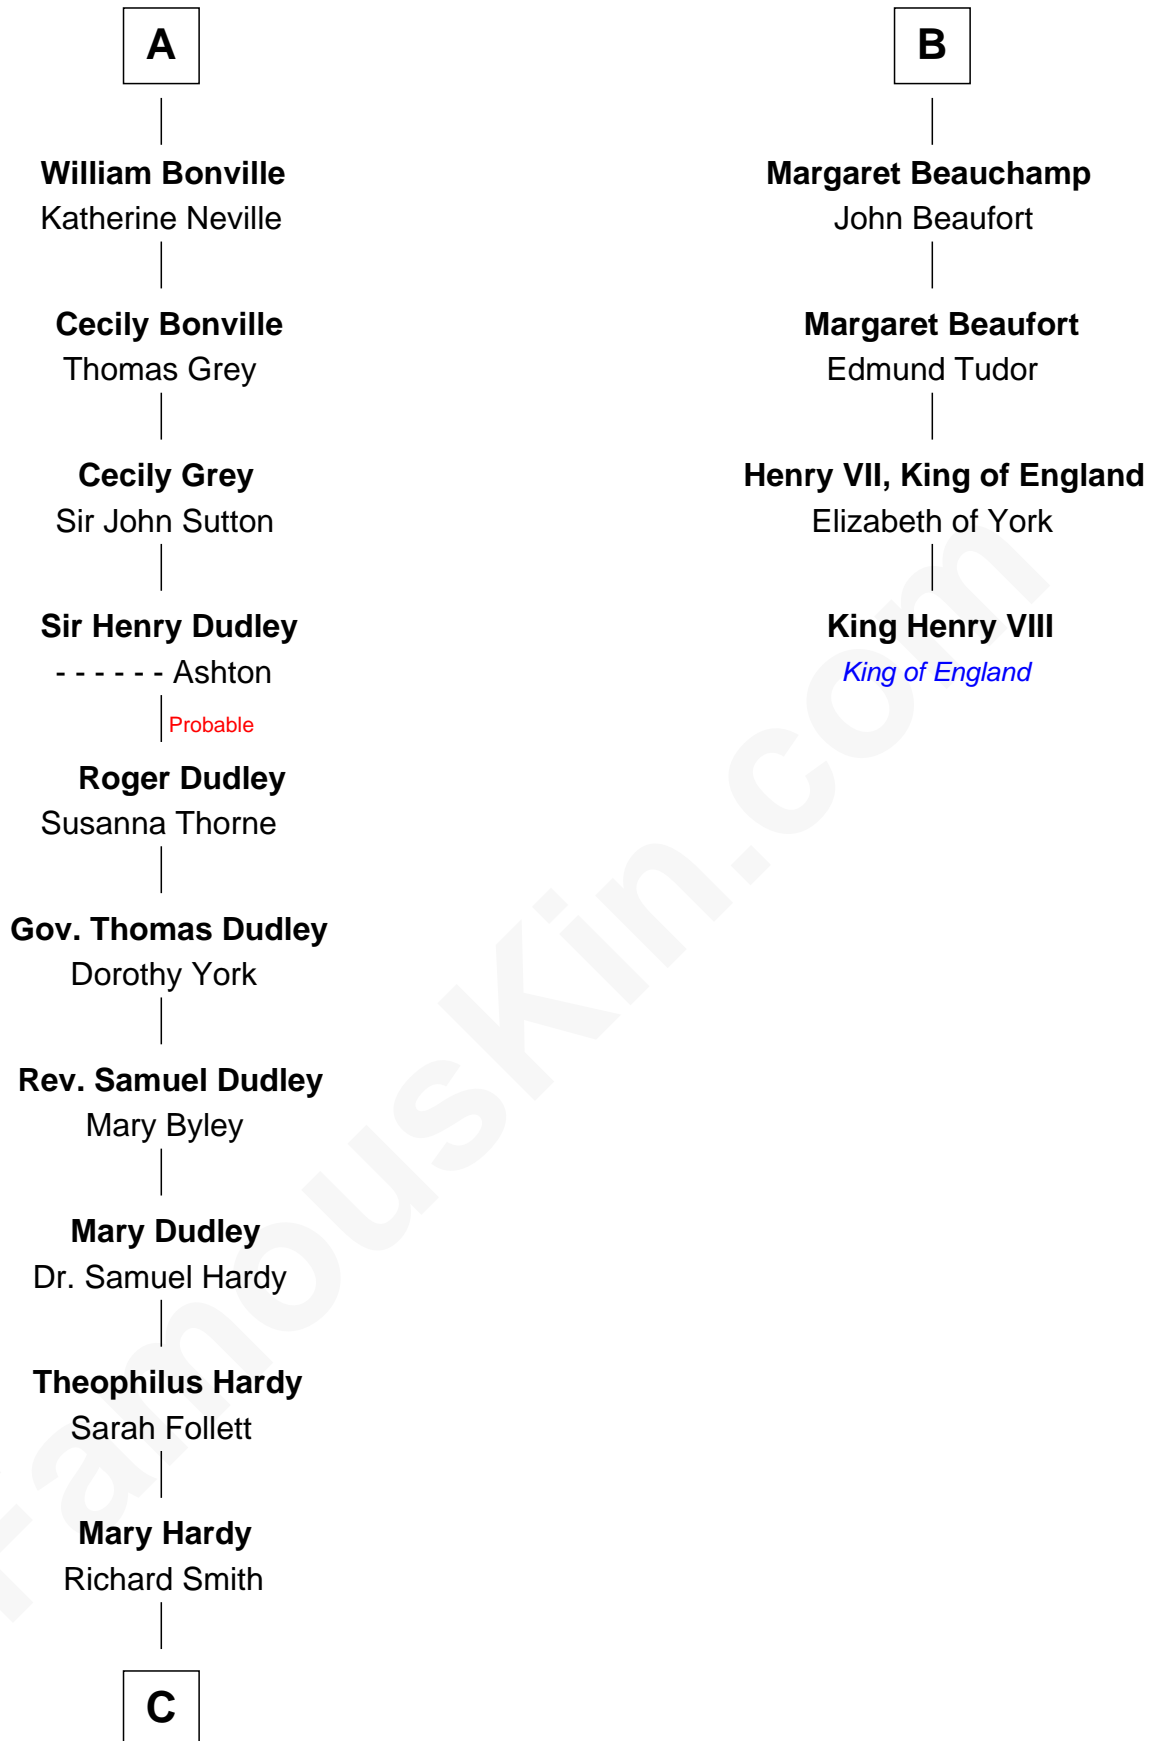

FamousKin.com Relationship Chart of

Dr. H. H. Holmes

Serial Killer aka "Devil in the White City"

10th cousin 11 times removed of

King Henry VIII

King of England

Sir Humphrey de Bohun

Maud of Eu

C

—
Sarah Smith
Edward Scribner Mudgett

—
Samuel Mudgett
Mary Morrill

—
Scribner Mudgett
Nancy Prescott

—
Levi Horton Mudgett
Theodate Page Price

—
Dr. H. H. Holmes
Serial Killer Dr. H. H. Holmes

FamousKin.com