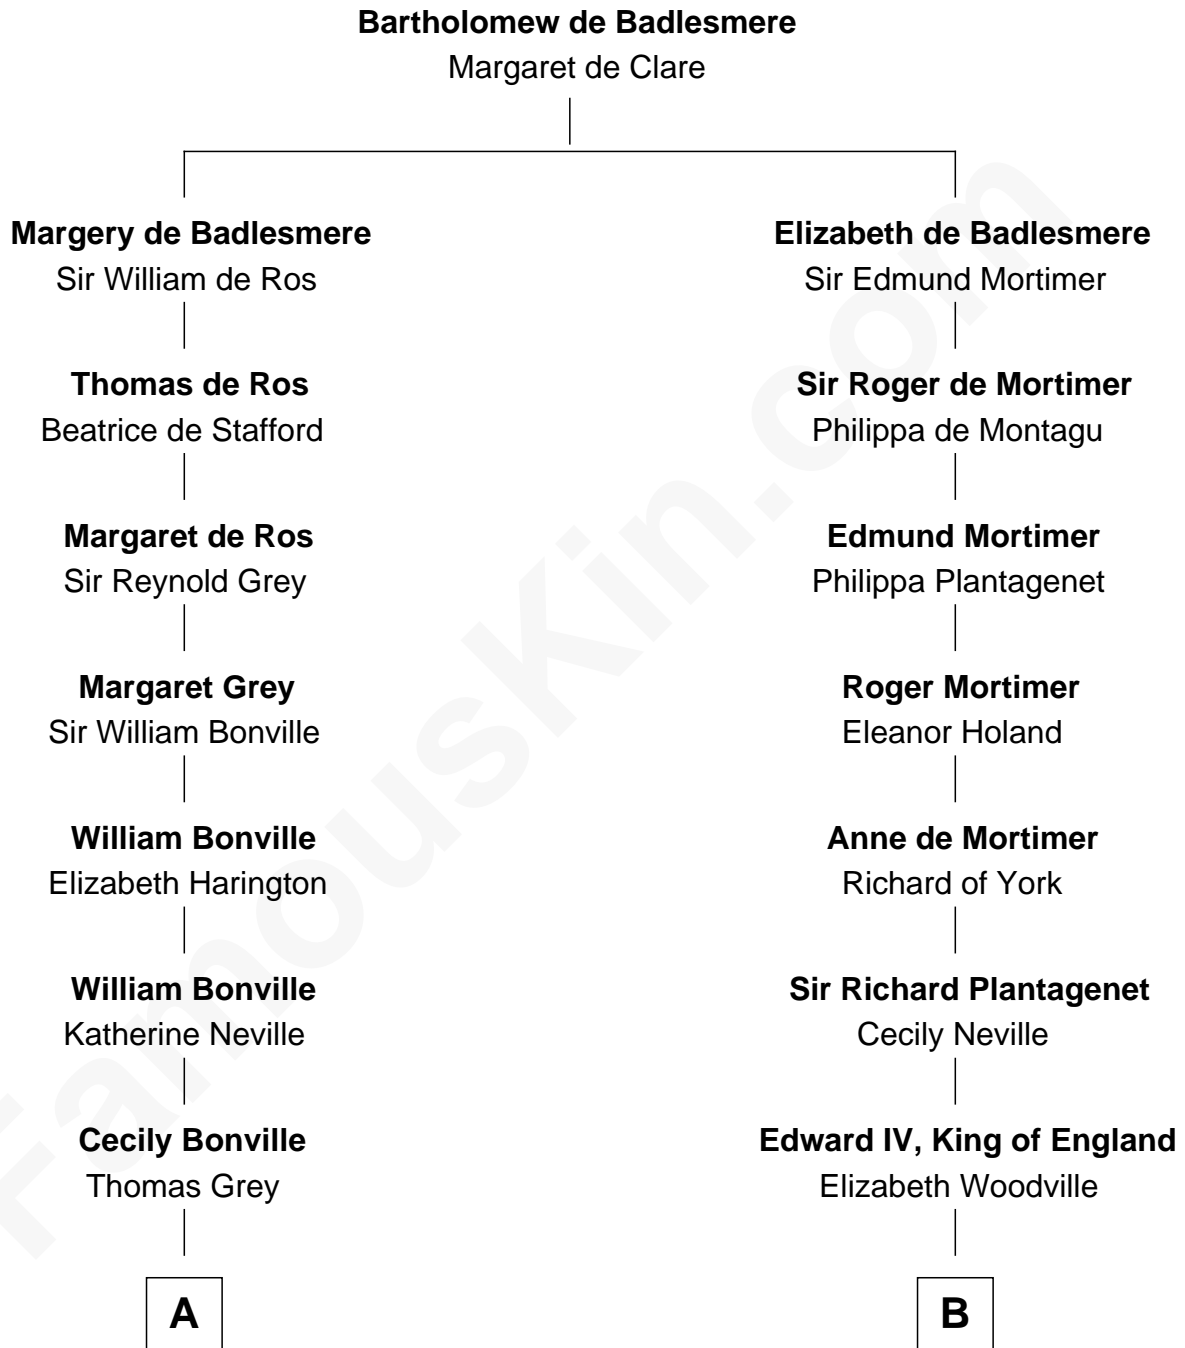

## Relationship Chart of

**Dr. H. H. Holmes**

*Serial Killer aka "Devil in the White City"*

8th cousin 11 times removed of

**King Henry VIII**

*King of England*

**C**

—  
**Scribner Mudgett**

Nancy Prescott

—  
**Levi Horton Mudgett**

Theodate Page Price

—  
**Dr. H. H. Holmes**

*Serial Killer Dr. H. H. Holmes*

FamousKin.com