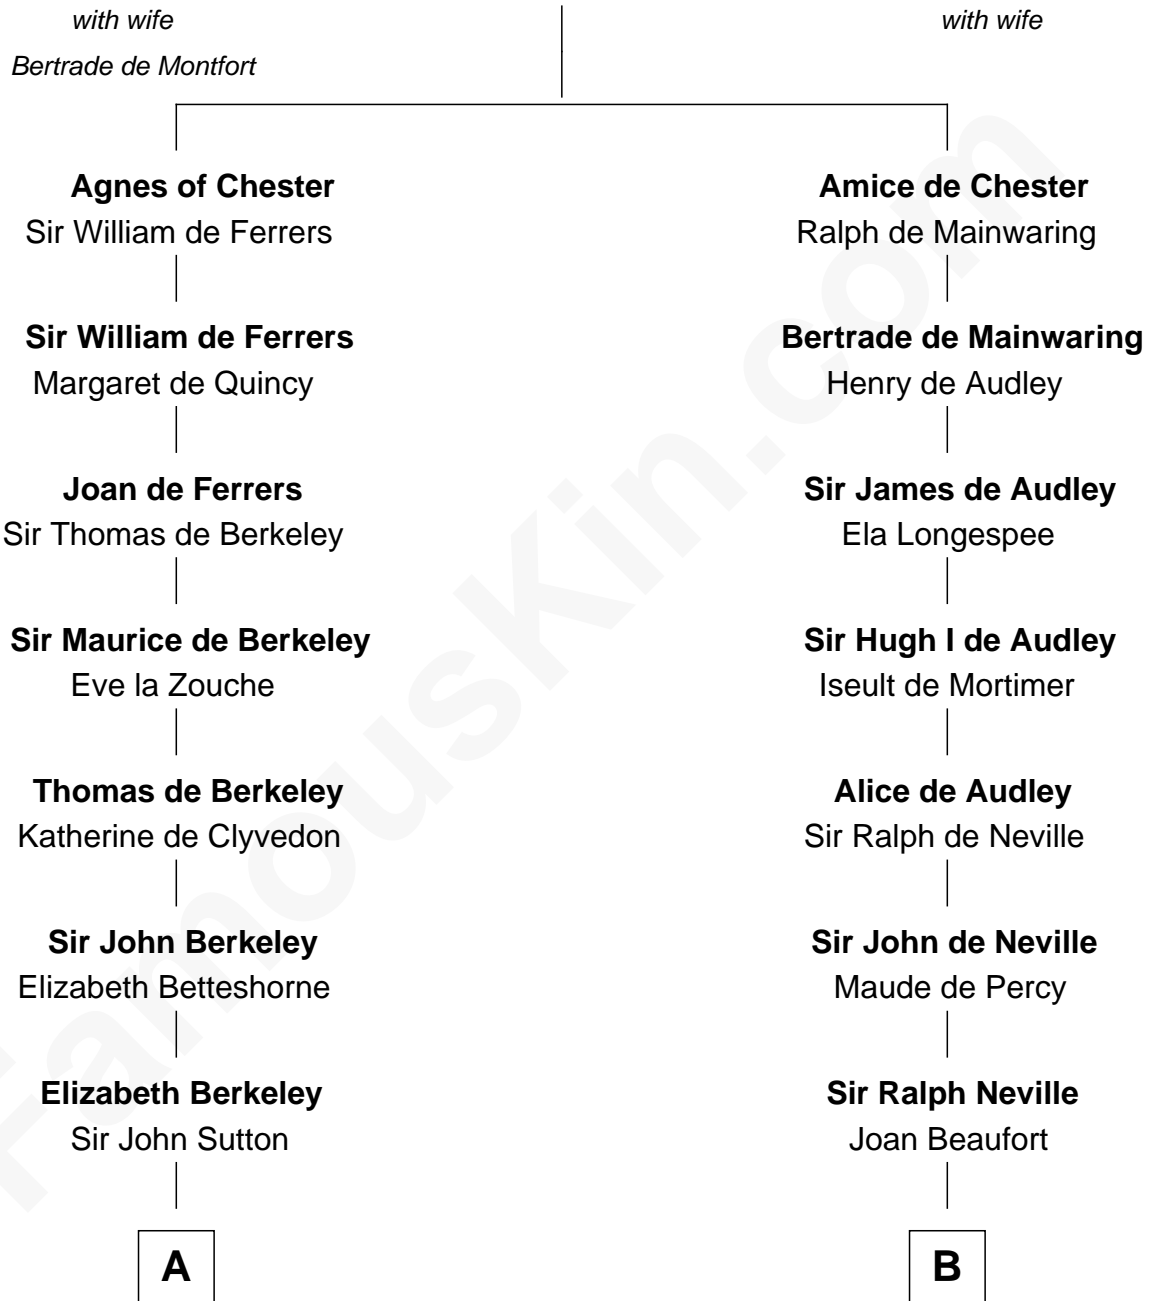

# FamousKin.com Relationship Chart of

**Dr. H. H. Holmes**

*Serial Killer aka "Devil in the White City"*

10th cousin 11 times removed of

**King Henry VIII**

*King of England*

**Hugh de Kevelioc**

**C**

—  
**Sarah Smith**  
Edward Scribner Mudgett

—  
**Samuel Mudgett**  
Mary Morrill

—  
**Scribner Mudgett**  
Nancy Prescott

—  
**Levi Horton Mudgett**  
Theodate Page Price

—  
**Dr. H. H. Holmes**  
*Serial Killer Dr. H. H. Holmes*