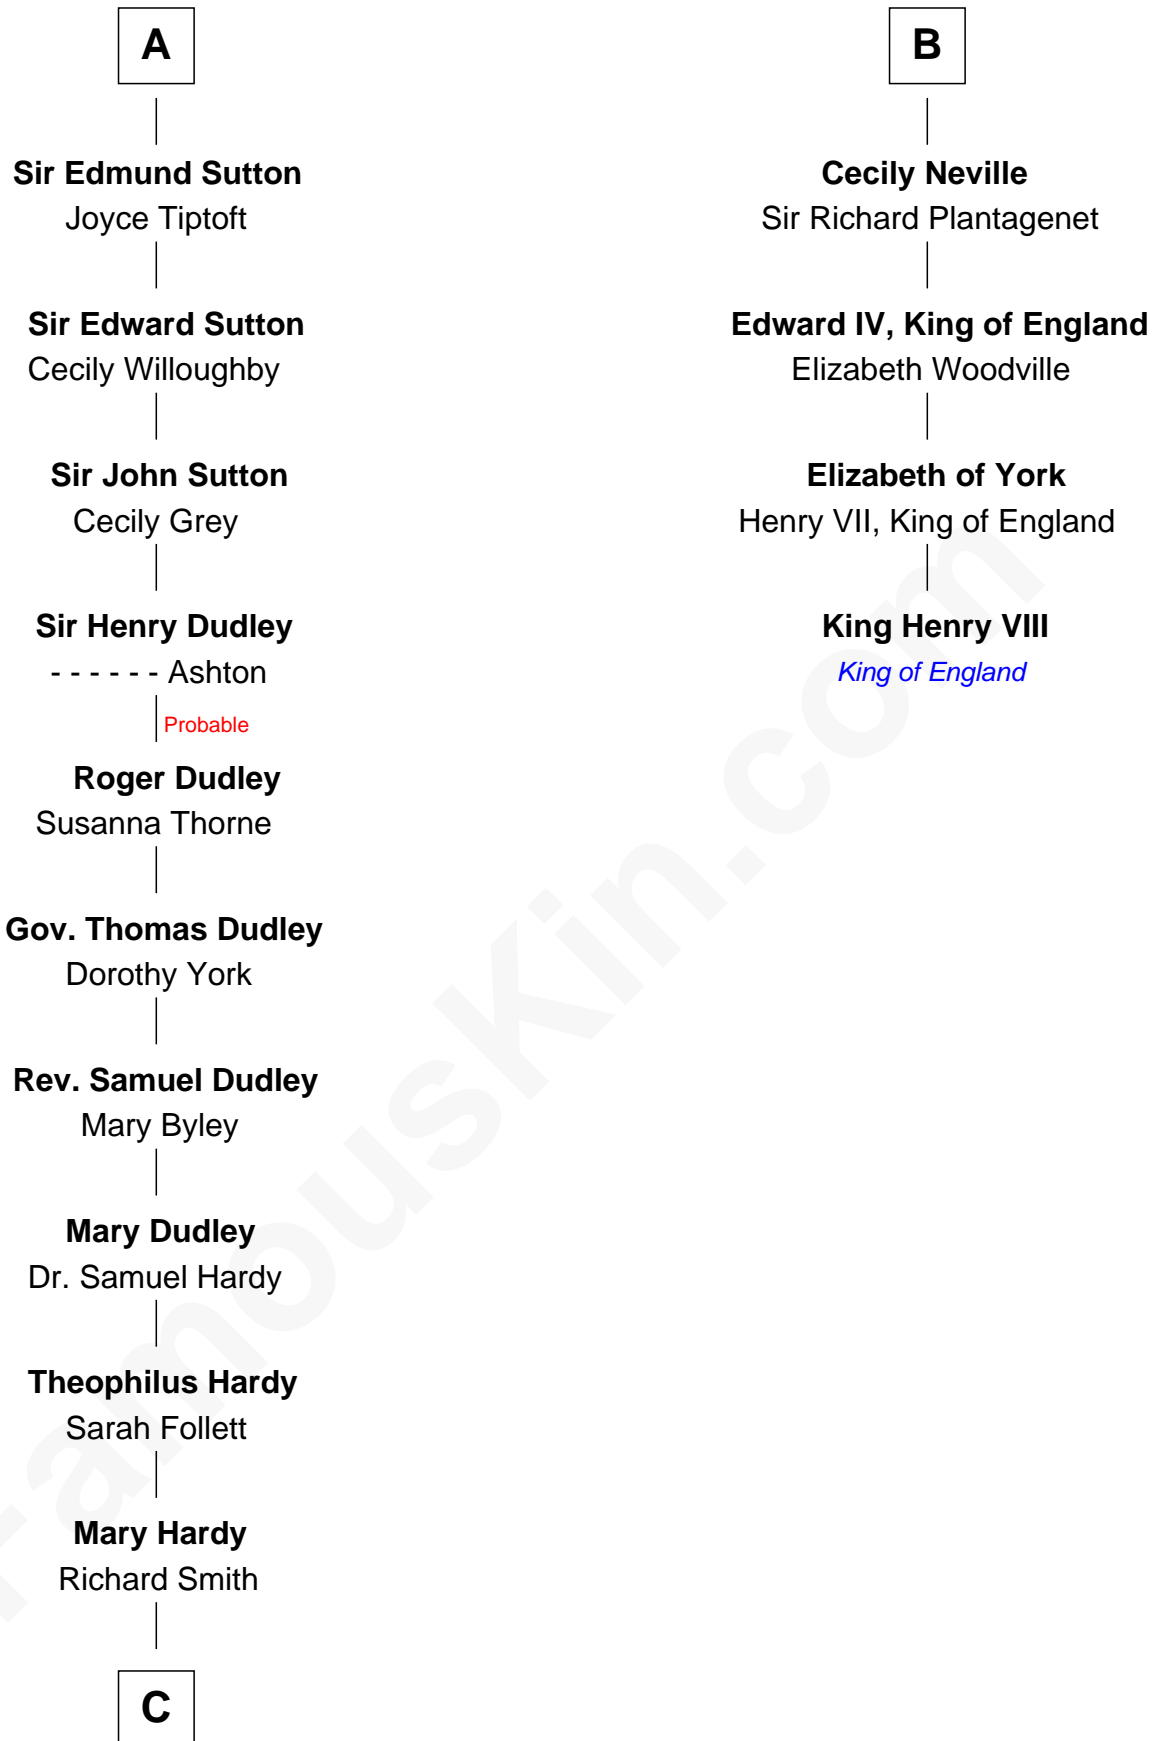

# FamousKin.com Relationship Chart of

**Dr. H. H. Holmes**

*Serial Killer aka "Devil in the White City"*

10th cousin 11 times removed of

**King Henry VIII**

*King of England*

**Hugh de Kevelioc**

**C**

—  
**Sarah Smith**  
Edward Scribner Mudgett

—  
**Samuel Mudgett**  
Mary Morrill

—  
**Scribner Mudgett**  
Nancy Prescott

—  
**Levi Horton Mudgett**  
Theodate Page Price

—  
**Dr. H. H. Holmes**  
*Serial Killer Dr. H. H. Holmes*