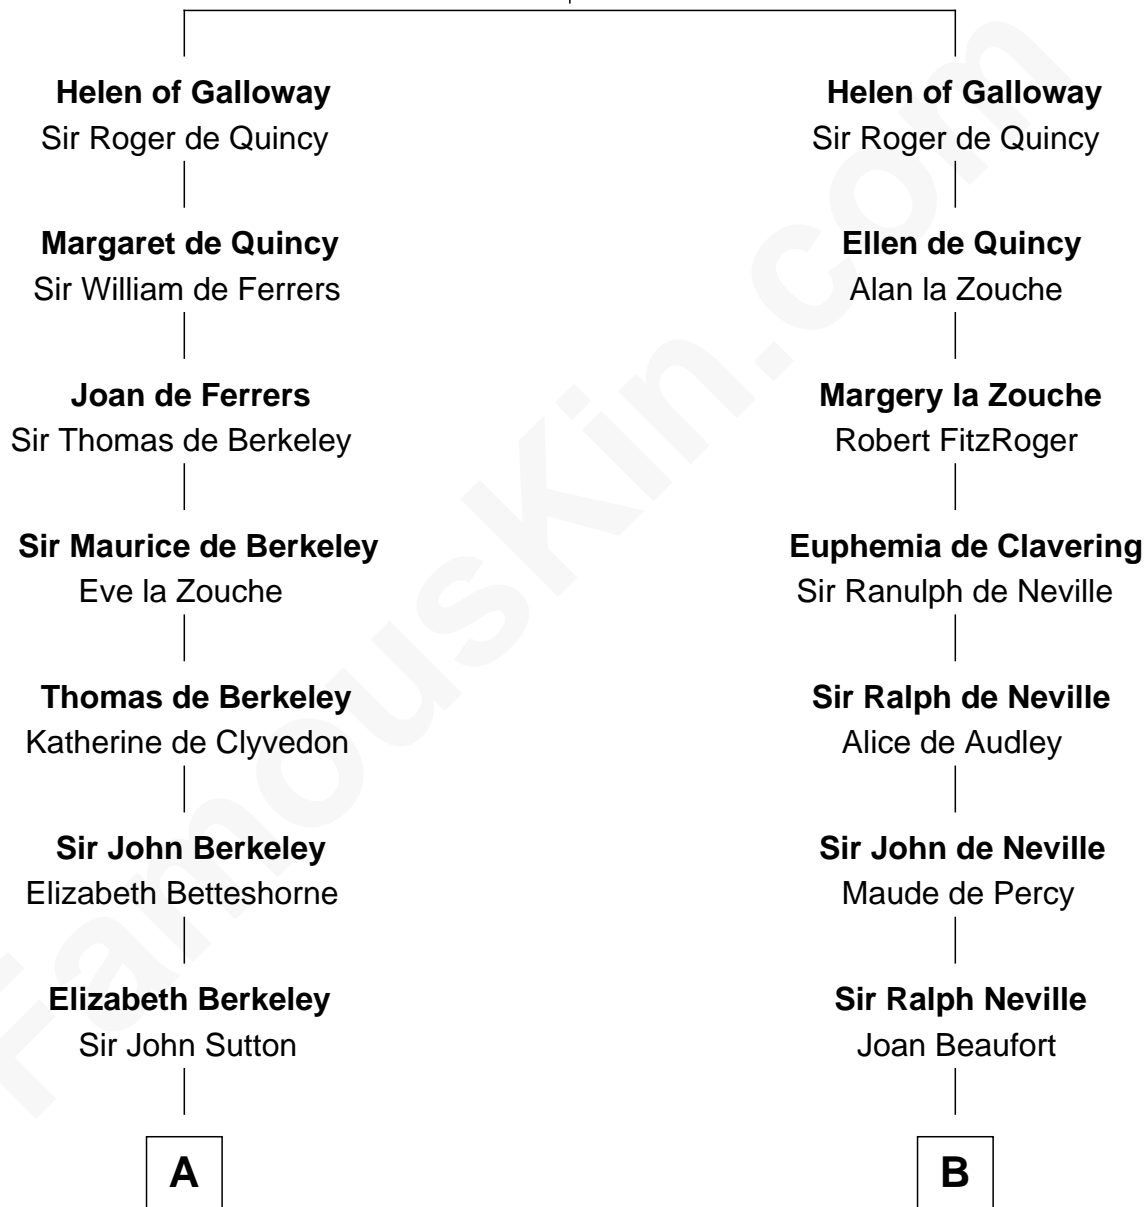

# FamousKin.com Relationship Chart of

**Dr. H. H. Holmes**

*Serial Killer aka "Devil in the White City"*

10th cousin 11 times removed of

**King Henry VIII**

*King of England*

**Alan of Galloway**

Helen de l'Isle

**C**

—  
**Sarah Smith**  
Edward Scribner Mudgett

—  
**Samuel Mudgett**  
Mary Morrill

—  
**Scribner Mudgett**  
Nancy Prescott

—  
**Levi Horton Mudgett**  
Theodate Page Price

—  
**Dr. H. H. Holmes**  
*Serial Killer Dr. H. H. Holmes*