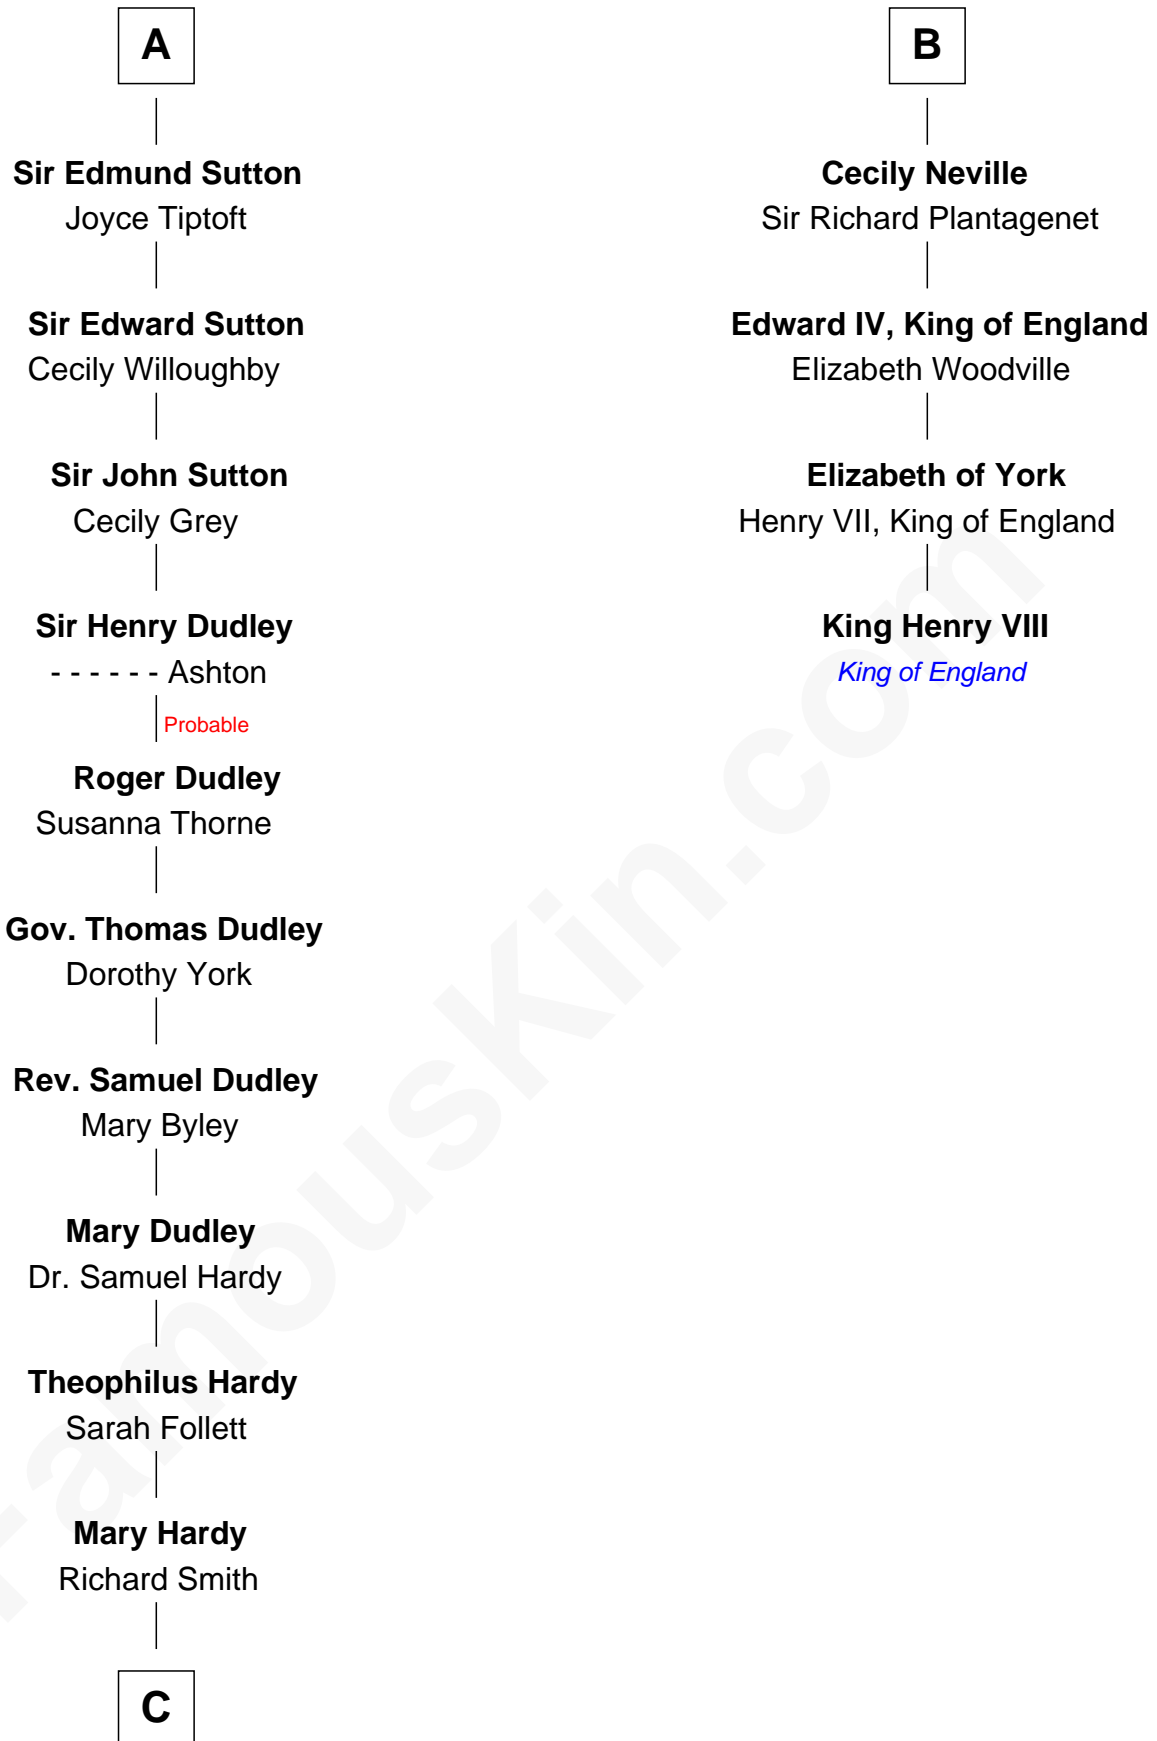

# FamousKin.com Relationship Chart of

**Dr. H. H. Holmes**

*Serial Killer aka "Devil in the White City"*

10th cousin 11 times removed of

**King Henry VIII**

*King of England*

**Alan of Galloway**

Helen de l'Isle

**C**

—  
**Sarah Smith**  
Edward Scribner Mudgett

—  
**Samuel Mudgett**  
Mary Morrill

—  
**Scribner Mudgett**  
Nancy Prescott

—  
**Levi Horton Mudgett**  
Theodate Page Price

—  
**Dr. H. H. Holmes**  
*Serial Killer Dr. H. H. Holmes*