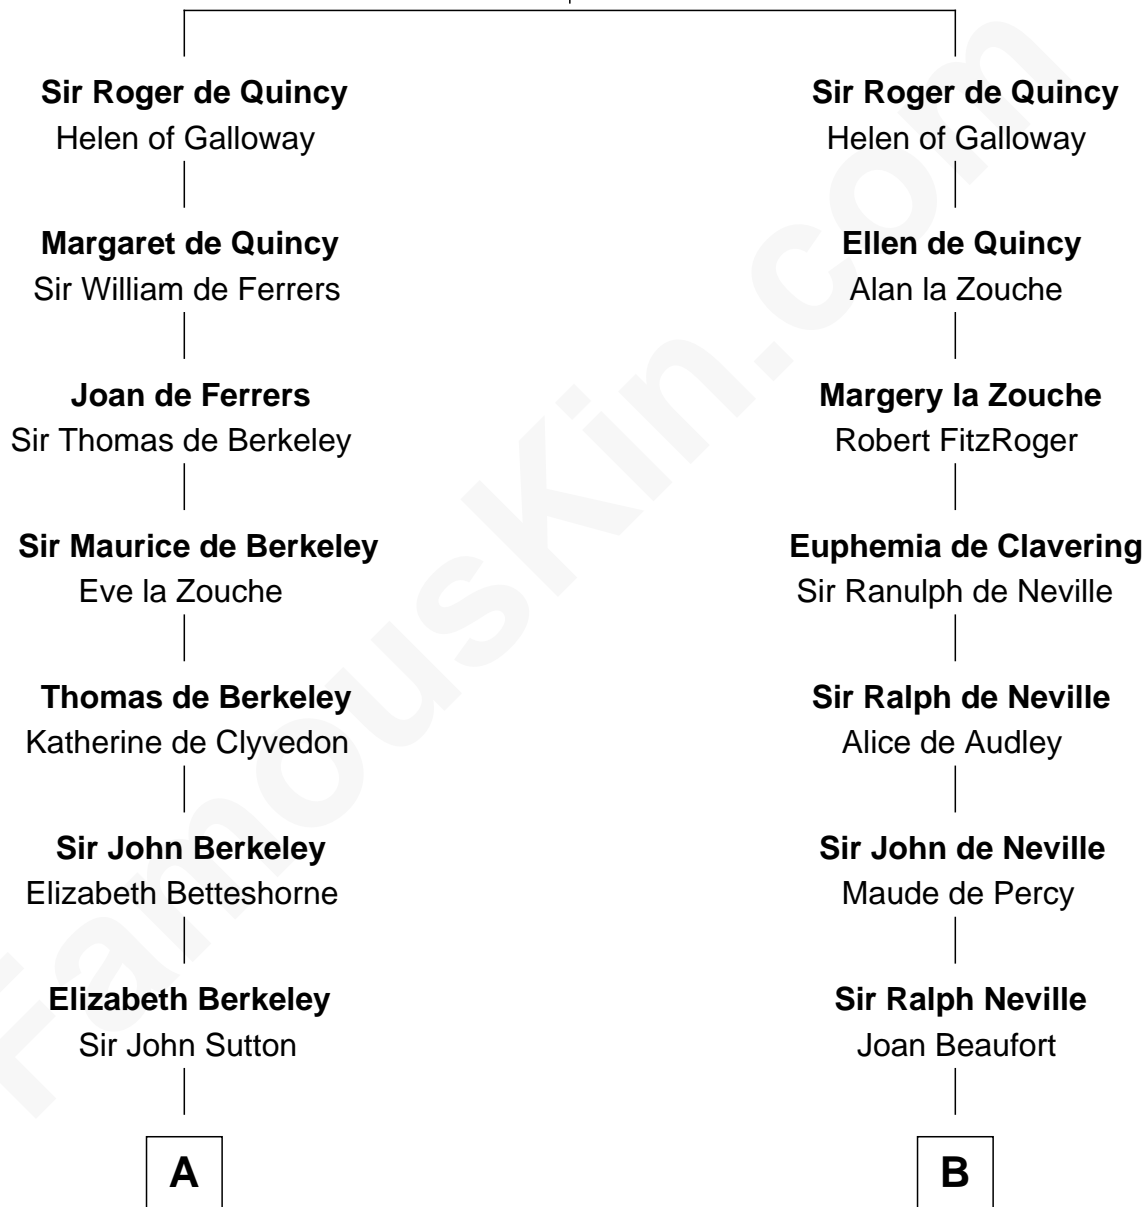

FamousKin.com

Relationship Chart of

Dr. H. H. Holmes

Serial Killer aka "Devil in the White City"

10th cousin 11 times removed of

King Henry VIII

King of England

Saher de Quincy
Margaret de Beaumont

C

—
Sarah Smith
Edward Scribner Mudgett

—
Samuel Mudgett
Mary Morrill

—
Scribner Mudgett
Nancy Prescott

—
Levi Horton Mudgett
Theodate Page Price

—
Dr. H. H. Holmes
Serial Killer Dr. H. H. Holmes

FamousKin.com