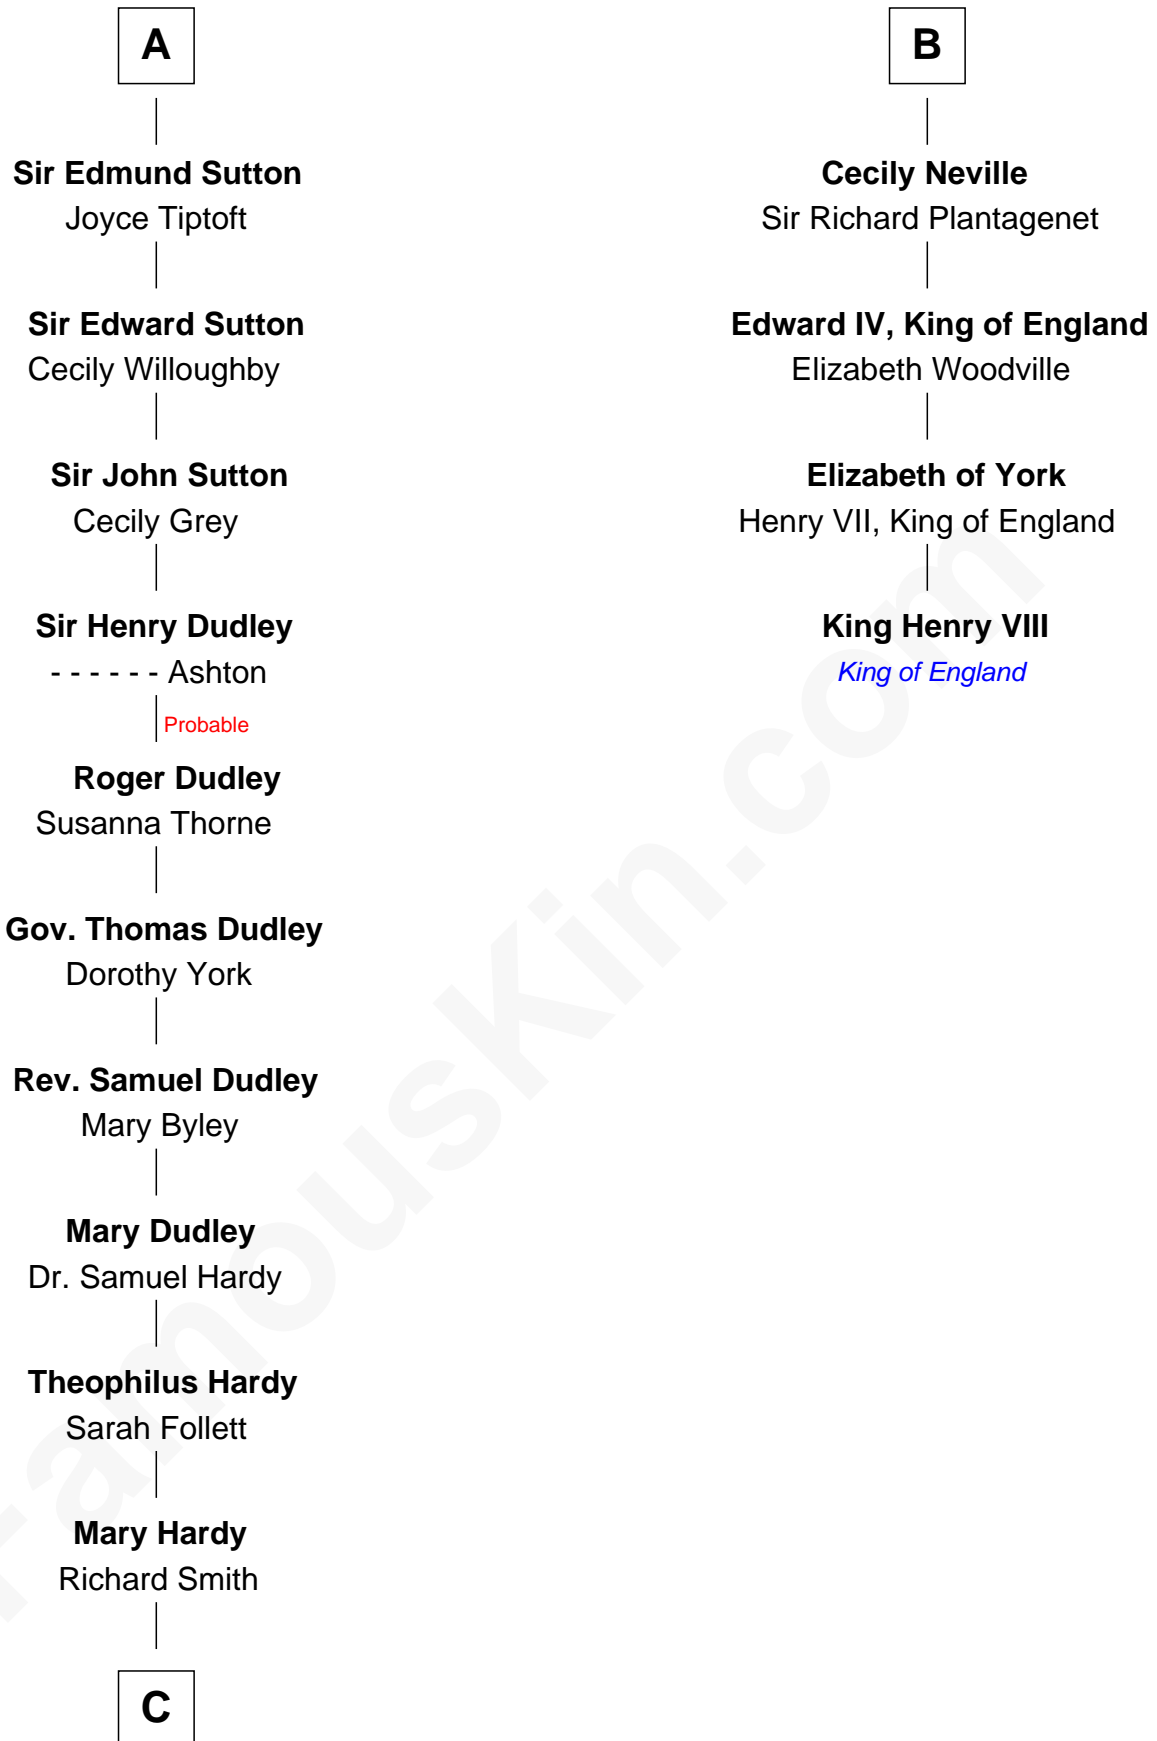

FamousKin.com

Relationship Chart of

Dr. H. H. Holmes

Serial Killer aka "Devil in the White City"

10th cousin 11 times removed of

King Henry VIII

King of England

Saher de Quincy
Margaret de Beaumont

C

—
Sarah Smith
Edward Scribner Mudgett

—
Samuel Mudgett
Mary Morrill

—
Scribner Mudgett
Nancy Prescott

—
Levi Horton Mudgett
Theodate Page Price

—
Dr. H. H. Holmes
Serial Killer Dr. H. H. Holmes

FamousKin.com