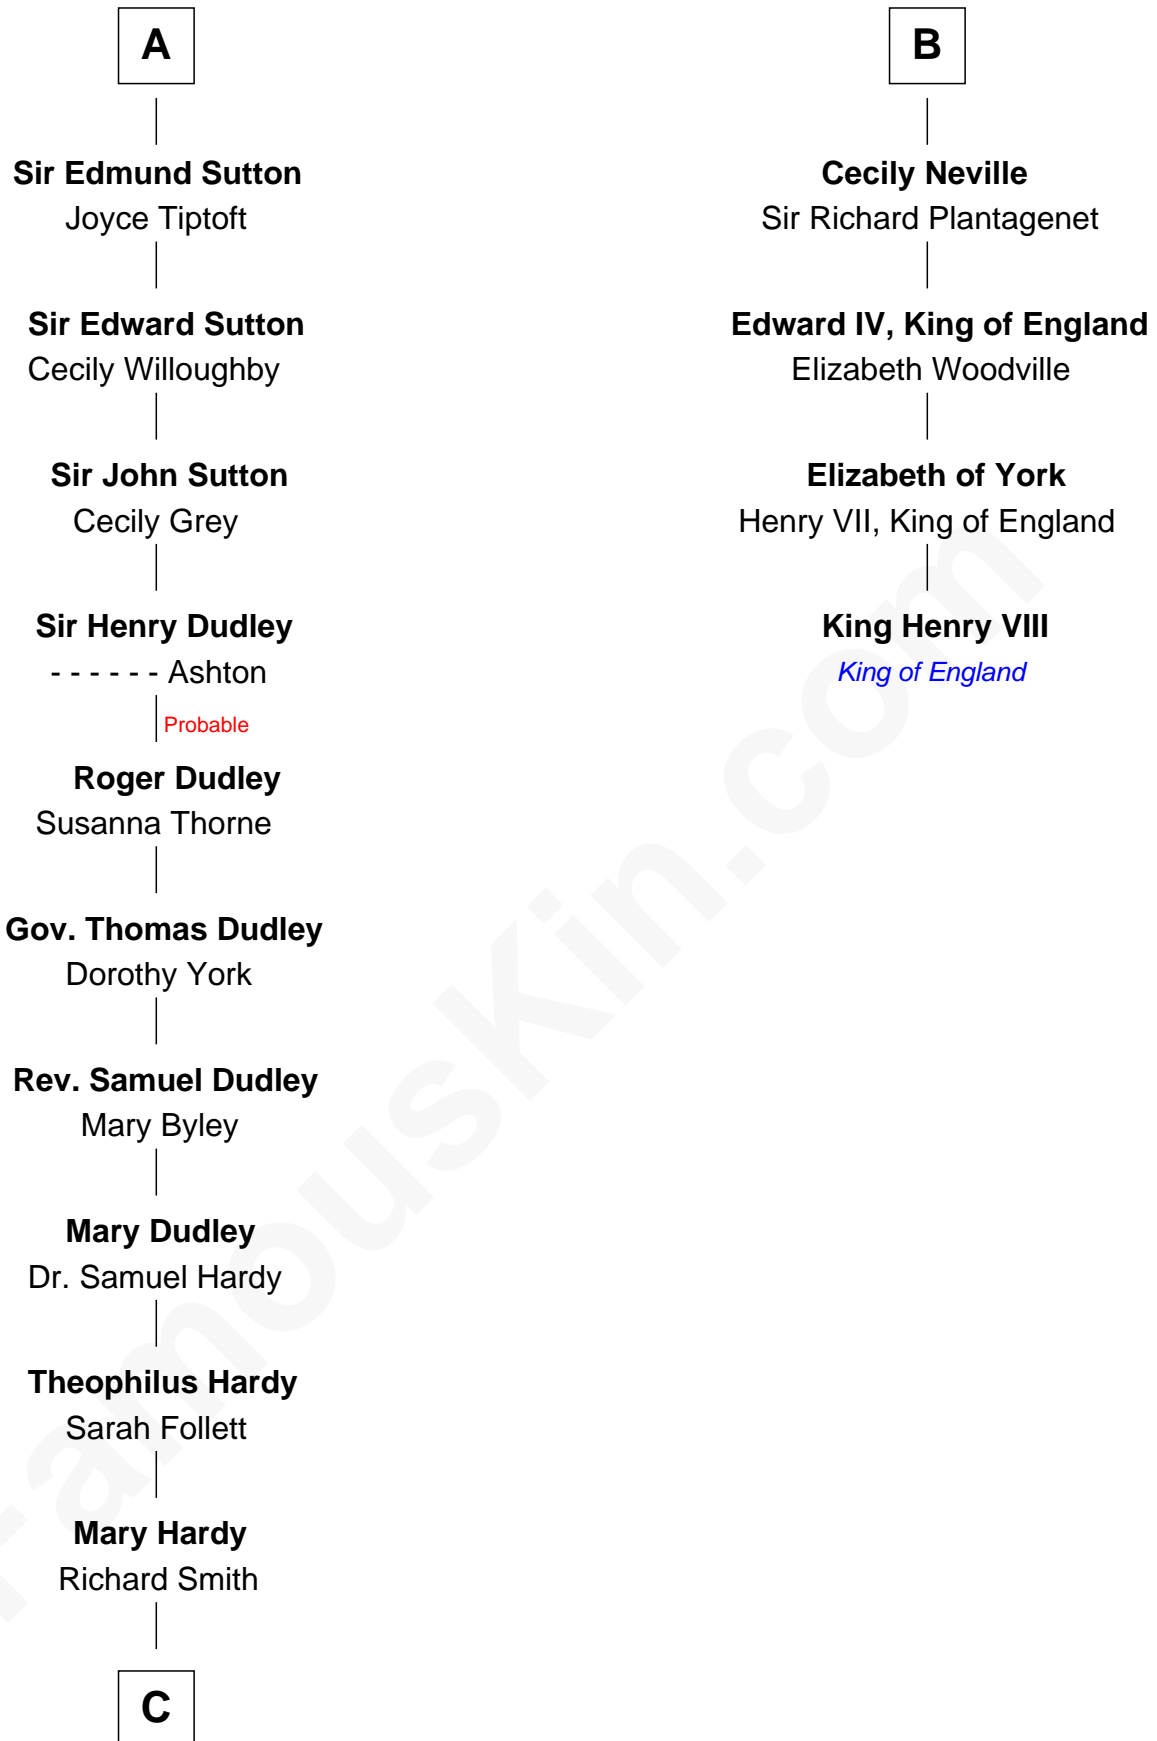

FamousKin.com Relationship Chart of

Dr. H. H. Holmes

Serial Killer aka "Devil in the White City"

10th cousin 11 times removed of

King Henry VIII

King of England

Reginald de Braiose

C

—
Sarah Smith
Edward Scribner Mudgett

—
Samuel Mudgett
Mary Morrill

—
Scribner Mudgett
Nancy Prescott

—
Levi Horton Mudgett
Theodate Page Price

—
Dr. H. H. Holmes
Serial Killer Dr. H. H. Holmes

FamousKin.com