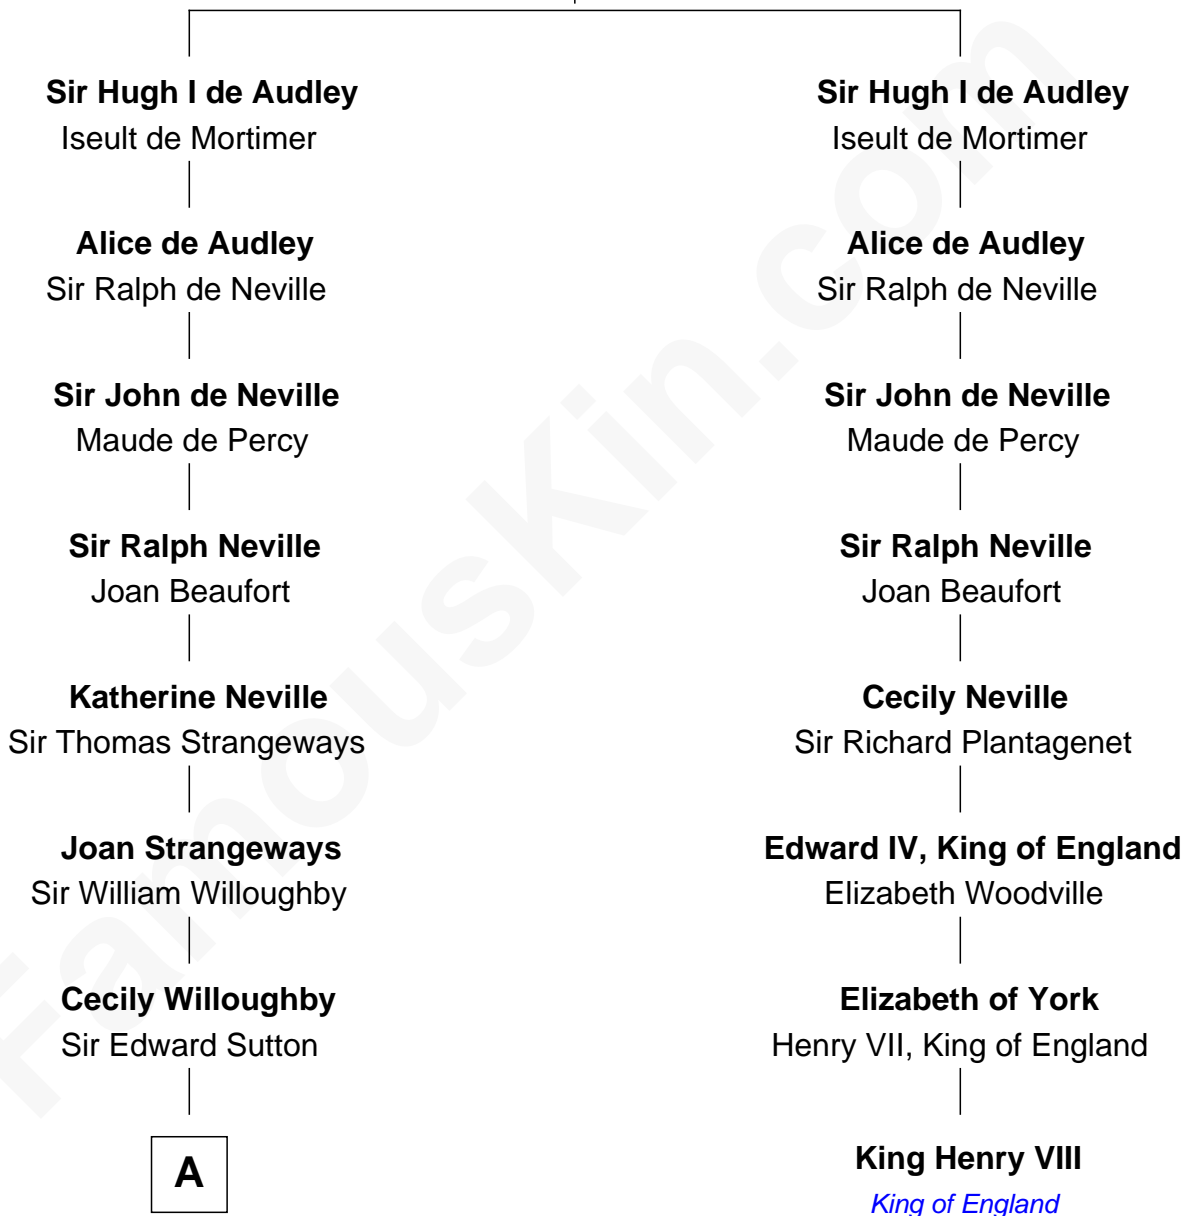

# FamousKin.com Relationship Chart of

**Dr. H. H. Holmes**

*Serial Killer aka "Devil in the White City"*

7th cousin 12 times removed of

**King Henry VIII**

*King of England*

**Sir James de Audley**

Ela Longespee

**B**

—  
**Scribner Mudgett**

Nancy Prescott

—  
**Levi Horton Mudgett**

Theodate Page Price

—  
**Dr. H. H. Holmes**

*Serial Killer Dr. H. H. Holmes*

FamousKin.com