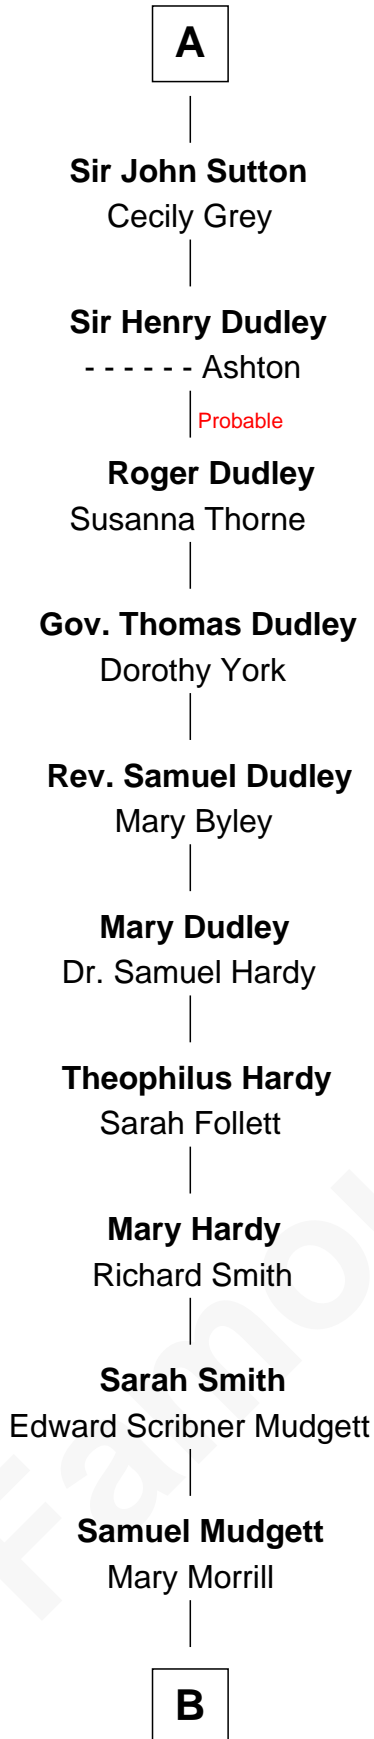

# FamousKin.com Relationship Chart of

**Dr. H. H. Holmes**

*Serial Killer aka "Devil in the White City"*

7th cousin 12 times removed of

**King Henry VIII**

*King of England*

**Sir James de Audley**

Ela Longespee

**B**

—  
**Scribner Mudgett**

Nancy Prescott

—  
**Levi Horton Mudgett**

Theodate Page Price

—  
**Dr. H. H. Holmes**

*Serial Killer Dr. H. H. Holmes*

FamousKin.com