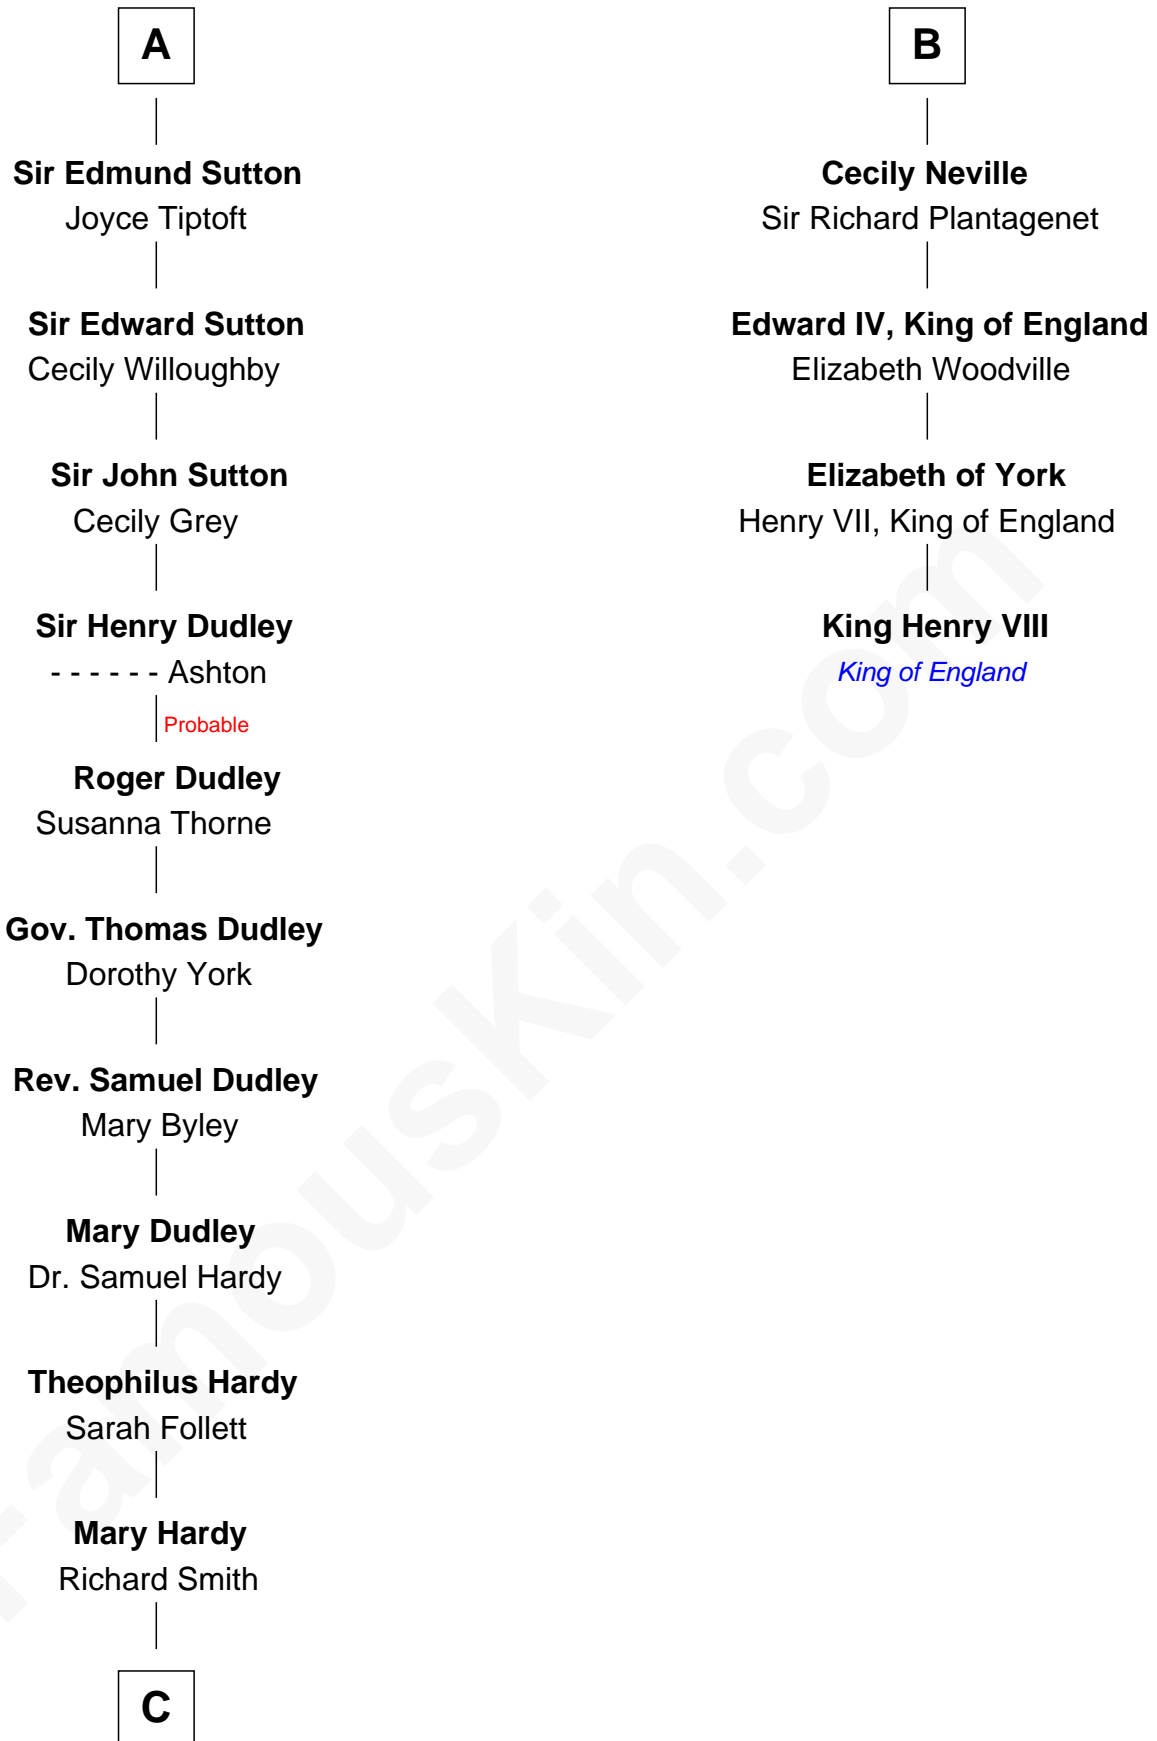

FamousKin.com Relationship Chart of

Dr. H. H. Holmes

Serial Killer aka "Devil in the White City"

10th cousin 11 times removed of

King Henry VIII

King of England

Sir William Marshal

Isabel de Clare

C

—
Sarah Smith
Edward Scribner Mudgett

—
Samuel Mudgett
Mary Morrill

—
Scribner Mudgett
Nancy Prescott

—
Levi Horton Mudgett
Theodate Page Price

—
Dr. H. H. Holmes
Serial Killer Dr. H. H. Holmes

FamousKin.com