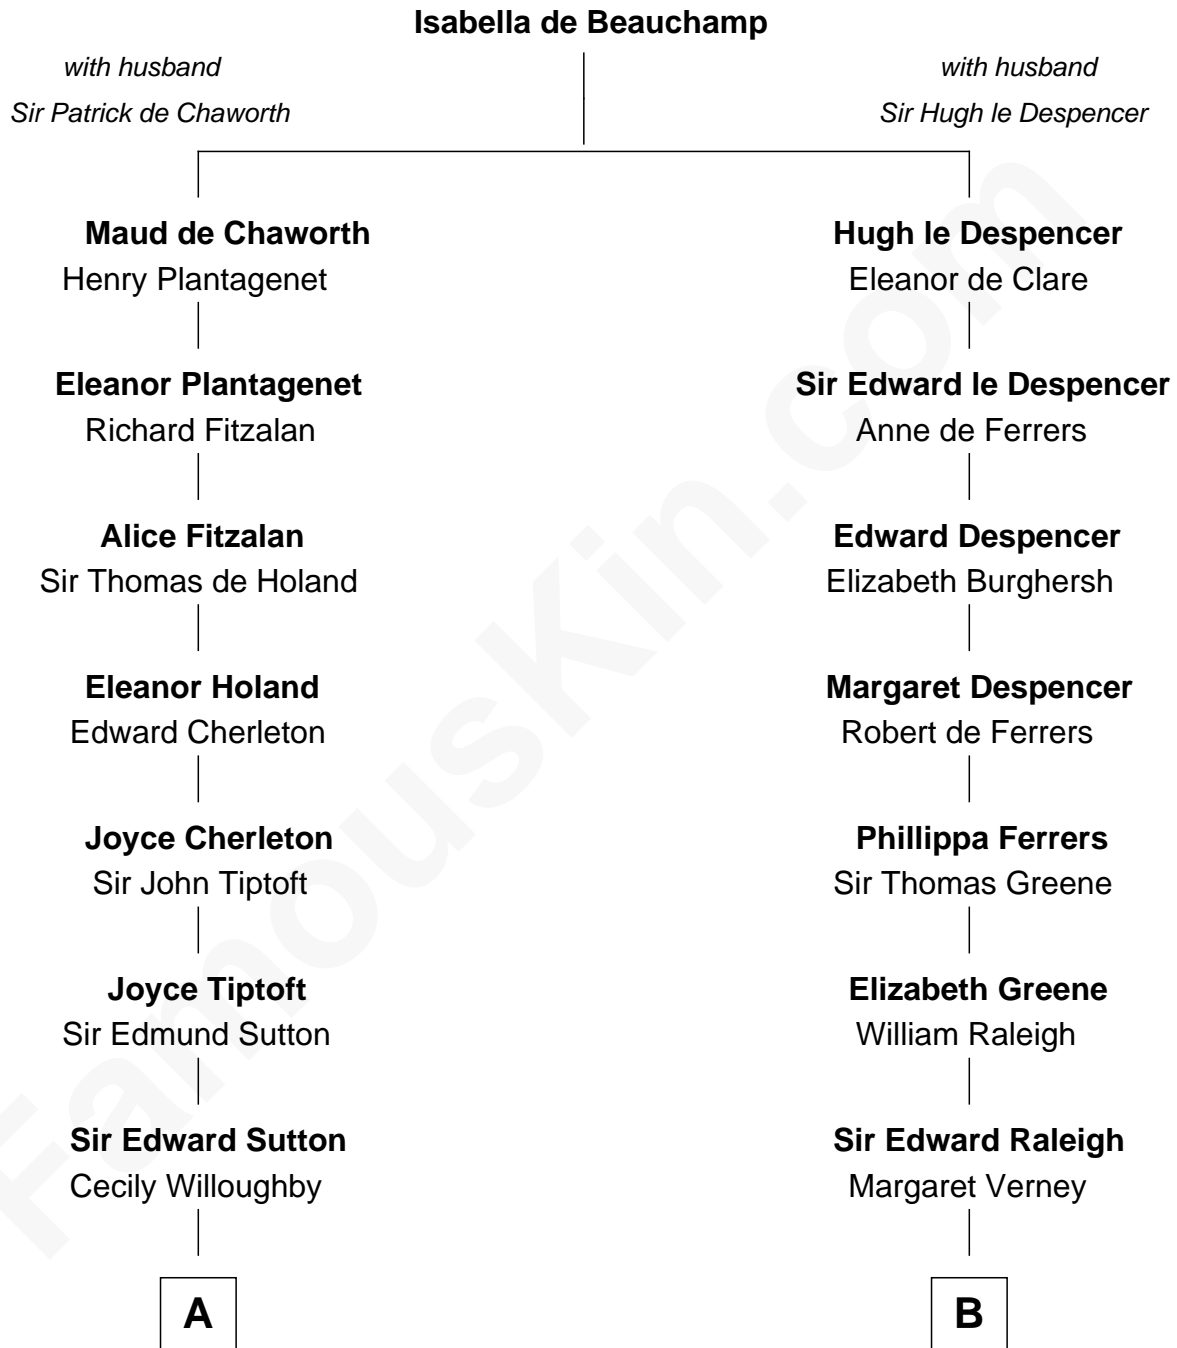

FamousKin.com Relationship Chart of

Dr. H. H. Holmes

Serial Killer aka "Devil in the White City"

19th cousin 2 times removed of

Willis Carrier

Inventor of Air Conditioning

C

Scribner Mudgett

Nancy Prescott

Levi Horton Mudgett

Theodate Page Price

Dr. H. H. Holmes

Serial Killer Dr. H. H. Holmes

D

Dr. Harris Otis

Sarah Rogers