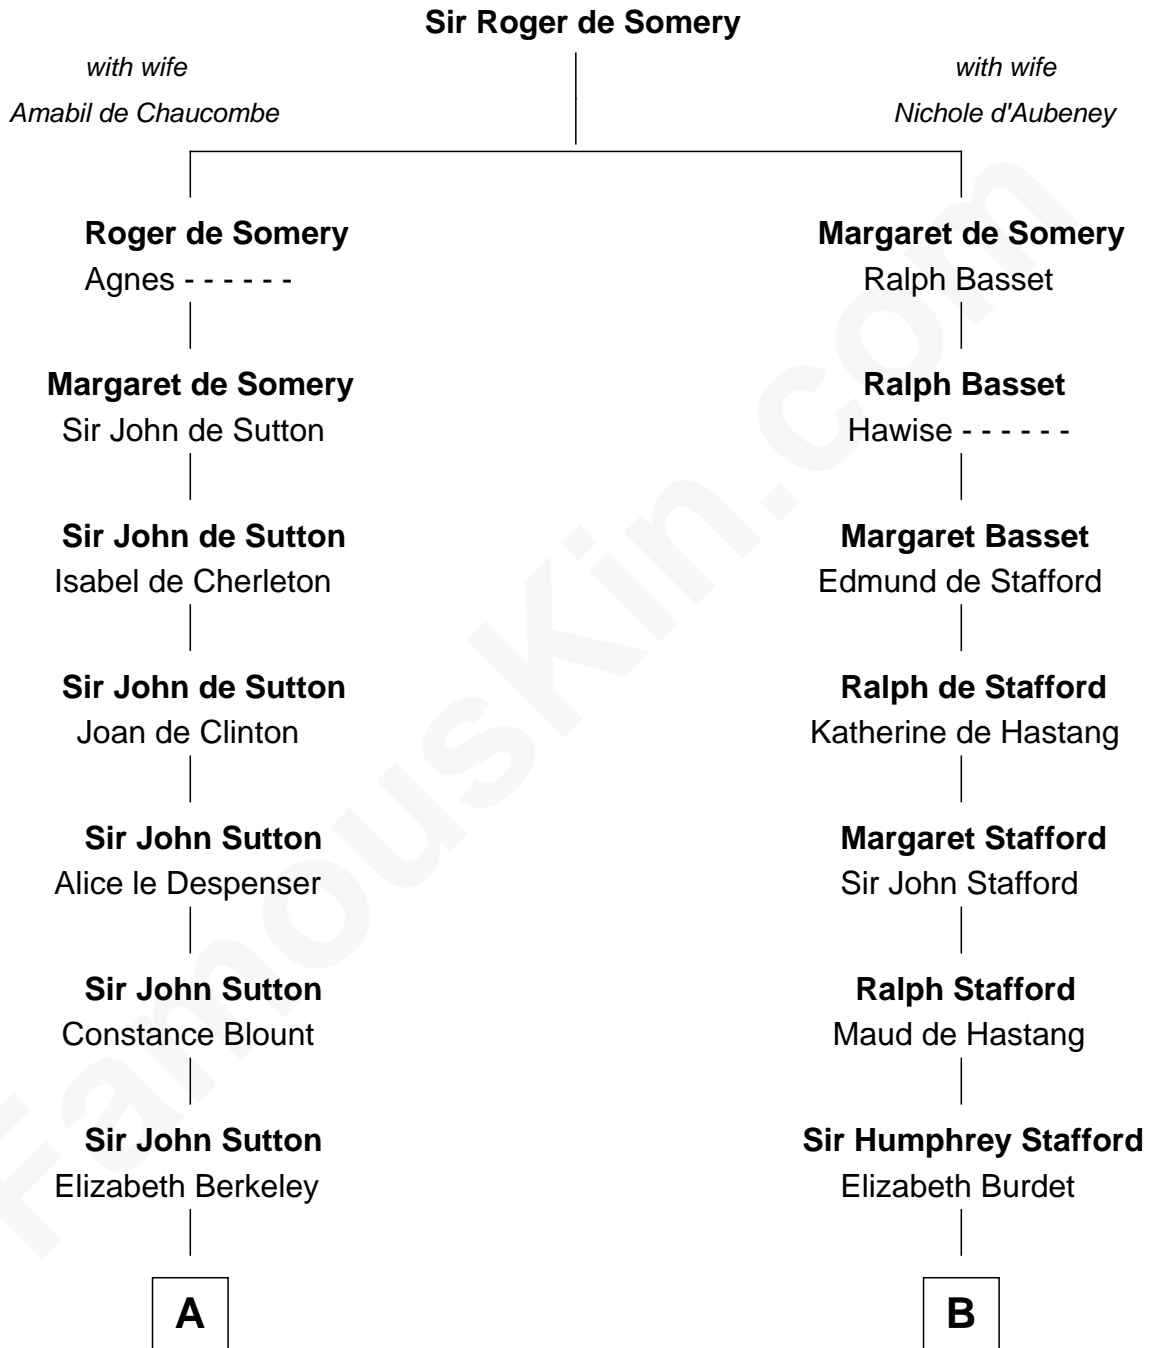

FamousKin.com Relationship Chart of

Dr. H. H. Holmes

Serial Killer aka "Devil in the White City"

19th cousin 2 times removed of

Samuel Ward King

15th Governor of Rhode Island

C

Sarah Smith
Edward Scribner Mudgett

Samuel Mudgett
Mary Morrill

Scribner Mudgett
Nancy Prescott

Levi Horton Mudgett
Theodate Page Price

Dr. H. H. Holmes
Serial Killer Dr. H. H. Holmes

D

Mercy Green
John Walton

Welthian Walton
William Borden King

Samuel Ward King
15th Governor of Rhode Island