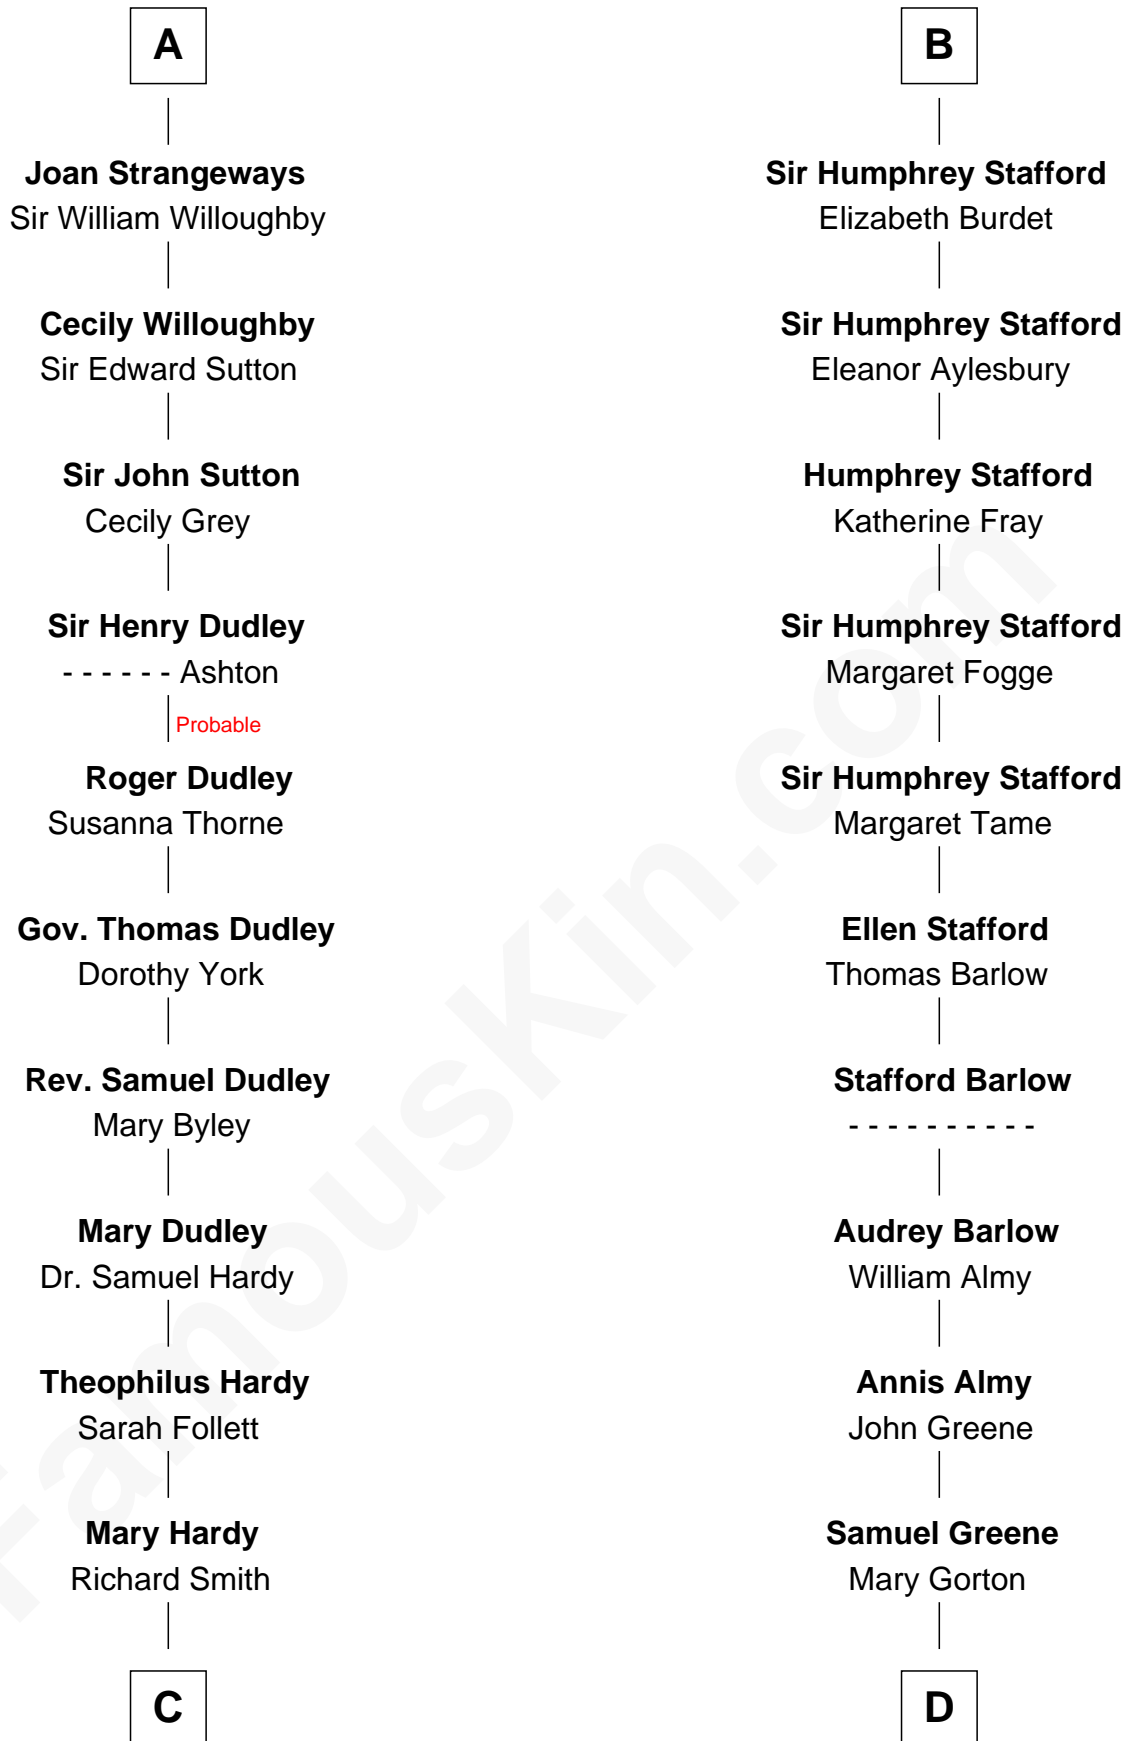

# FamousKin.com Relationship Chart of

**Dr. H. H. Holmes**

*Serial Killer aka "Devil in the White City"*

20th cousin 1 time removed of

**Samuel Ward King**

*15th Governor of Rhode Island*

**Sir William Longespee**

Ela of Salisbury

**C**

**Sarah Smith**  
Edward Scribner Mudgett

**Samuel Mudgett**  
Mary Morrill

**Scribner Mudgett**  
Nancy Prescott

**Levi Horton Mudgett**  
Theodate Page Price

**Dr. H. H. Holmes**  
*Serial Killer Dr. H. H. Holmes*

**D**

**Samuel Greene**  
Sarah Coggeshall

**Mercy Green**  
John Walton

**Welthian Walton**  
William Borden King

**Samuel Ward King**  
*15th Governor of Rhode Island*