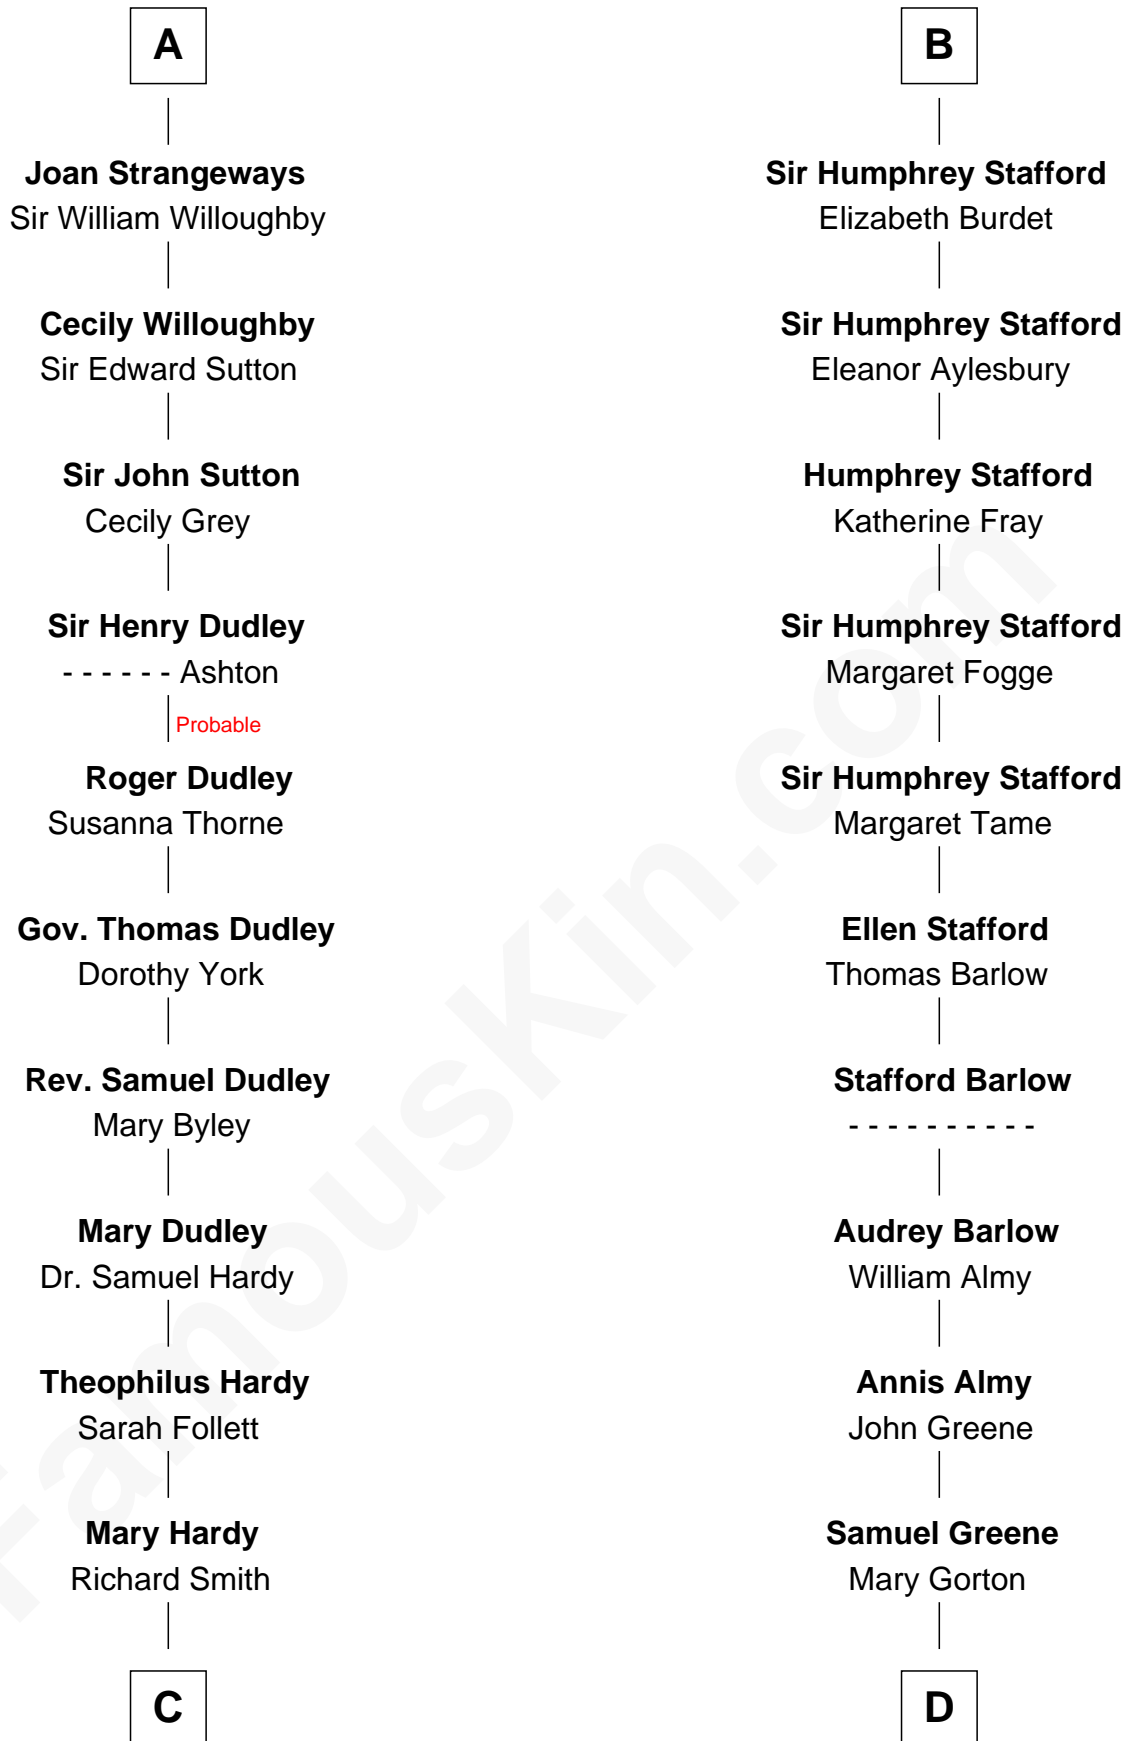

FamousKin.com Relationship Chart of

Dr. H. H. Holmes

Serial Killer aka "Devil in the White City"

20th cousin 1 time removed of

Samuel Ward King

15th Governor of Rhode Island

C

Sarah Smith
Edward Scribner Mudgett

Samuel Mudgett
Mary Morrill

Scribner Mudgett
Nancy Prescott

Levi Horton Mudgett
Theodate Page Price

Dr. H. H. Holmes
Serial Killer Dr. H. H. Holmes

D

Samuel Greene
Sarah Coggeshall

Mercy Green
John Walton

Welthian Walton
William Borden King

Samuel Ward King
15th Governor of Rhode Island