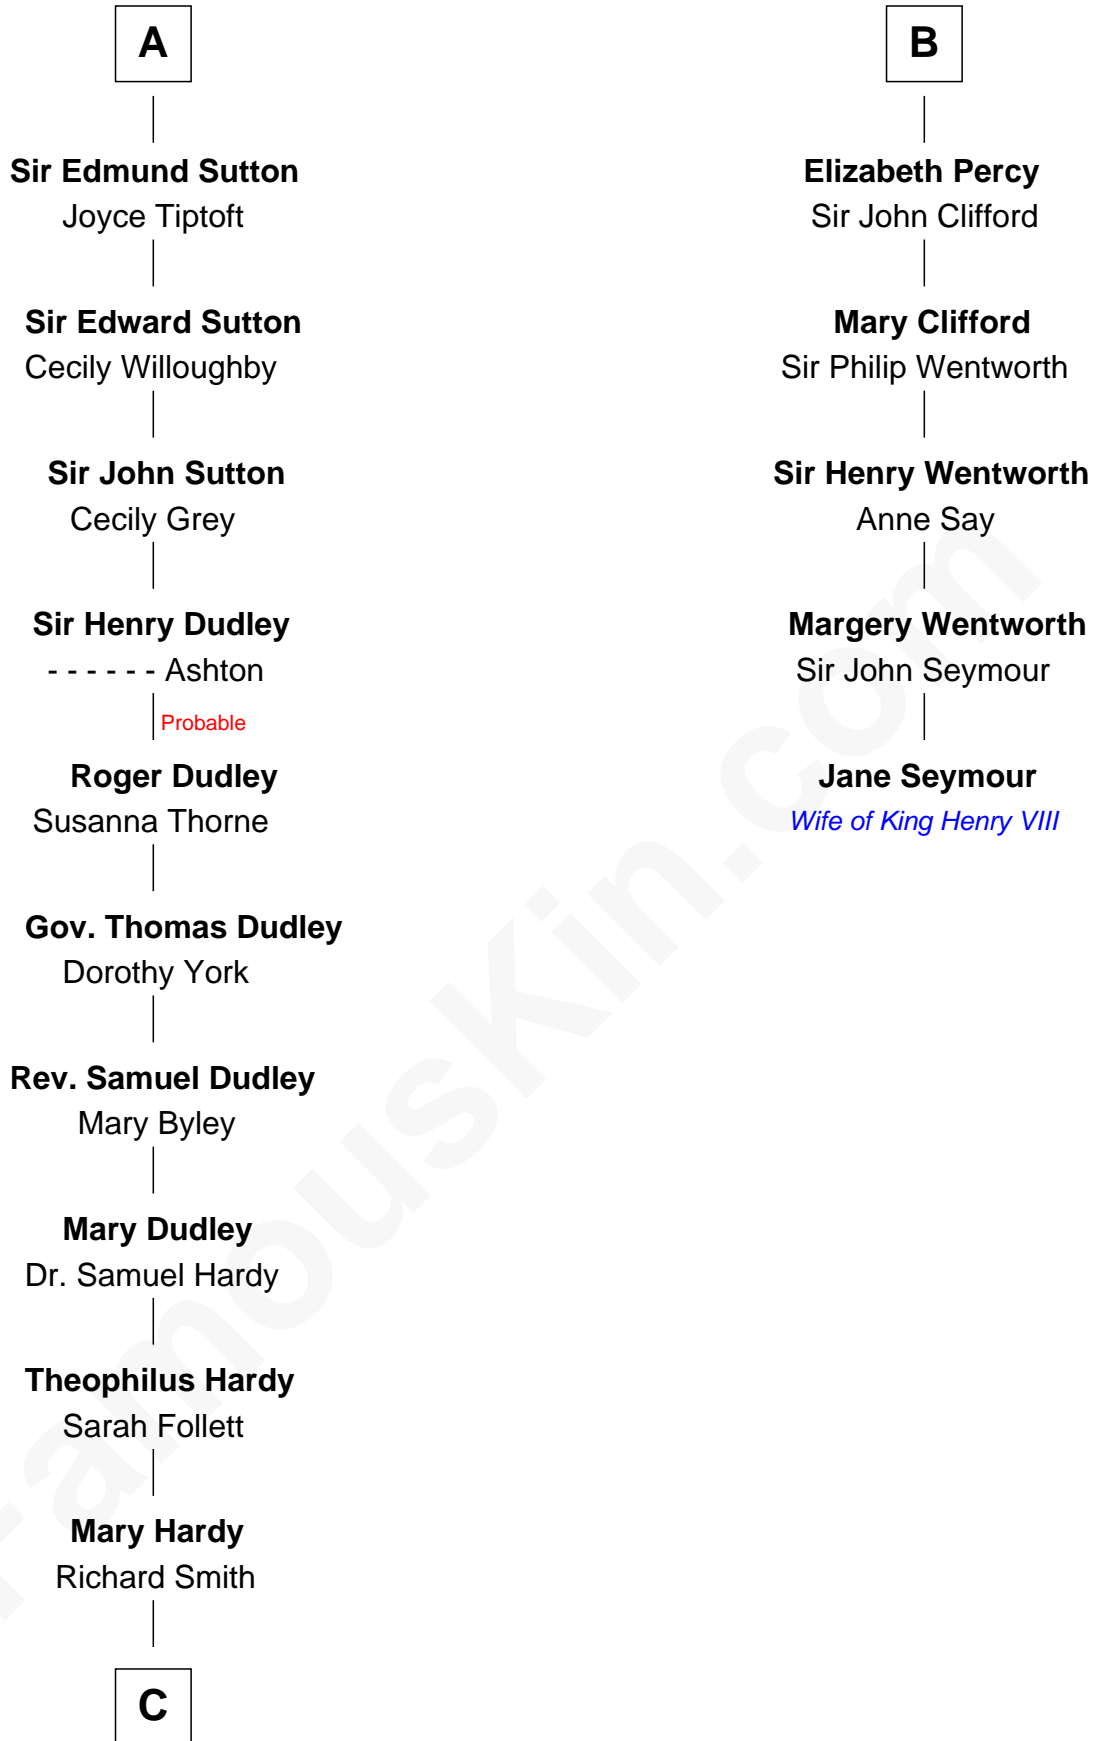

FamousKin.com Relationship Chart of

Dr. H. H. Holmes

Serial Killer aka "Devil in the White City"

11th cousin 10 times removed of

Jane Seymour

3rd Wife of King Henry VIII

Alan of Galloway

Helen de l'Isle

C

—
Sarah Smith
Edward Scribner Mudgett

—
Samuel Mudgett
Mary Morrill

—
Scribner Mudgett
Nancy Prescott

—
Levi Horton Mudgett
Theodate Page Price

—
Dr. H. H. Holmes
Serial Killer Dr. H. H. Holmes

FamousKin.com