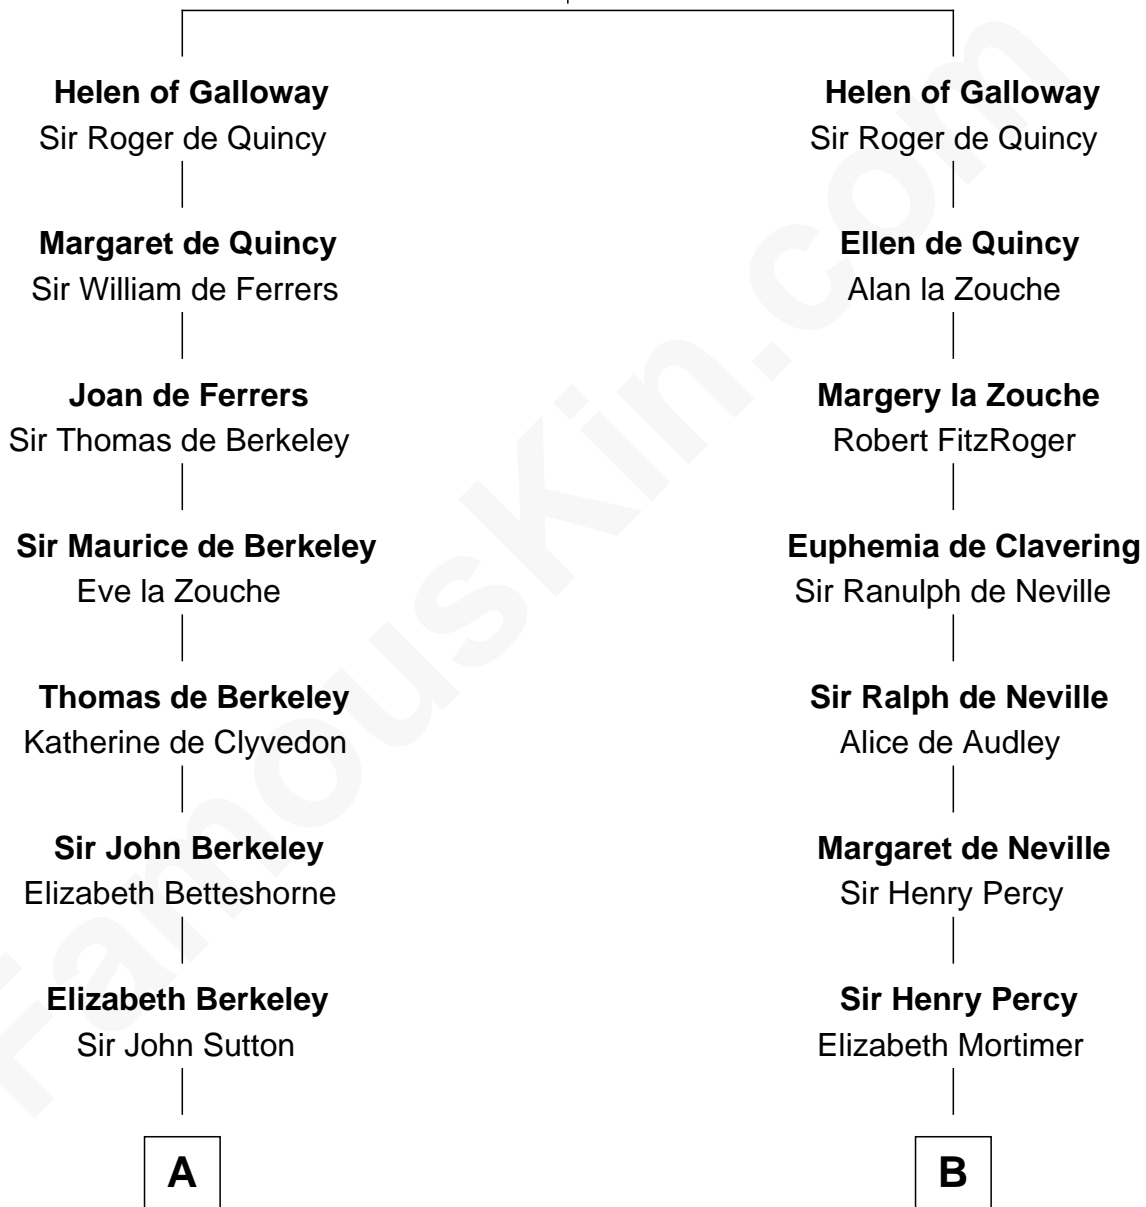

FamousKin.com Relationship Chart of

Dr. H. H. Holmes

Serial Killer aka "Devil in the White City"

11th cousin 10 times removed of

Jane Seymour

3rd Wife of King Henry VIII

Alan of Galloway

Helen de l'Isle

C

—
Sarah Smith
Edward Scribner Mudgett

—
Samuel Mudgett
Mary Morrill

—
Scribner Mudgett
Nancy Prescott

—
Levi Horton Mudgett
Theodate Page Price

—
Dr. H. H. Holmes
Serial Killer Dr. H. H. Holmes

FamousKin.com