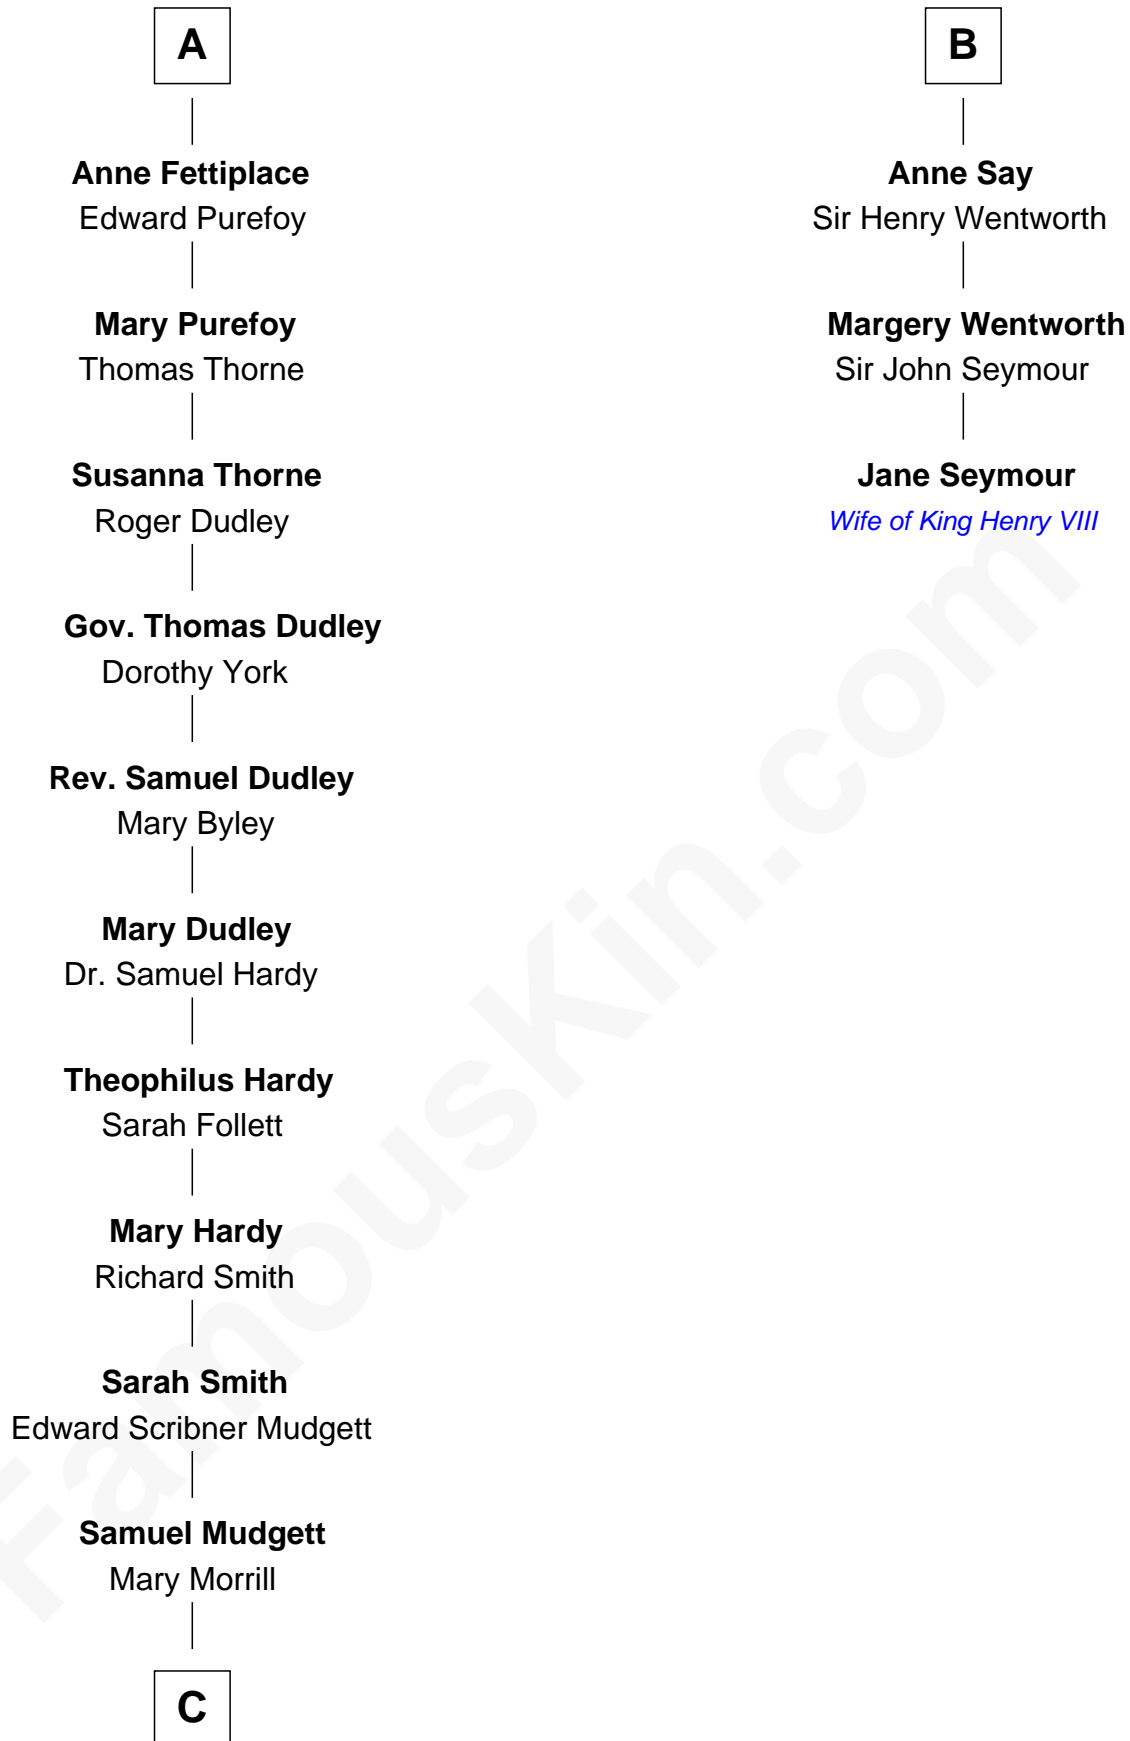

# FamousKin.com Relationship Chart of

**Dr. H. H. Holmes**

*Serial Killer aka "Devil in the White City"*

9th cousin 10 times removed of

**Jane Seymour**

*3rd Wife of King Henry VIII*

**C**

—  
**Scribner Mudgett**

Nancy Prescott

—  
**Levi Horton Mudgett**

Theodate Page Price

—  
**Dr. H. H. Holmes**

*Serial Killer Dr. H. H. Holmes*

FamousKin.com