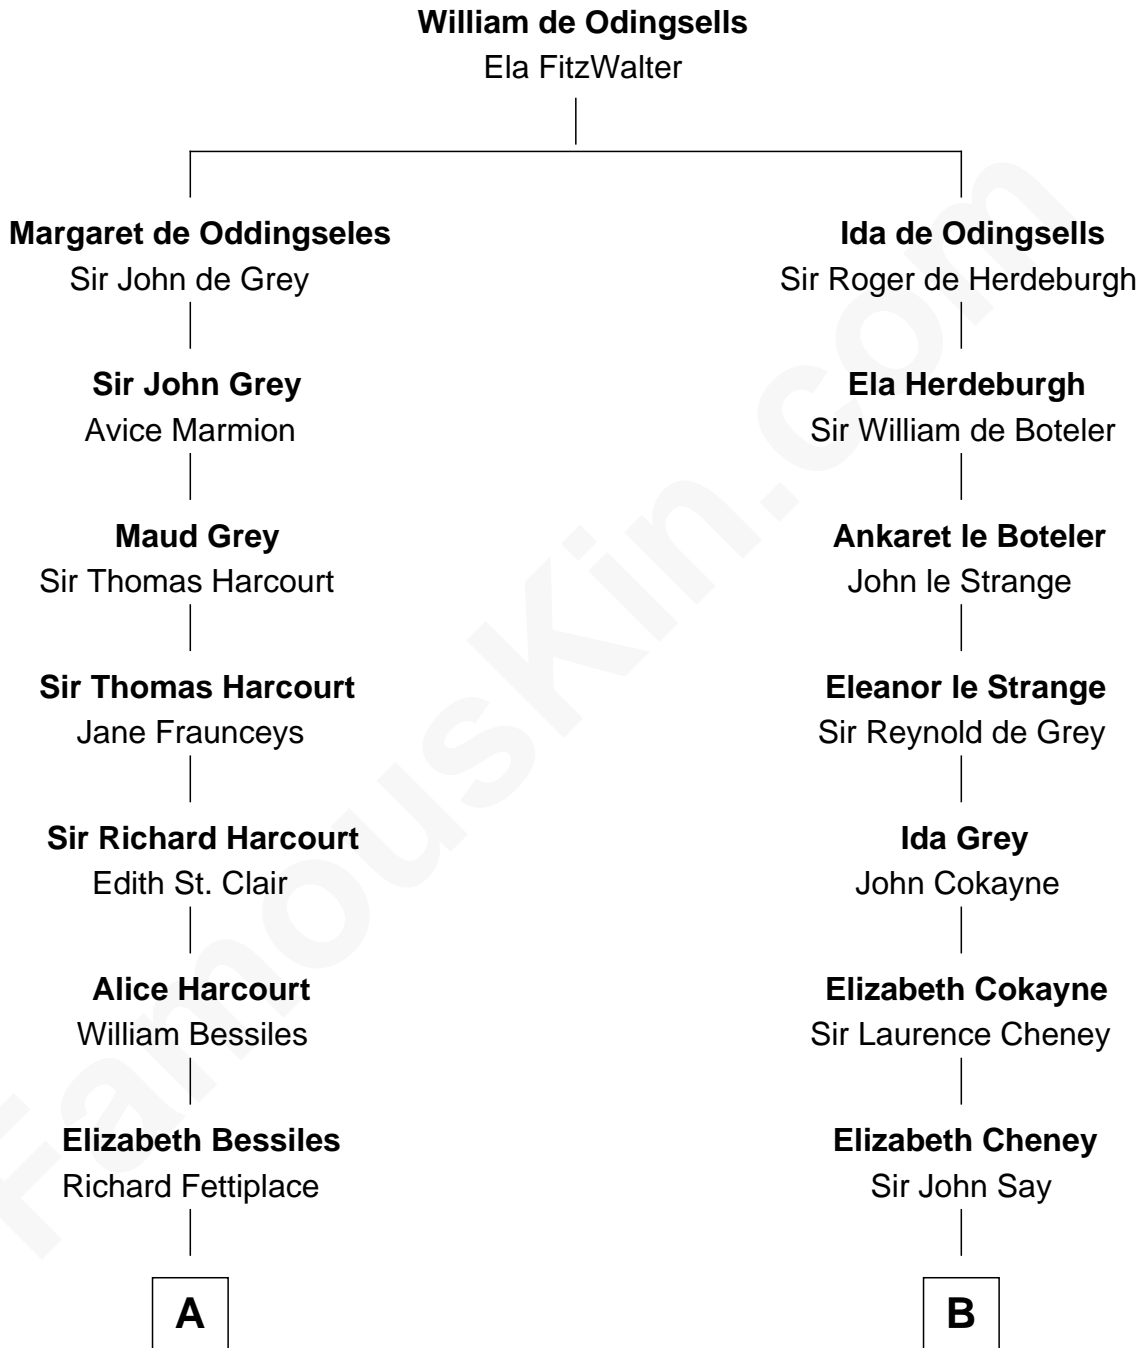

# FamousKin.com Relationship Chart of

**Dr. H. H. Holmes**

*Serial Killer aka "Devil in the White City"*

9th cousin 10 times removed of

**Jane Seymour**

*3rd Wife of King Henry VIII*

**C**

—  
**Scribner Mudgett**

Nancy Prescott

—  
**Levi Horton Mudgett**

Theodate Page Price

—  
**Dr. H. H. Holmes**

*Serial Killer Dr. H. H. Holmes*

FamousKin.com