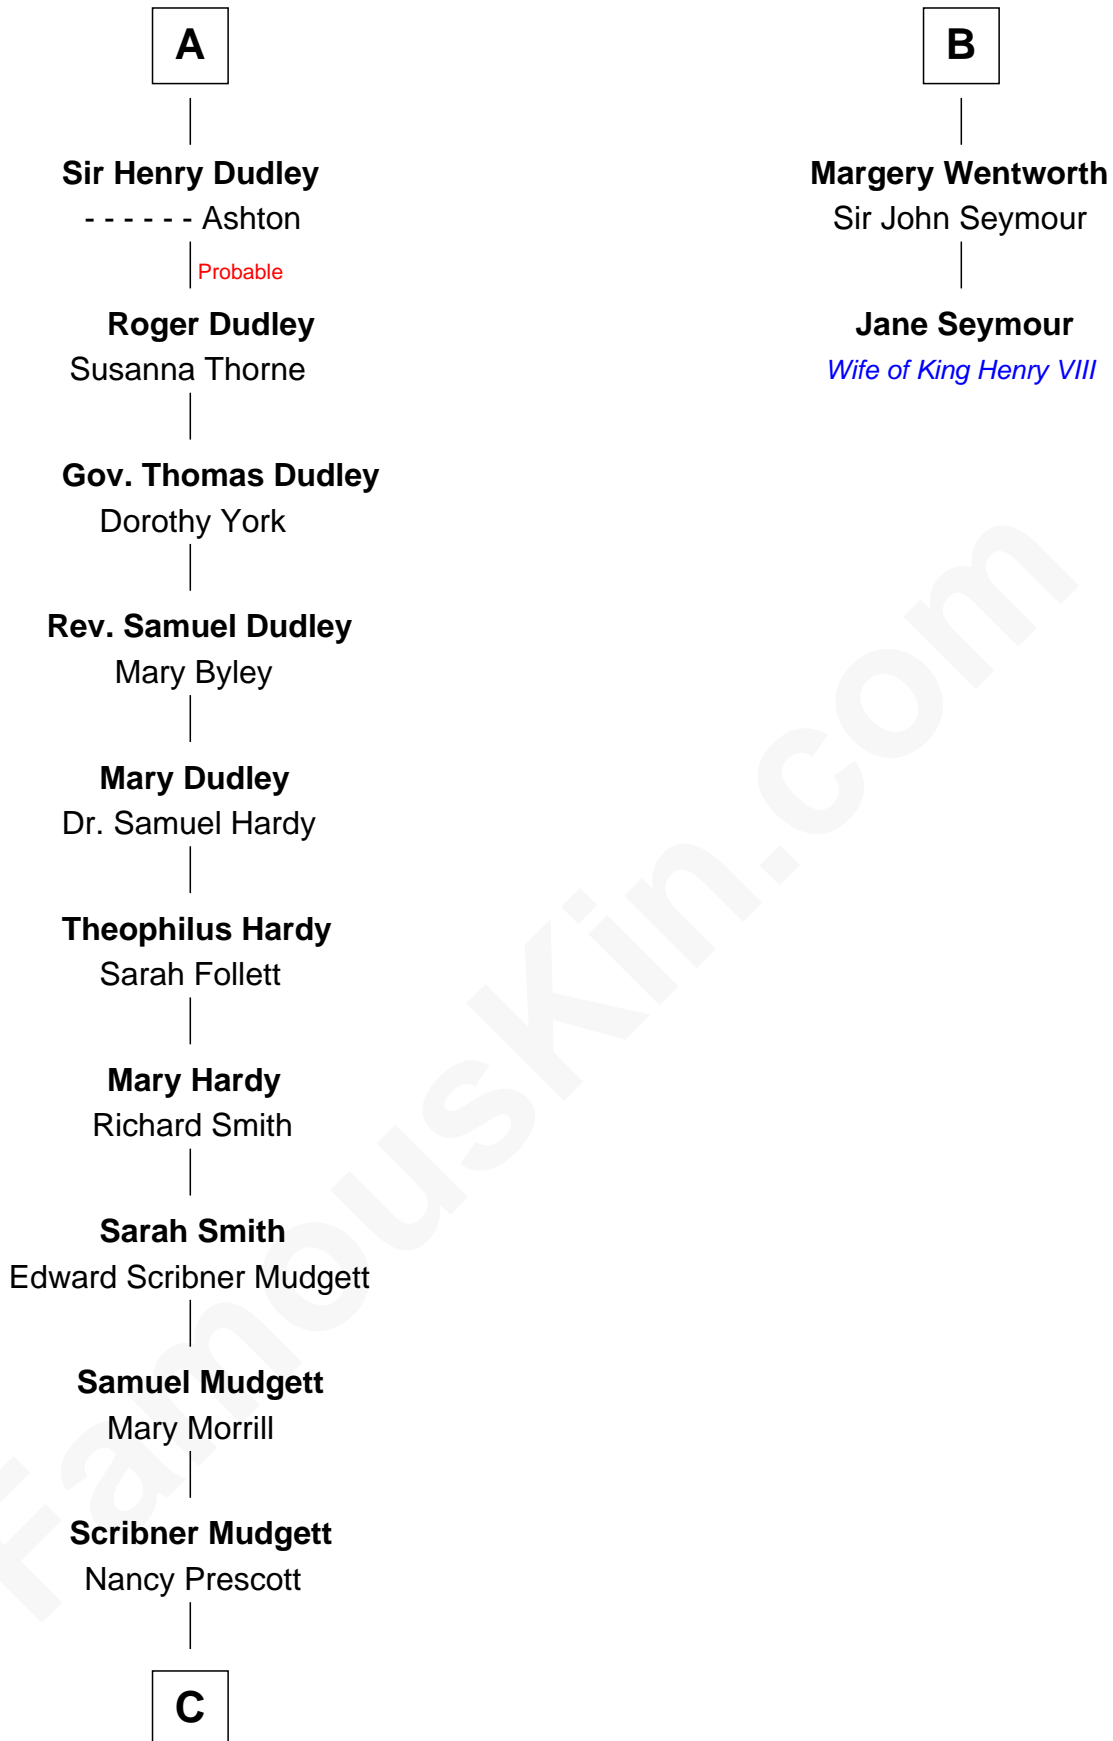

# FamousKin.com Relationship Chart of

**Dr. H. H. Holmes**

*Serial Killer aka "Devil in the White City"*

8th cousin 10 times removed of

**Jane Seymour**

*3rd Wife of King Henry VIII*

**C**

—  
**Levi Horton Mudgett**  
Theodate Page Price

—  
**Dr. H. H. Holmes**  
*Serial Killer Dr. H. H. Holmes*

FamousKin.com