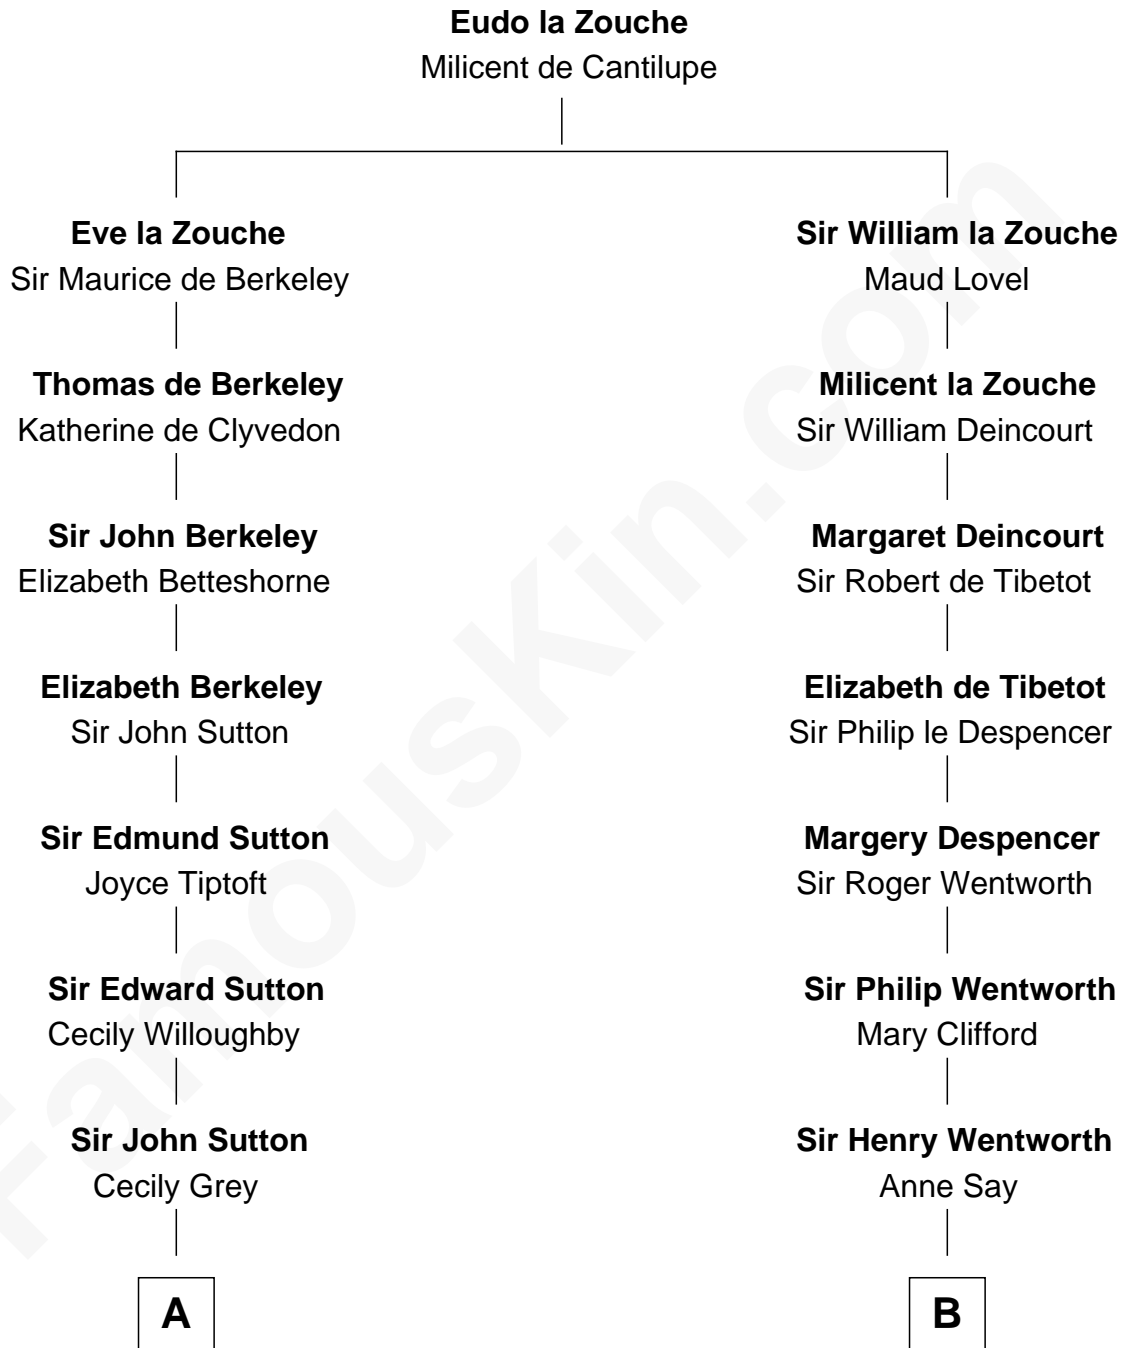

# FamousKin.com Relationship Chart of

**Dr. H. H. Holmes**

*Serial Killer aka "Devil in the White City"*

8th cousin 10 times removed of

**Jane Seymour**

*3rd Wife of King Henry VIII*

**C**

—  
**Levi Horton Mudgett**  
Theodate Page Price

—  
**Dr. H. H. Holmes**  
*Serial Killer Dr. H. H. Holmes*

FamousKin.com