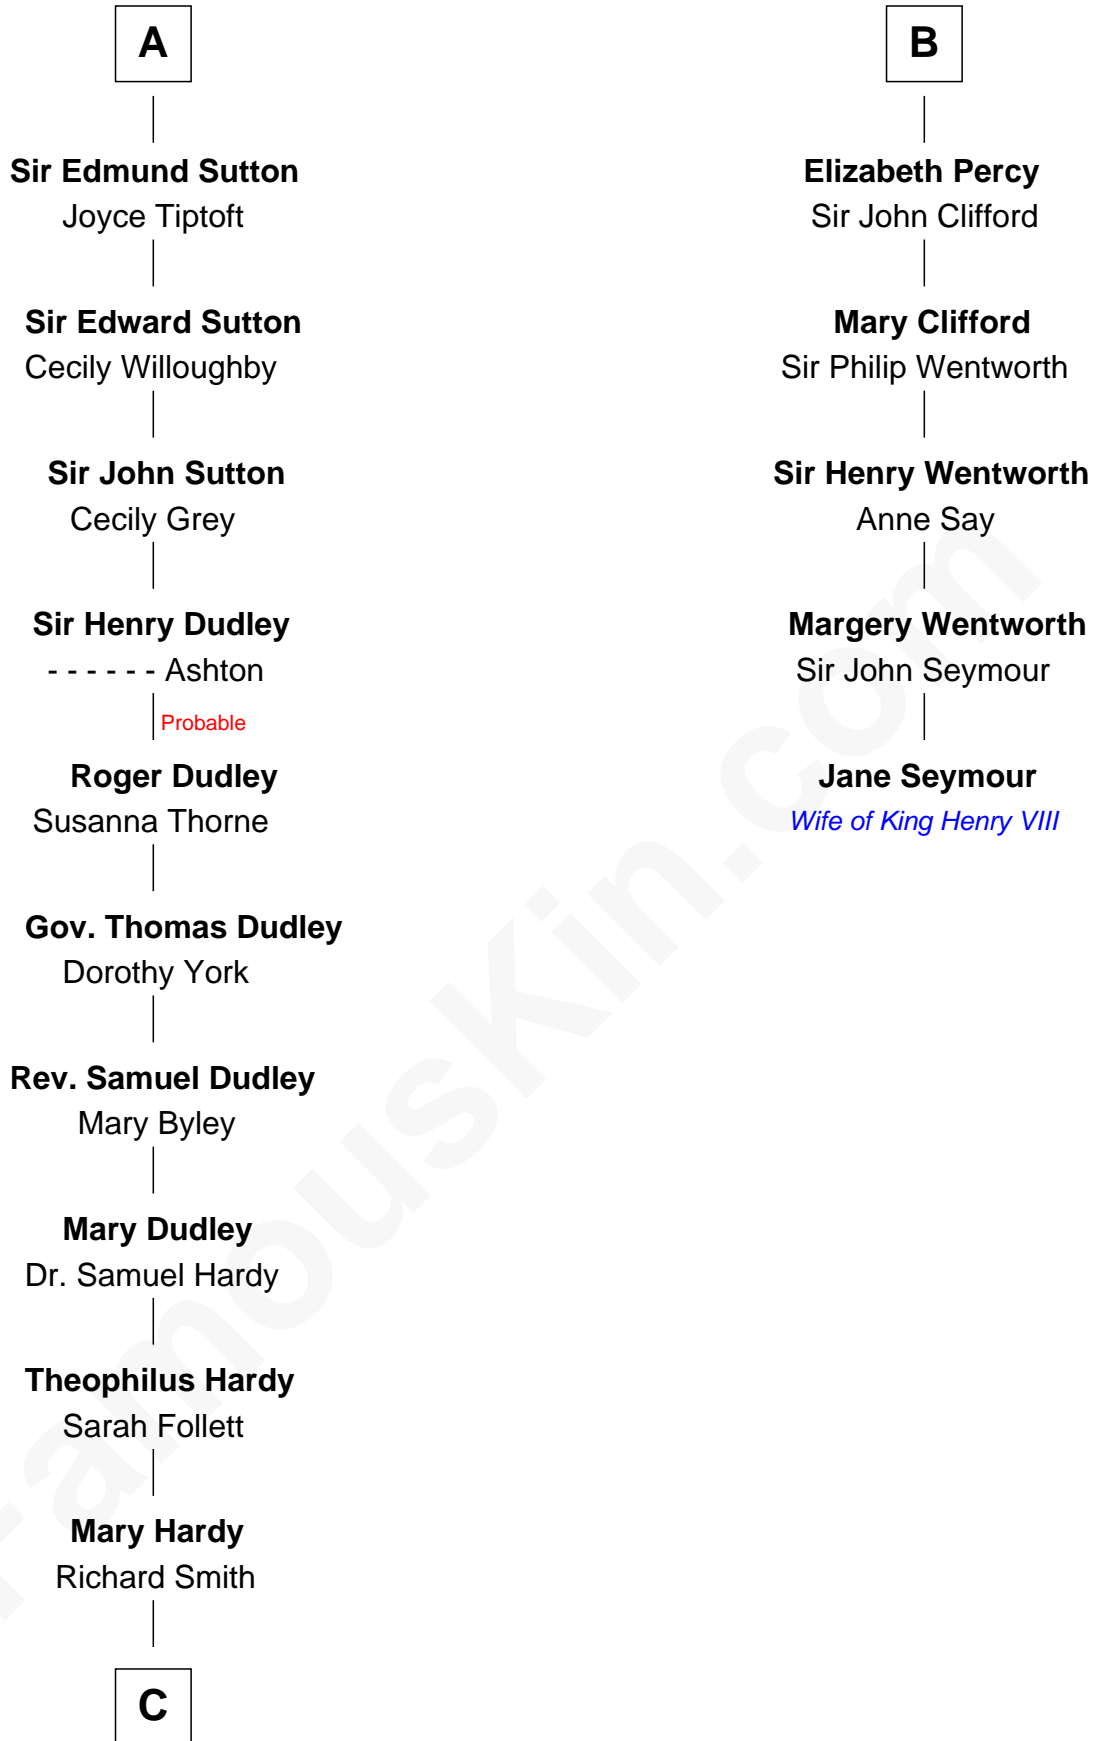

FamousKin.com

Relationship Chart of

Dr. H. H. Holmes

Serial Killer aka "Devil in the White City"

11th cousin 10 times removed of

Jane Seymour

3rd Wife of King Henry VIII

C

—
Sarah Smith
Edward Scribner Mudgett

—
Samuel Mudgett
Mary Morrill

—
Scribner Mudgett
Nancy Prescott

—
Levi Horton Mudgett
Theodate Page Price

—
Dr. H. H. Holmes
Serial Killer Dr. H. H. Holmes

FamousKin.com