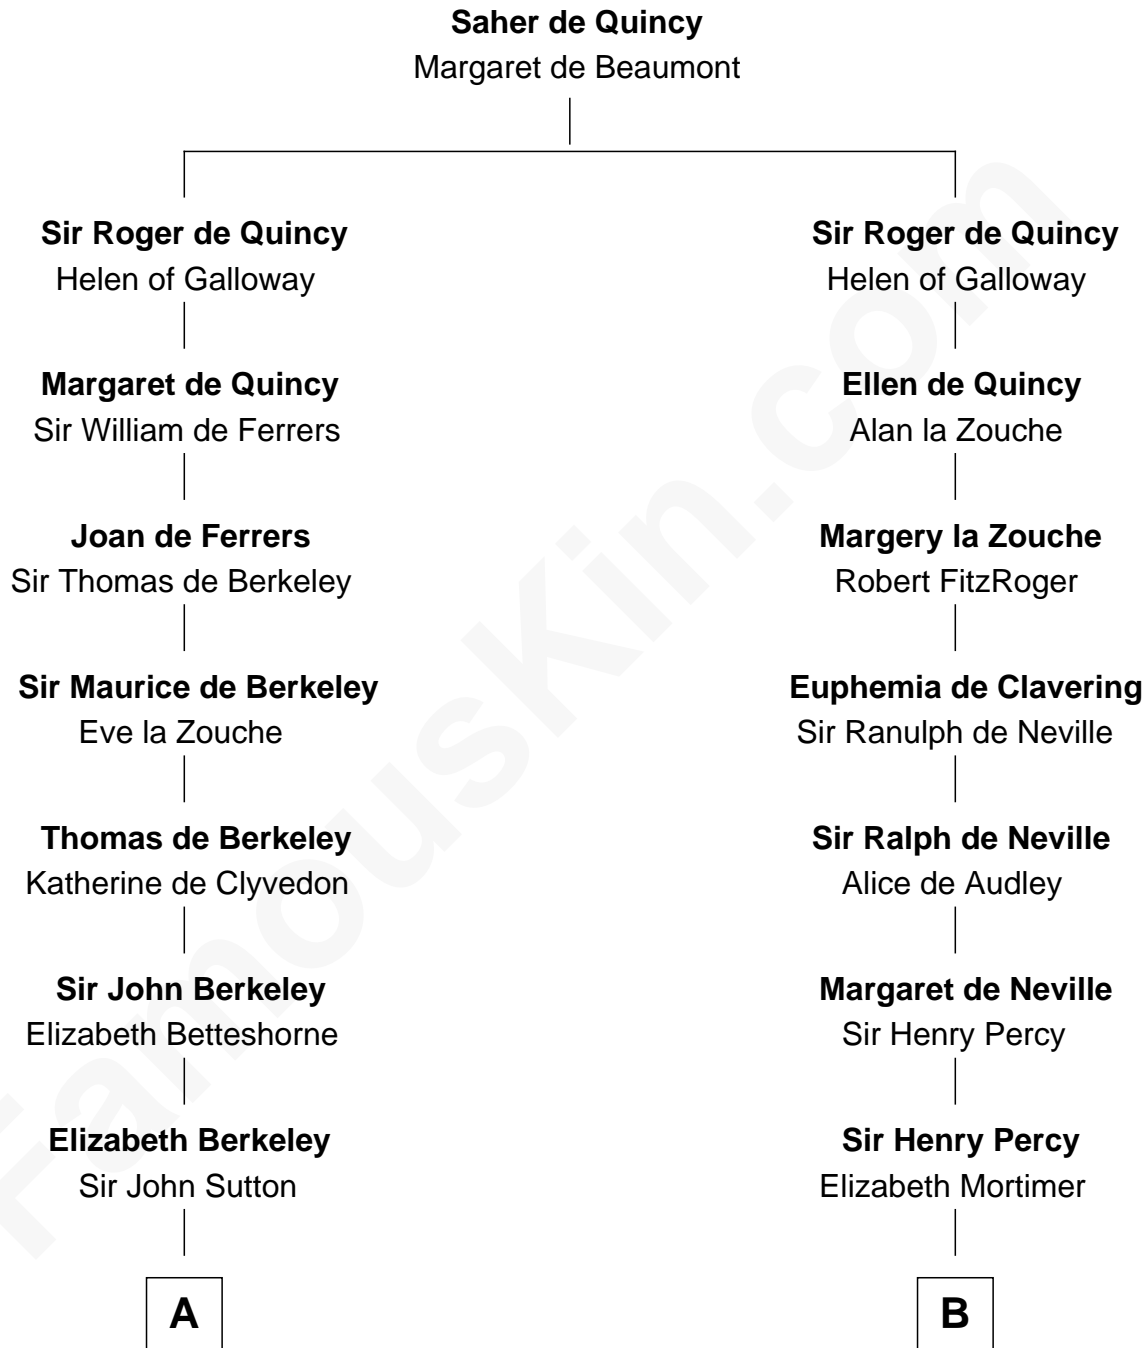

FamousKin.com

Relationship Chart of

Dr. H. H. Holmes

Serial Killer aka "Devil in the White City"

11th cousin 10 times removed of

Jane Seymour

3rd Wife of King Henry VIII

C

—
Sarah Smith
Edward Scribner Mudgett

—
Samuel Mudgett
Mary Morrill

—
Scribner Mudgett
Nancy Prescott

—
Levi Horton Mudgett
Theodate Page Price

—
Dr. H. H. Holmes
Serial Killer Dr. H. H. Holmes

FamousKin.com