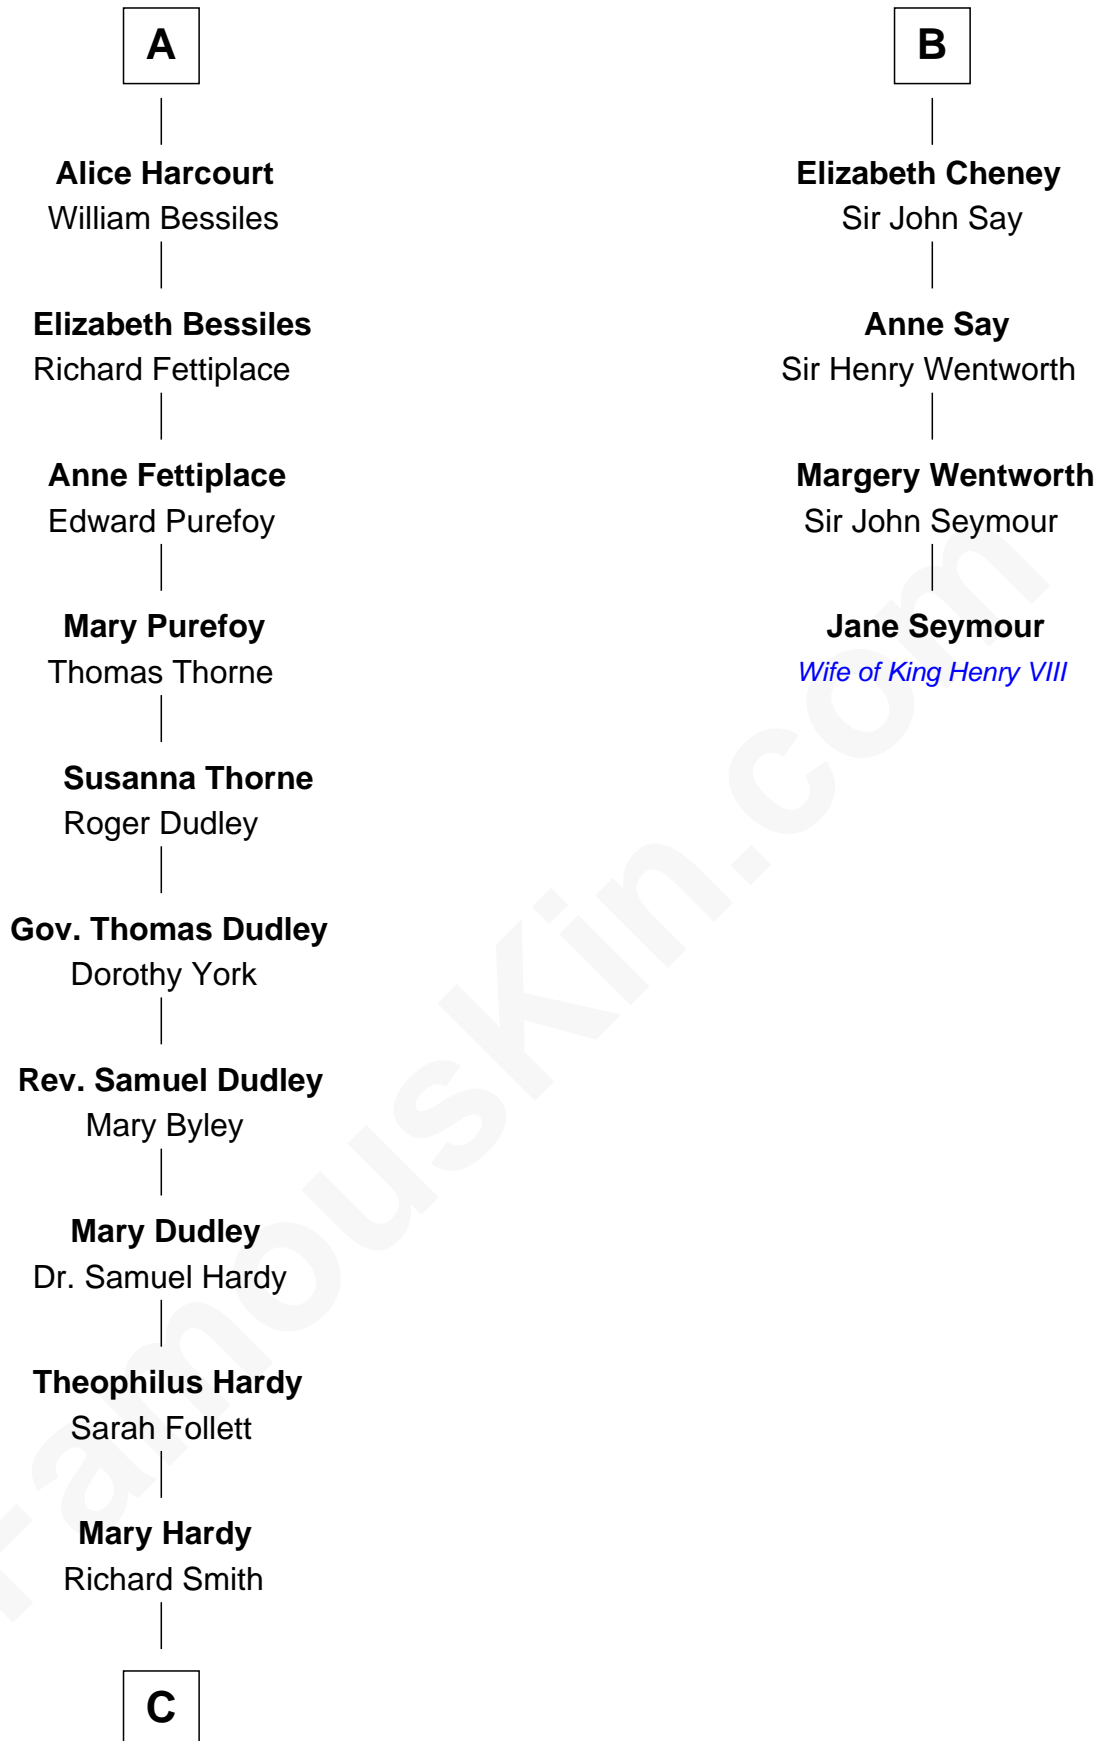

FamousKin.com Relationship Chart of

Dr. H. H. Holmes

Serial Killer aka "Devil in the White City"

10th cousin 11 times removed of

Jane Seymour

3rd Wife of King Henry VIII

Sir William de Hastings

Margaret le Bigod

Ada of Huntingdon

Sir Henry de Hastings

Joan de Cantilupe

Sir John de Hastings

Isabel de Valence

Elizabeth de Hastings

Sir Roger de Grey

Sir Reynold de Grey

Eleanor le Strange

Ida Grey

John Cokayne

Elizabeth Cokayne

Sir Laurence Cheney

B

C

—
Sarah Smith
Edward Scribner Mudgett

—
Samuel Mudgett
Mary Morrill

—
Scribner Mudgett
Nancy Prescott

—
Levi Horton Mudgett
Theodate Page Price

—
Dr. H. H. Holmes
Serial Killer Dr. H. H. Holmes

FamousKin.com