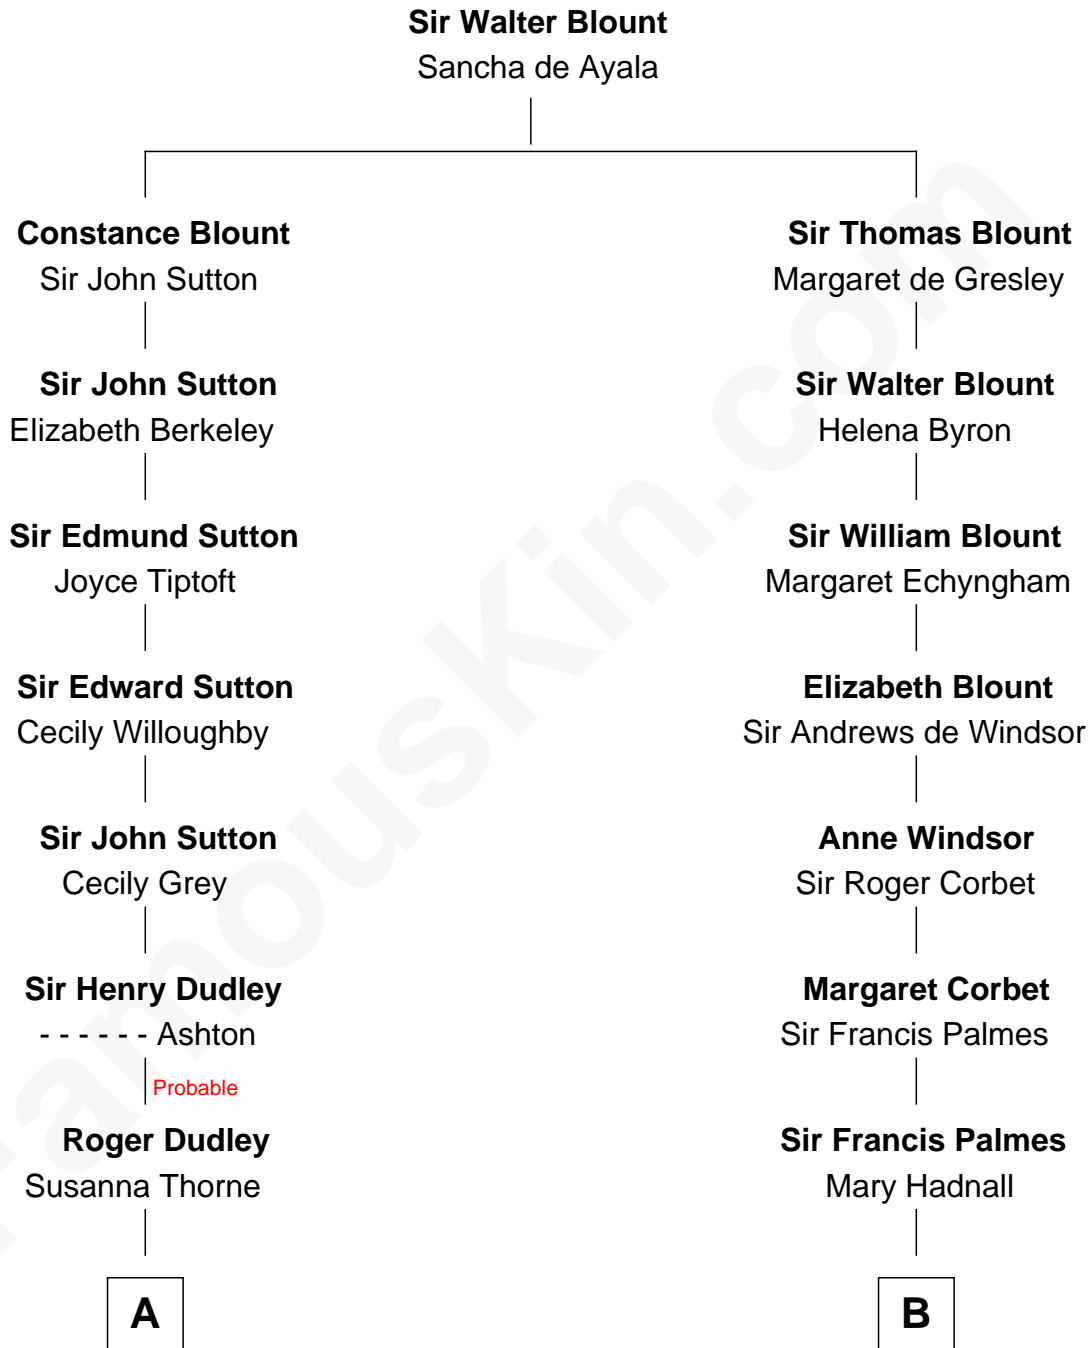

# FamousKin.com Relationship Chart of

**Dr. H. H. Holmes**

*Serial Killer aka "Devil in the White City"*

16th cousin 3 times removed of

**Benedict Cumberbatch**

*Movie, Television and Stage Actor*

C

**Henry Carlton Cumberbatch**

Pauline Ellen Laing Congdon

**Timothy Carlton Congdon Cumberbatch**

Wanda Ventham

**Benedict Cumberbatch**

*Movie, Television and Stage Actor*

FamousKin.com