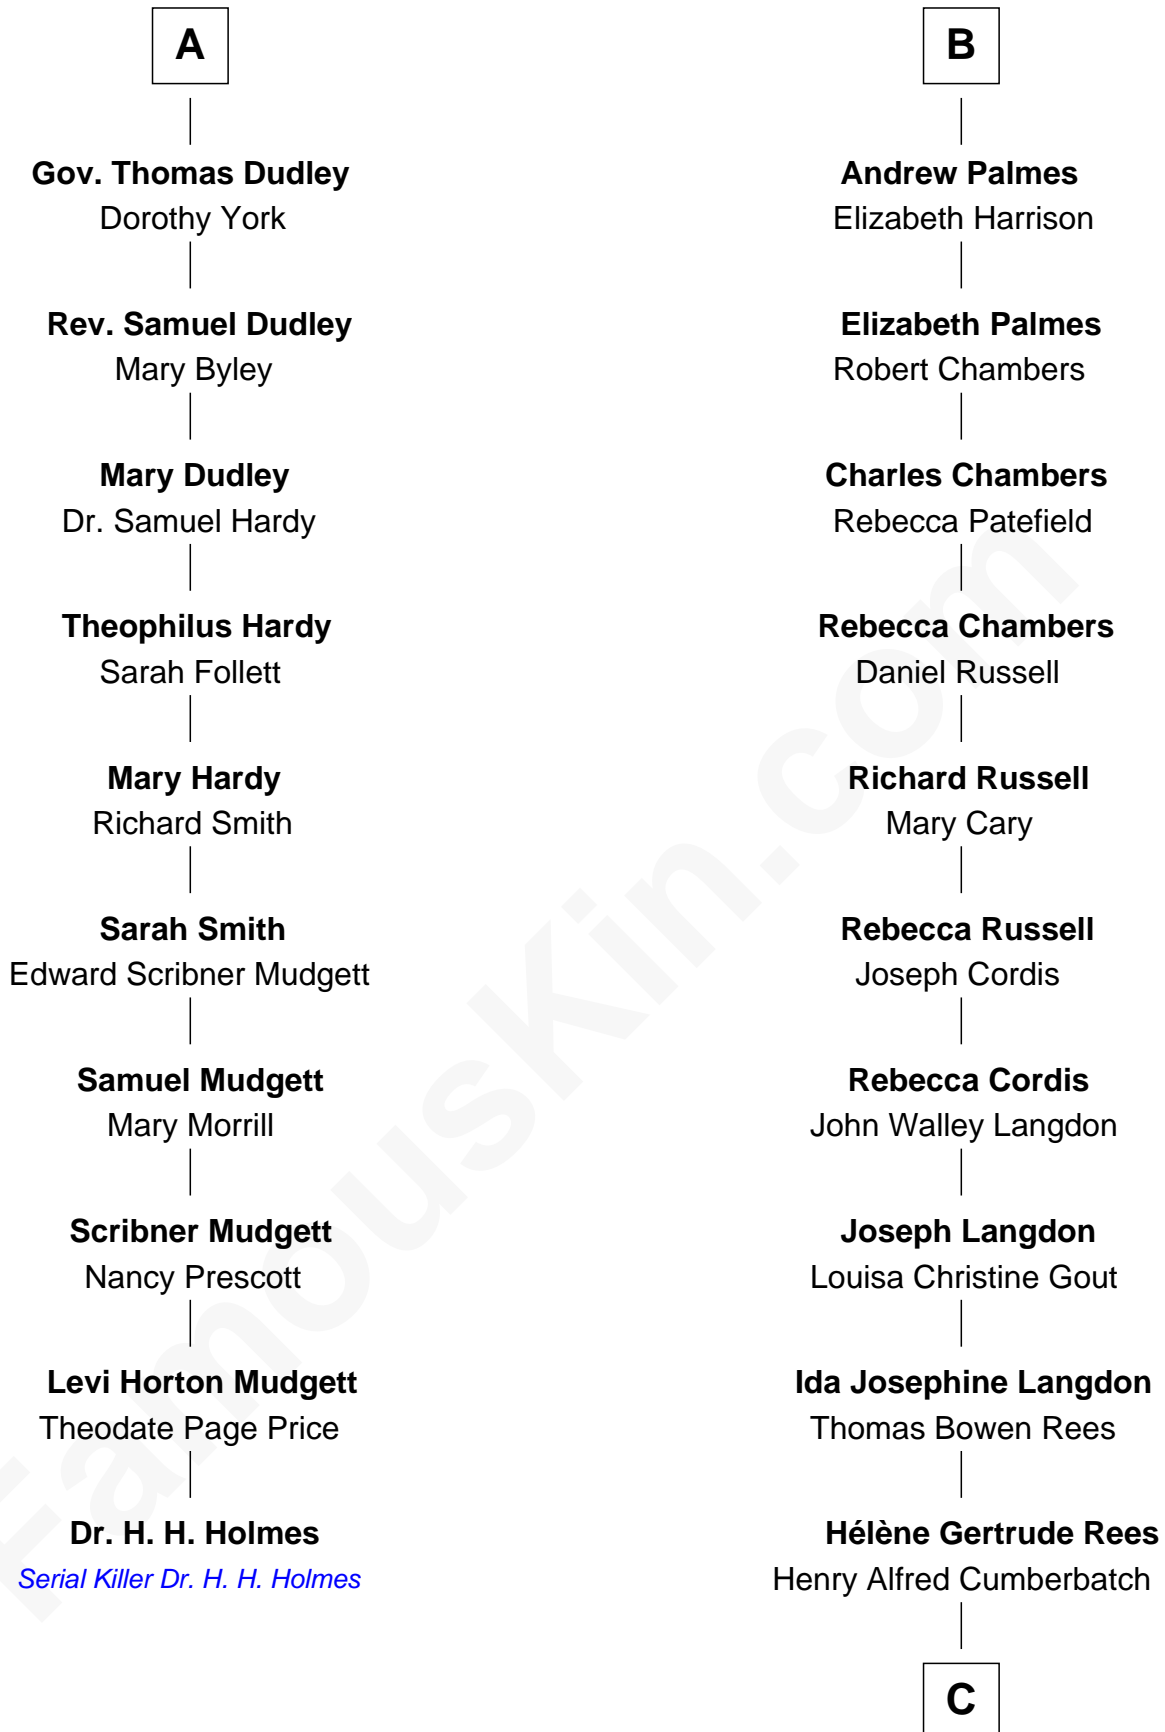

# FamousKin.com Relationship Chart of

**Dr. H. H. Holmes**

*Serial Killer aka "Devil in the White City"*

16th cousin 3 times removed of

**Benedict Cumberbatch**

*Movie, Television and Stage Actor*

C

**Henry Carlton Cumberbatch**

Pauline Ellen Laing Congdon

**Timothy Carlton Congdon Cumberbatch**

Wanda Ventham

**Benedict Cumberbatch**

*Movie, Television and Stage Actor*

FamousKin.com