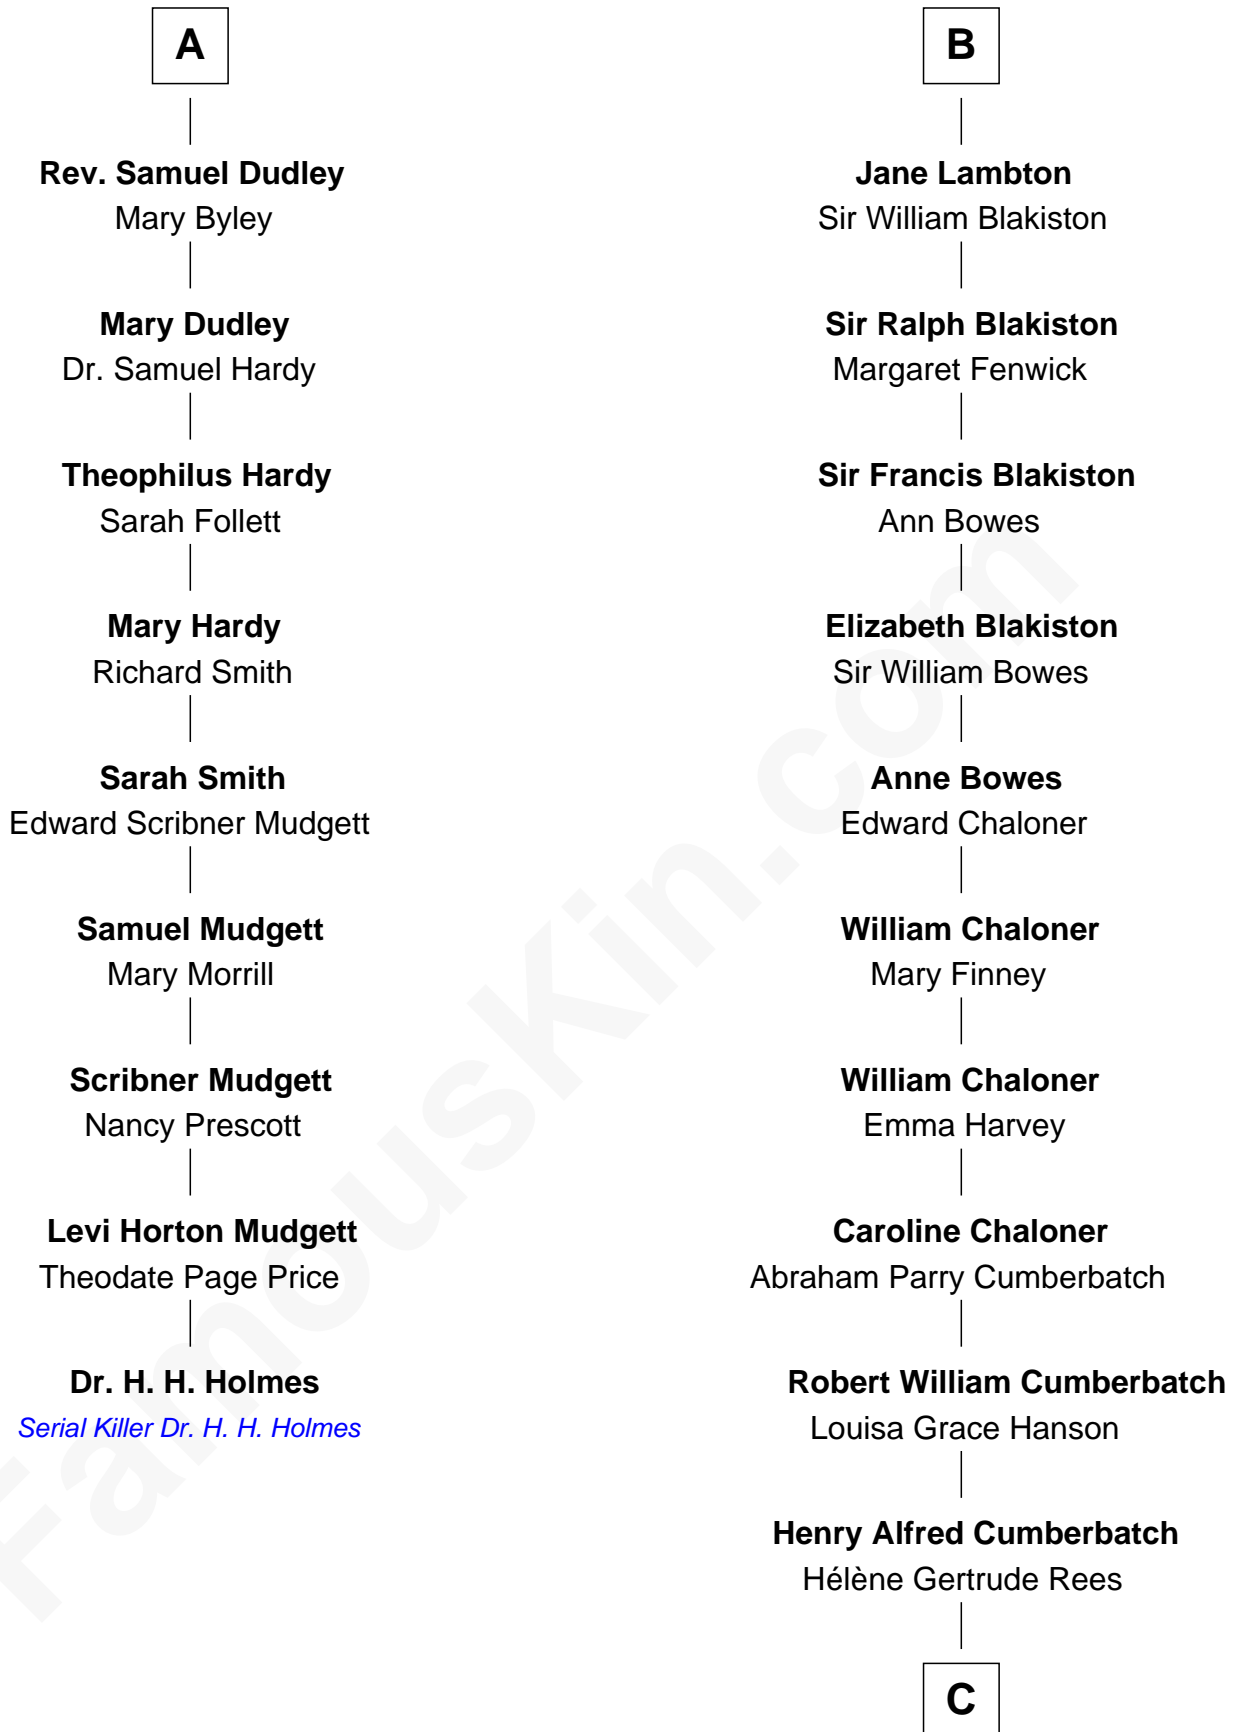

FamousKin.com Relationship Chart of

Dr. H. H. Holmes

Serial Killer aka "Devil in the White City"

15th cousin 4 times removed of

Benedict Cumberbatch

Movie, Television and Stage Actor

C

Henry Carlton Cumberbatch