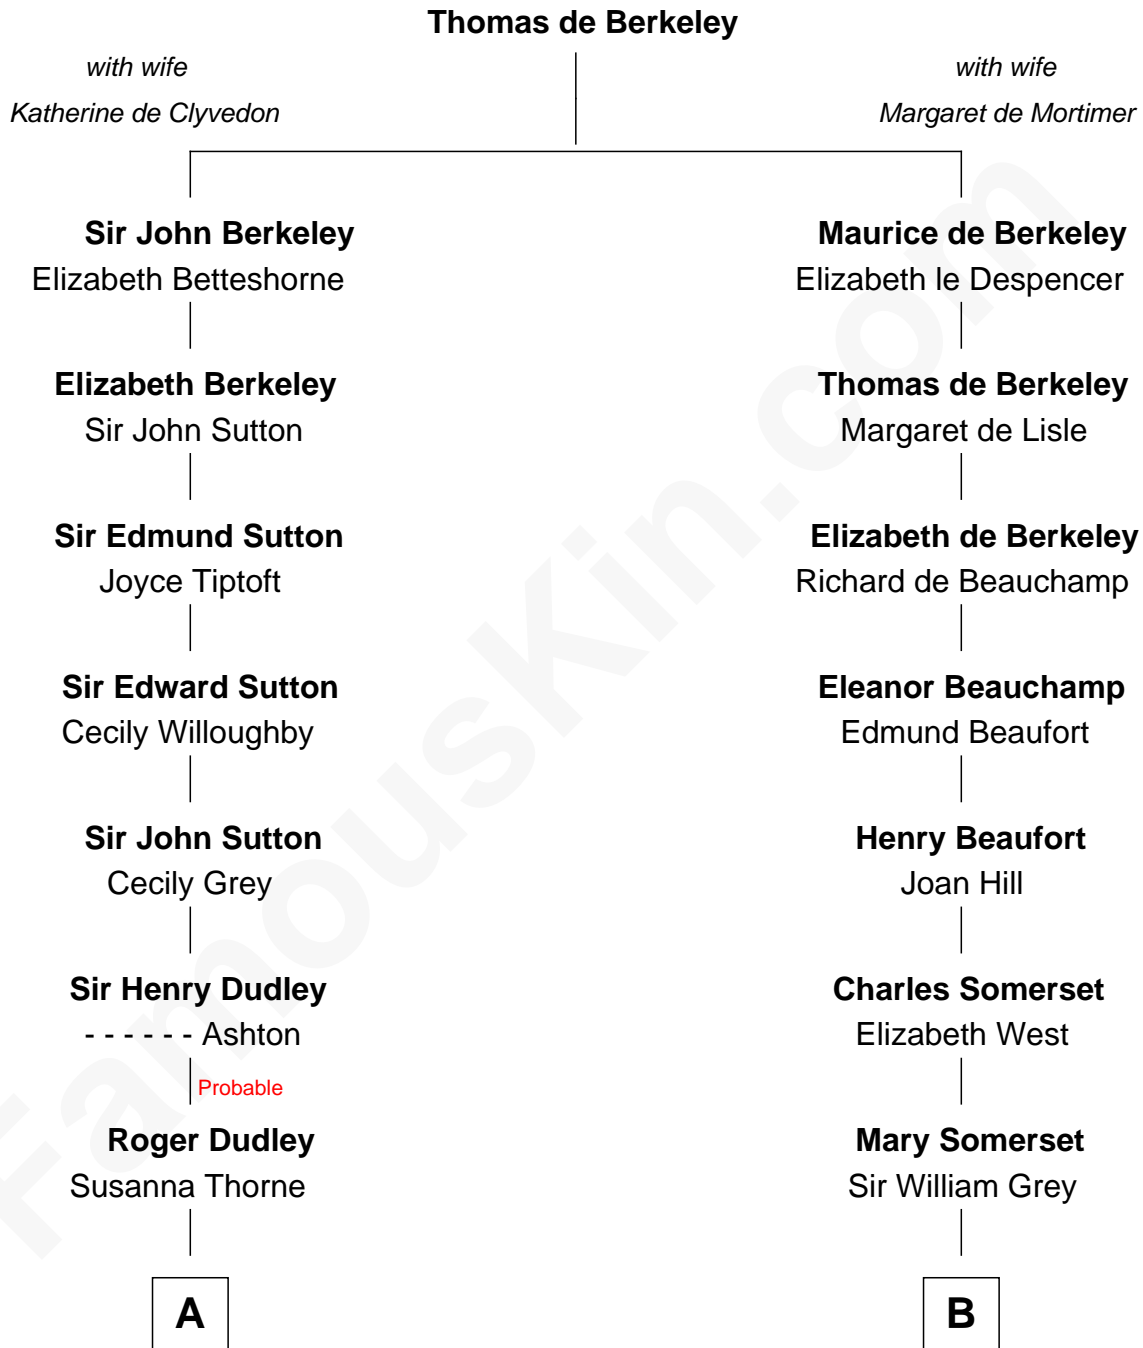

# FamousKin.com Relationship Chart of

**Dr. H. H. Holmes**

*Serial Killer aka "Devil in the White City"*

16th cousin 4 times removed of

**Benedict Cumberbatch**

*Movie, Television and Stage Actor*

C

**Henry Alfred Cumberbatch**

Hélène Gertrude Rees

**Henry Carlton Cumberbatch**

Pauline Ellen Laing Congdon

**Timothy Carlton Congdon Cumberbatch**

Wanda Ventham

**Benedict Cumberbatch**

*Movie, Television and Stage Actor*