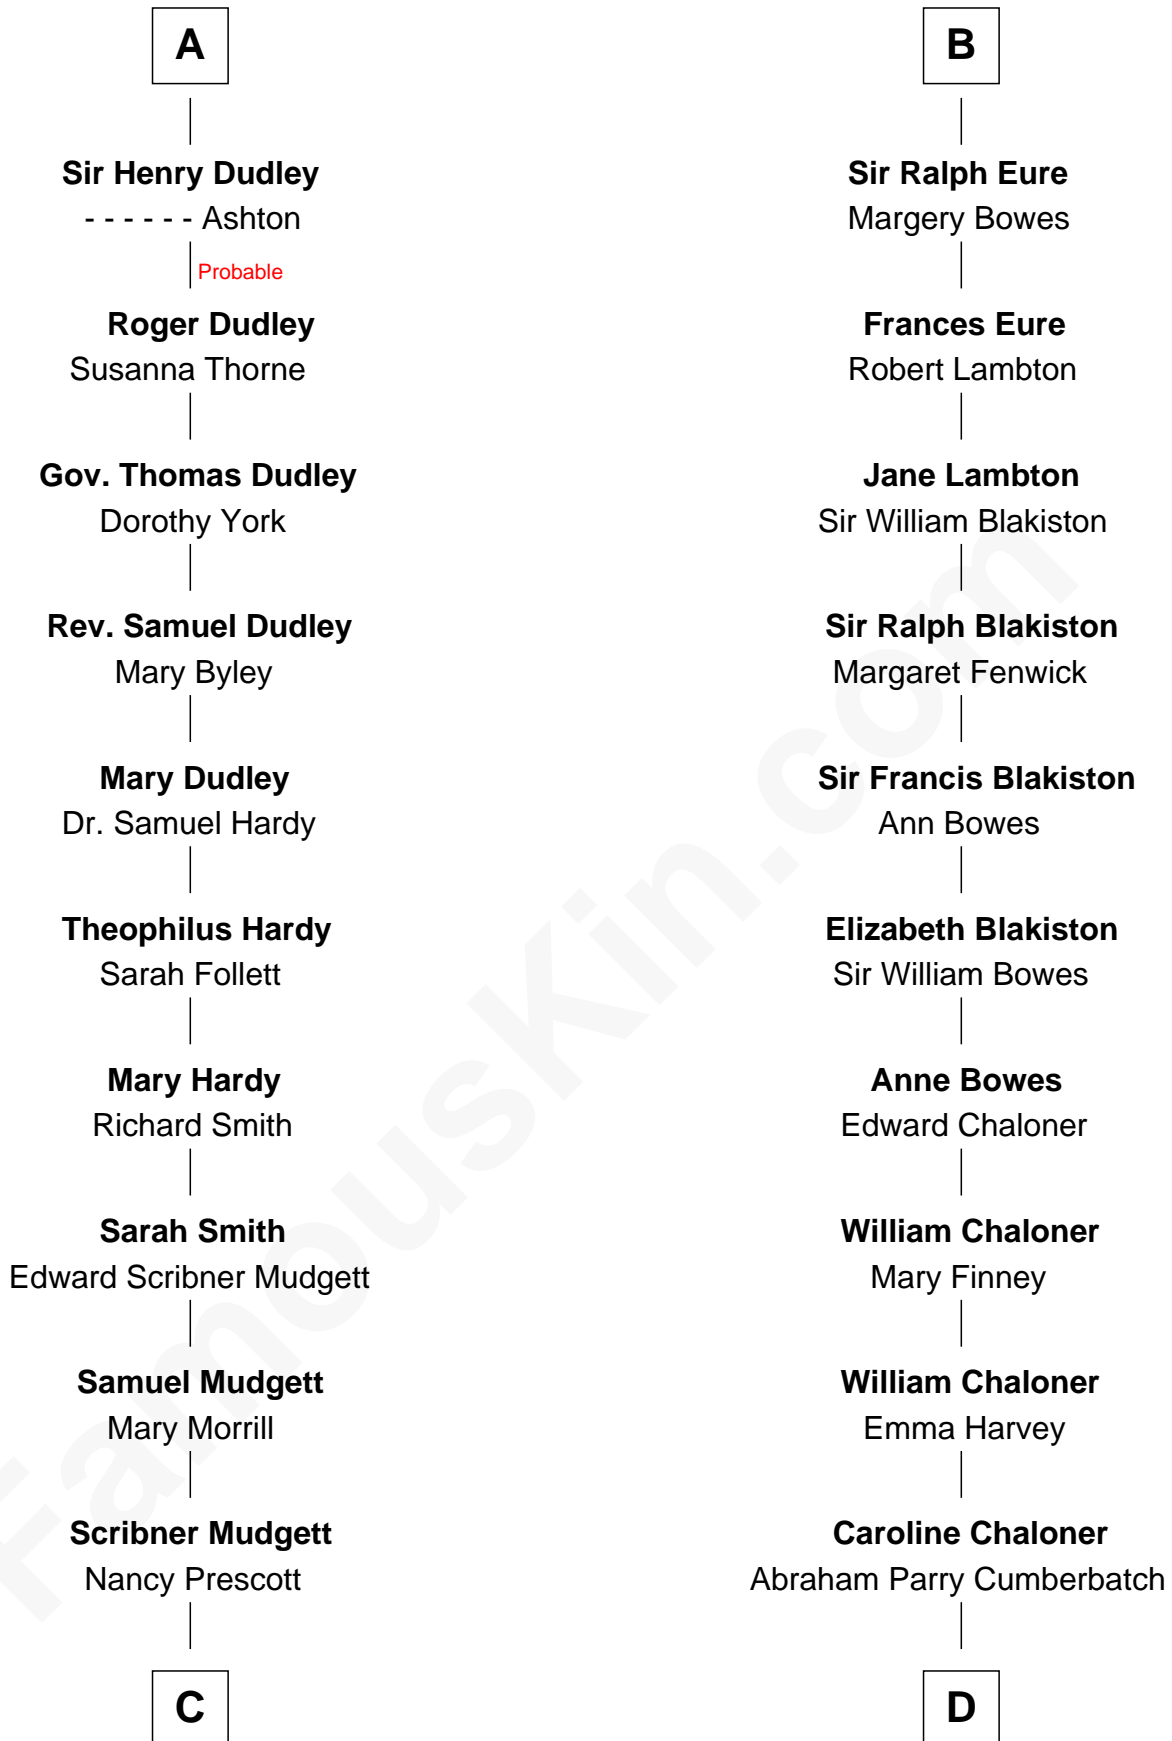

FamousKin.com

Relationship Chart of

Dr. H. H. Holmes

Serial Killer aka "Devil in the White City"

18th cousin 3 times removed of

Benedict Cumberbatch

Movie, Television and Stage Actor

C

Levi Horton Mudgett

Theodate Page Price

Dr. H. H. Holmes

Serial Killer Dr. H. H. Holmes

D

Robert William Cumberbatch

Louisa Grace Hanson

Henry Alfred Cumberbatch