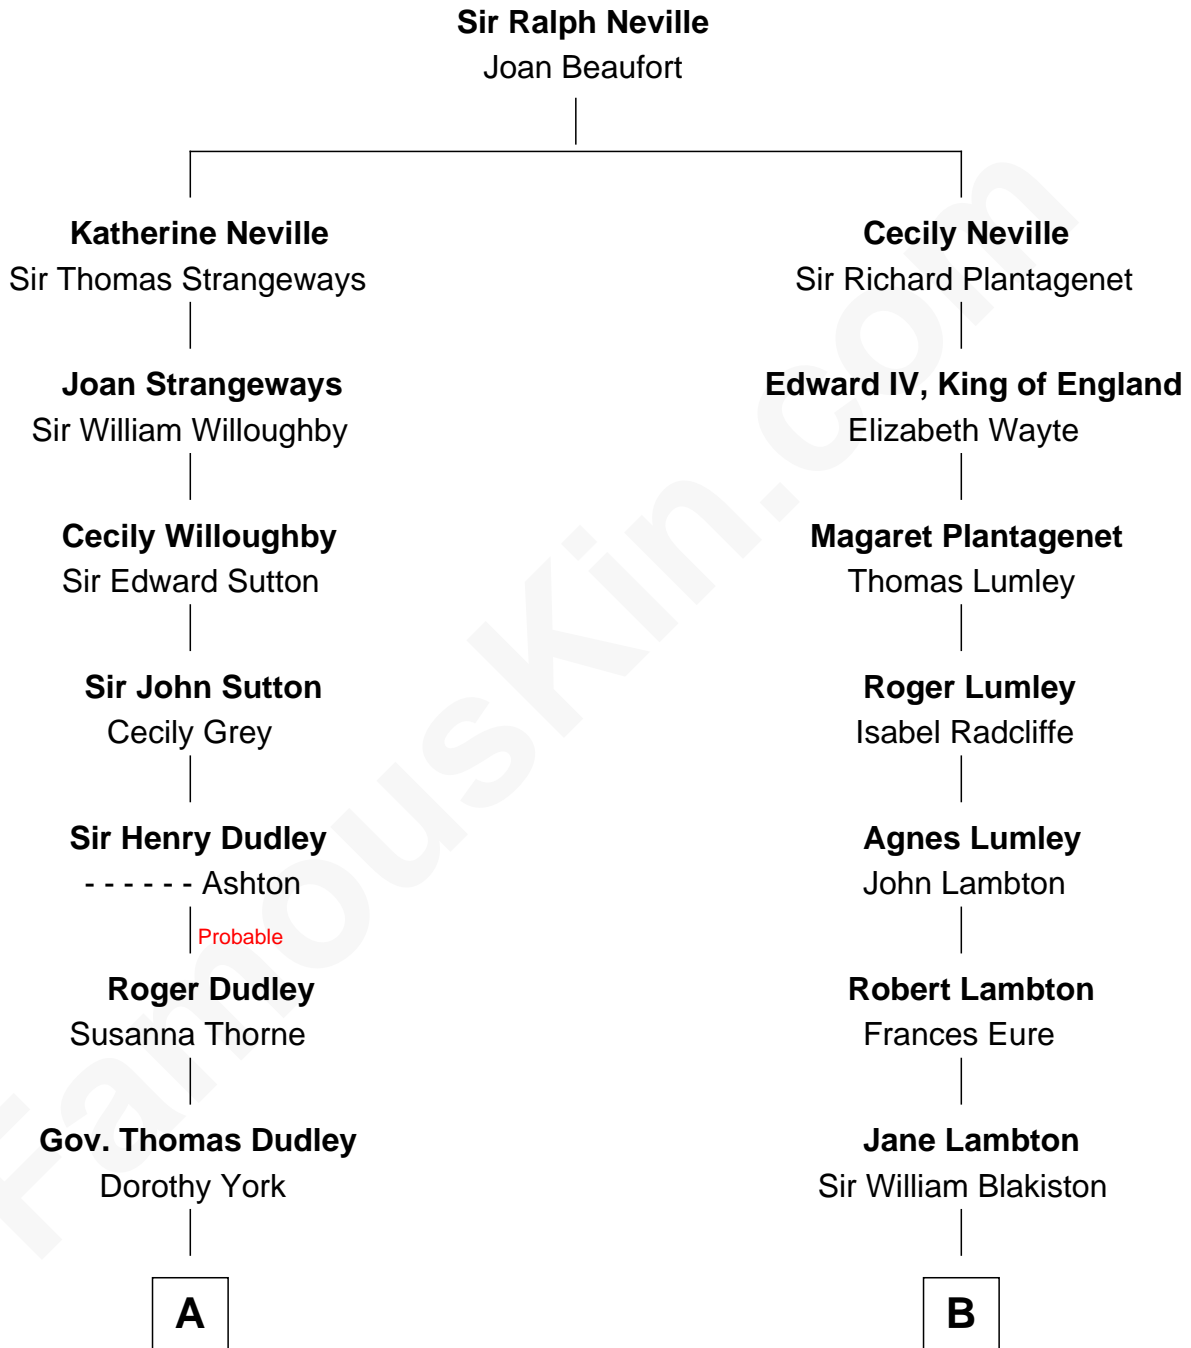

# FamousKin.com Relationship Chart of

**Dr. H. H. Holmes**

*Serial Killer aka "Devil in the White City"*

15th cousin 3 times removed of

**Benedict Cumberbatch**

*Movie, Television and Stage Actor*

C

Timothy Carlton Congdon Cumberbatch

Wanda Ventham

**Benedict Cumberbatch**

*Movie, Television and Stage Actor*

FamousKin.com