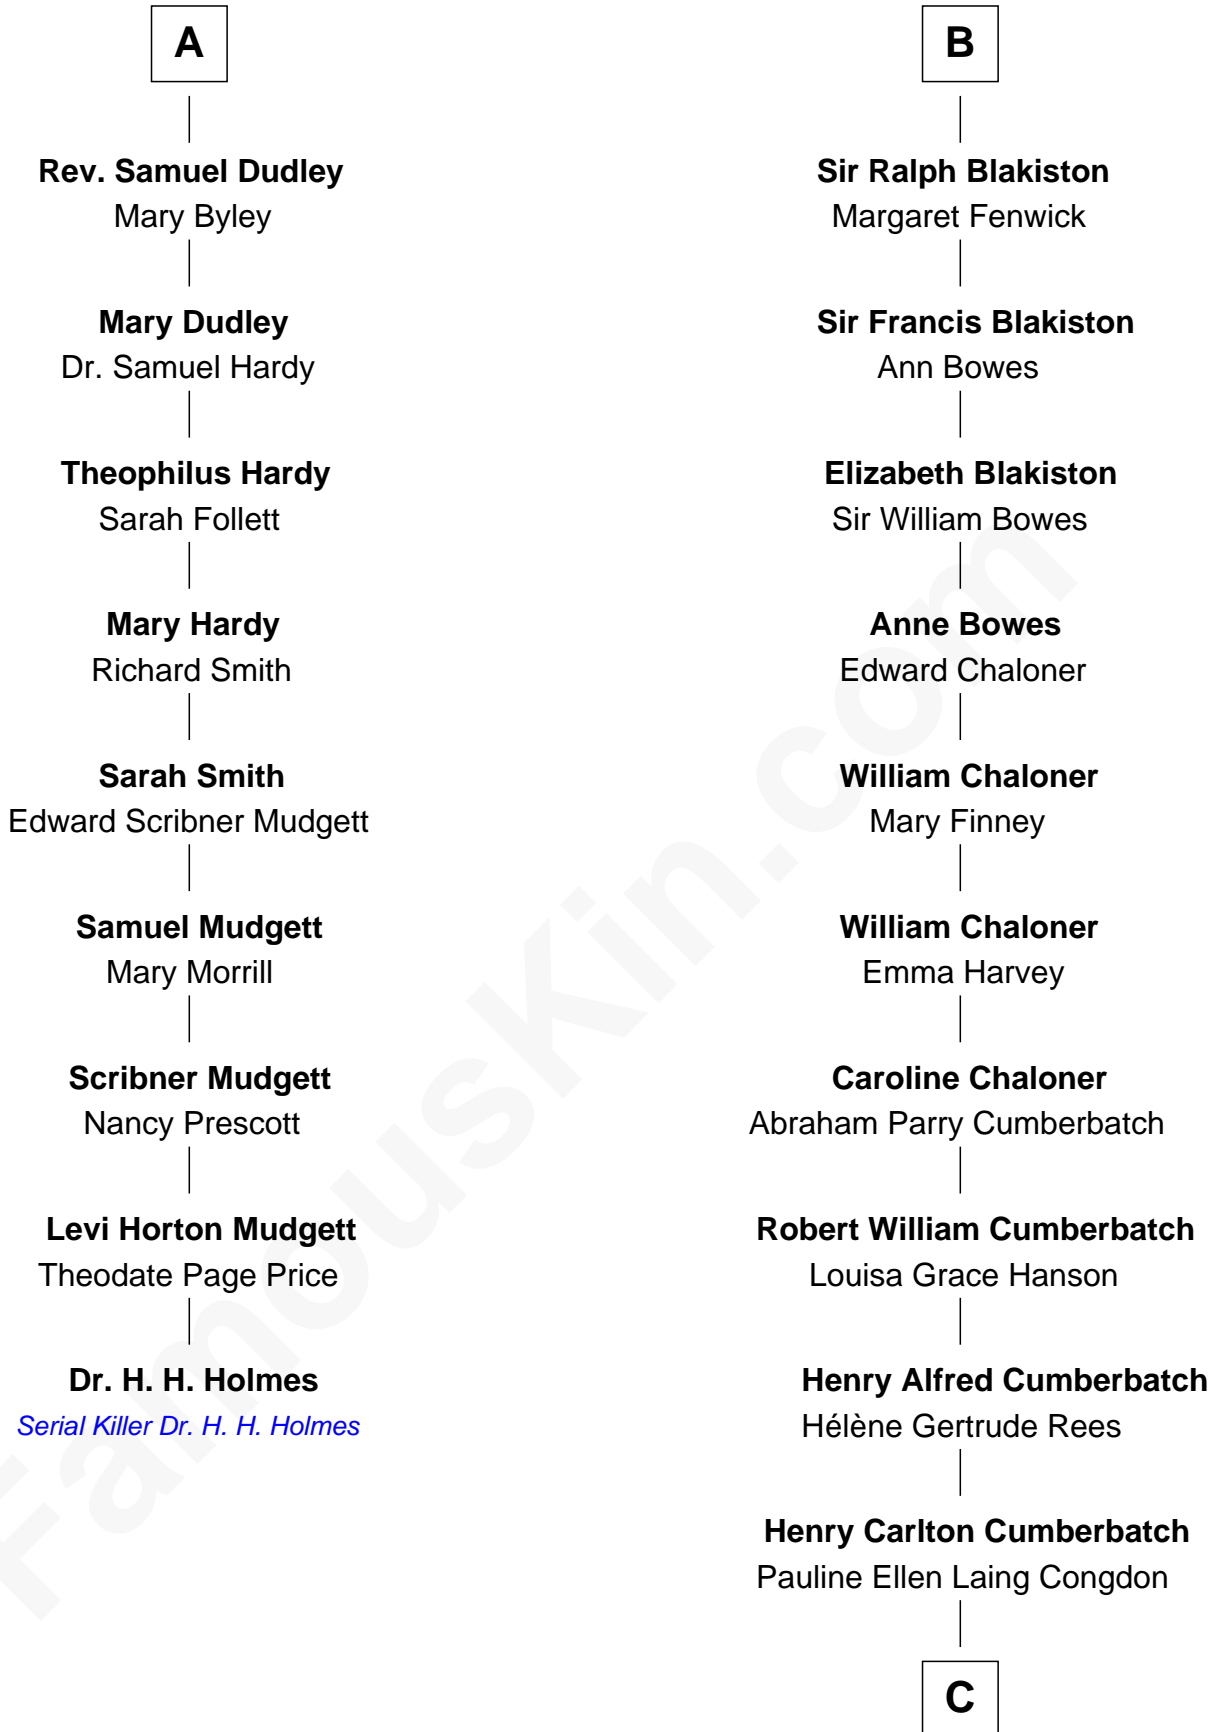

# FamousKin.com Relationship Chart of

**Dr. H. H. Holmes**

*Serial Killer aka "Devil in the White City"*

15th cousin 3 times removed of

**Benedict Cumberbatch**

*Movie, Television and Stage Actor*

C

Timothy Carlton Congdon Cumberbatch

Wanda Ventham

**Benedict Cumberbatch**

*Movie, Television and Stage Actor*

FamousKin.com