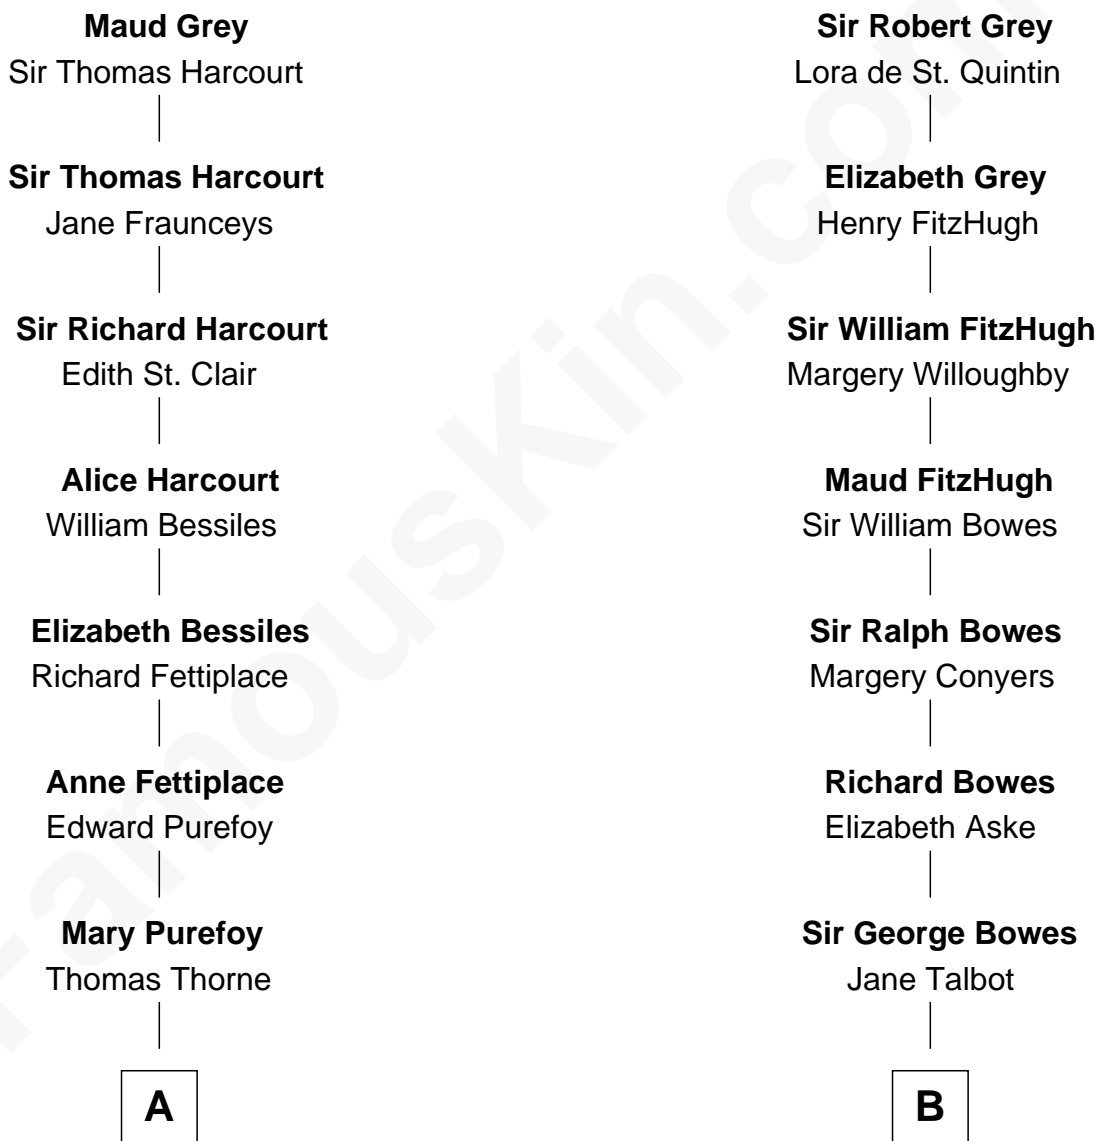

FamousKin.com Relationship Chart of

Dr. H. H. Holmes

Serial Killer aka "Devil in the White City"

17th cousin 1 time removed of

Benedict Cumberbatch

Movie, Television and Stage Actor

Sir John Grey

Avice Marmion