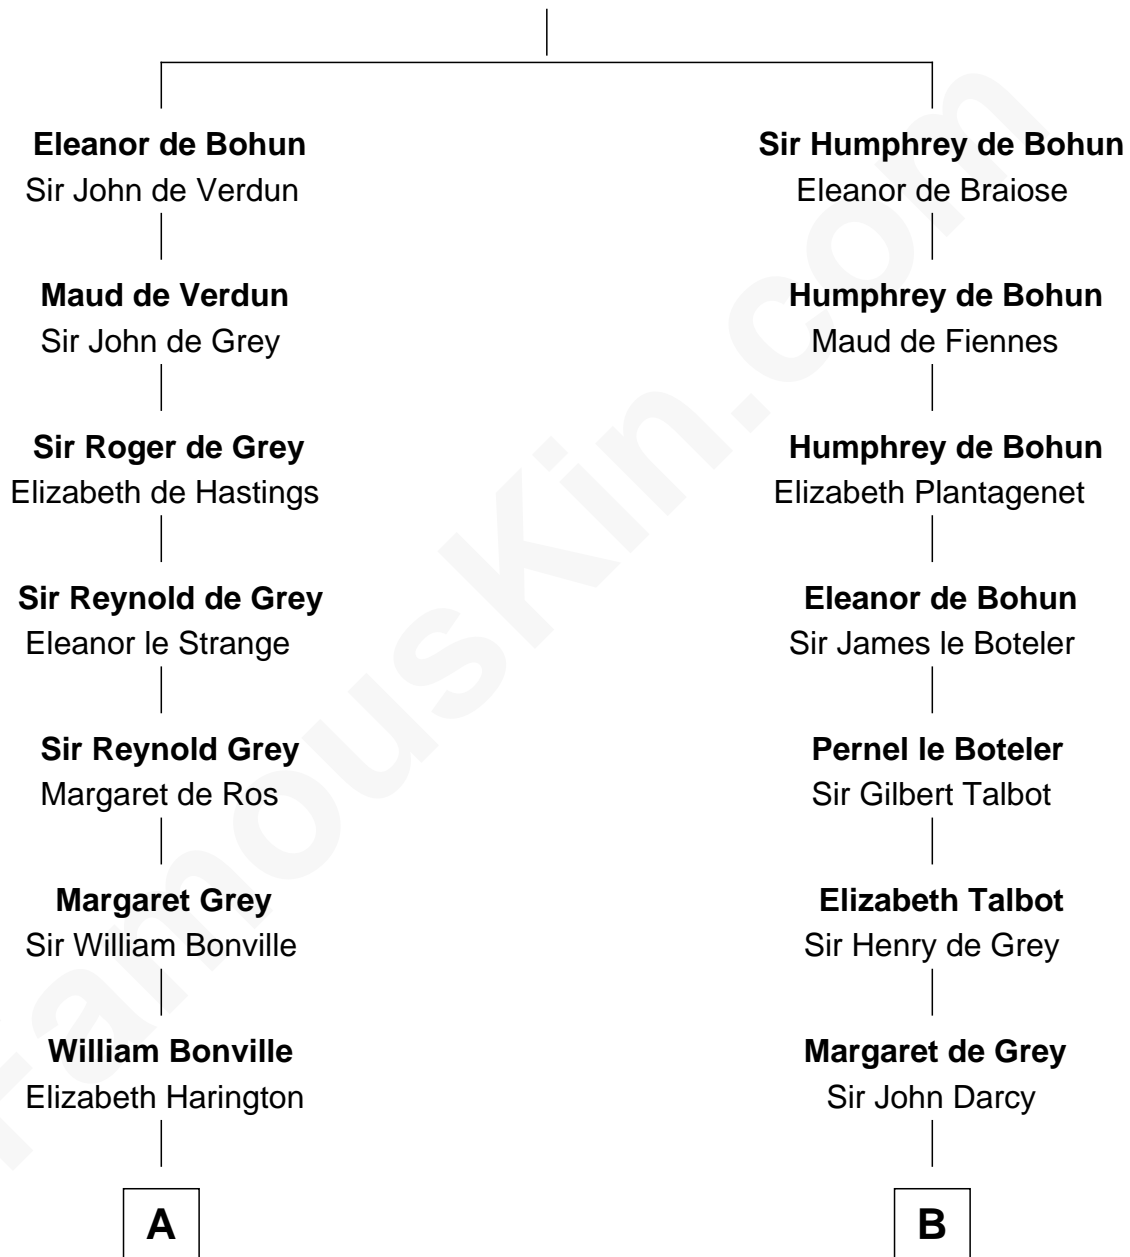

## Relationship Chart of

**Dr. H. H. Holmes**

*Serial Killer aka "Devil in the White City"*

21st cousin of

**Sir Arthur Conan Doyle**

*Author, "Sherlock Holmes"*

**Sir Humphrey de Bohun**

Maud of Eu

**C**

**Sarah Smith**  
Edward Scribner Mudgett

**Samuel Mudgett**  
Mary Morrill

**Scribner Mudgett**  
Nancy Prescott

**Levi Horton Mudgett**  
Theodate Page Price

**Dr. H. H. Holmes**  
*Serial Killer Dr. H. H. Holmes*