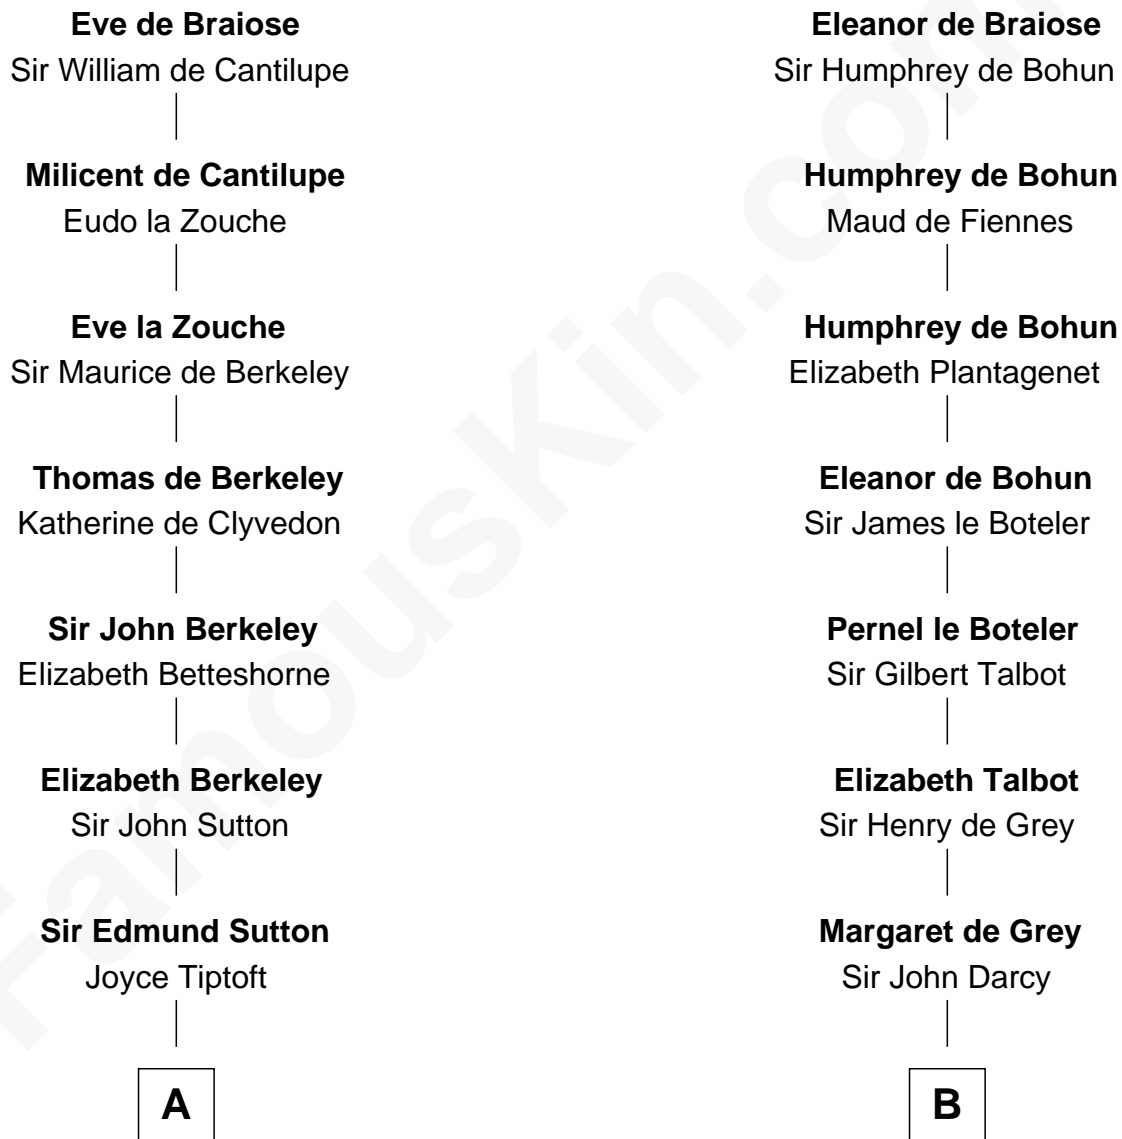

William de Braiose

Eva Marshal