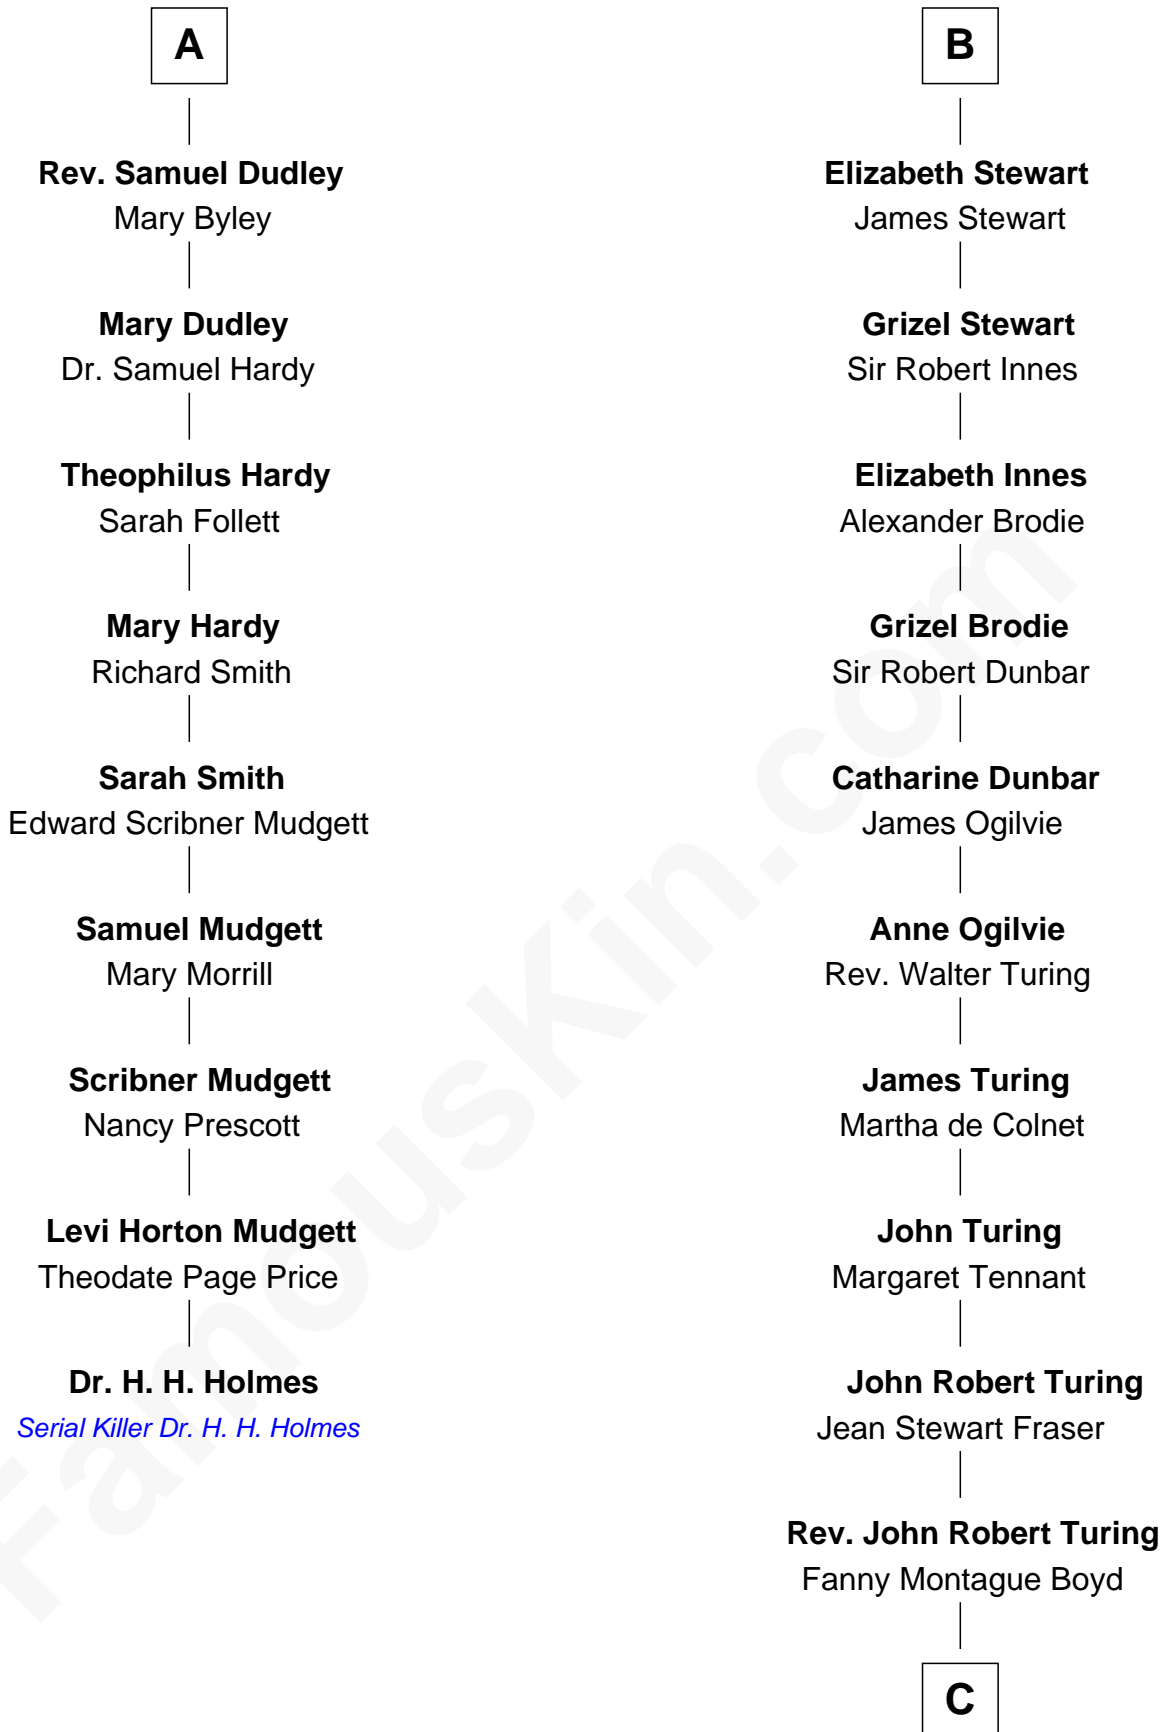

FamousKin.com Relationship Chart of

Dr. H. H. Holmes

Serial Killer aka "Devil in the White City"

15th cousin 3 times removed of

Alan Turing

WWII Codebreaker of Nazi Enigma Machine

C

Julius Matheson Turing

Ethel Sara Stoney

Alan Turing

WWII Codebreaker of Nazi Enigma Machine

FamousKin.com