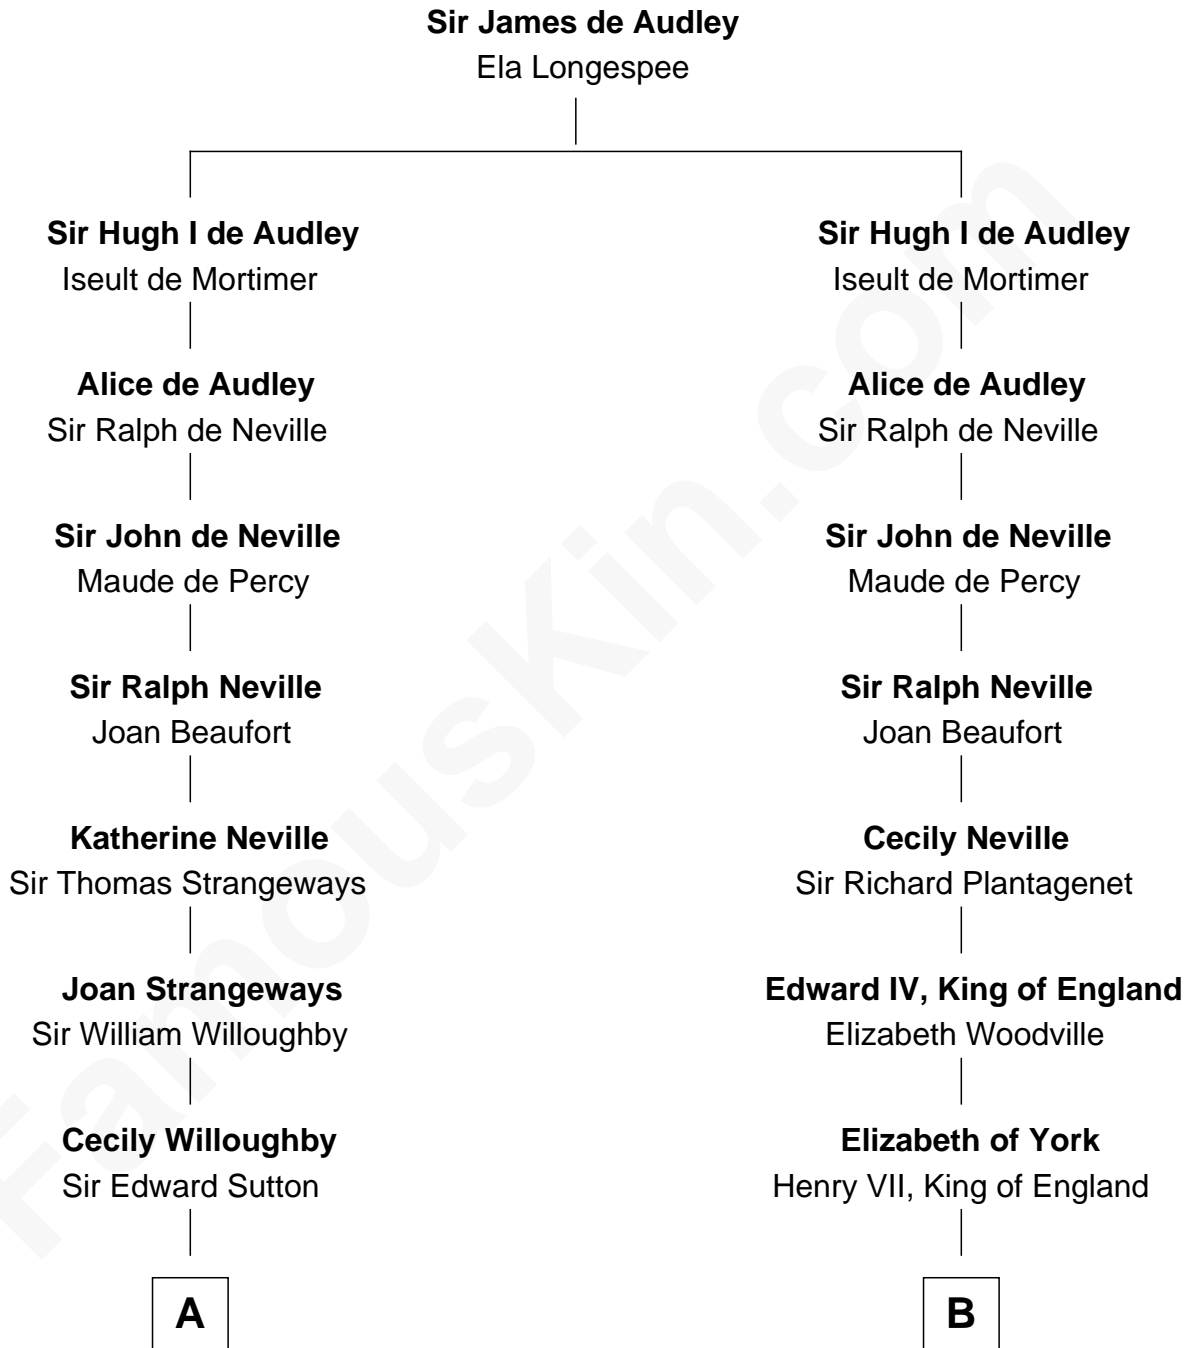

FamousKin.com

Relationship Chart of

Dr. H. H. Holmes

Serial Killer aka "Devil in the White City"

19th cousin 2 times removed of

Alan Turing

WWII Codebreaker of Nazi Enigma Machine

C

Scribner Mudgett

Nancy Prescott

Levi Horton Mudgett

Theodate Page Price

Dr. H. H. Holmes

Serial Killer Dr. H. H. Holmes

D

John Turing