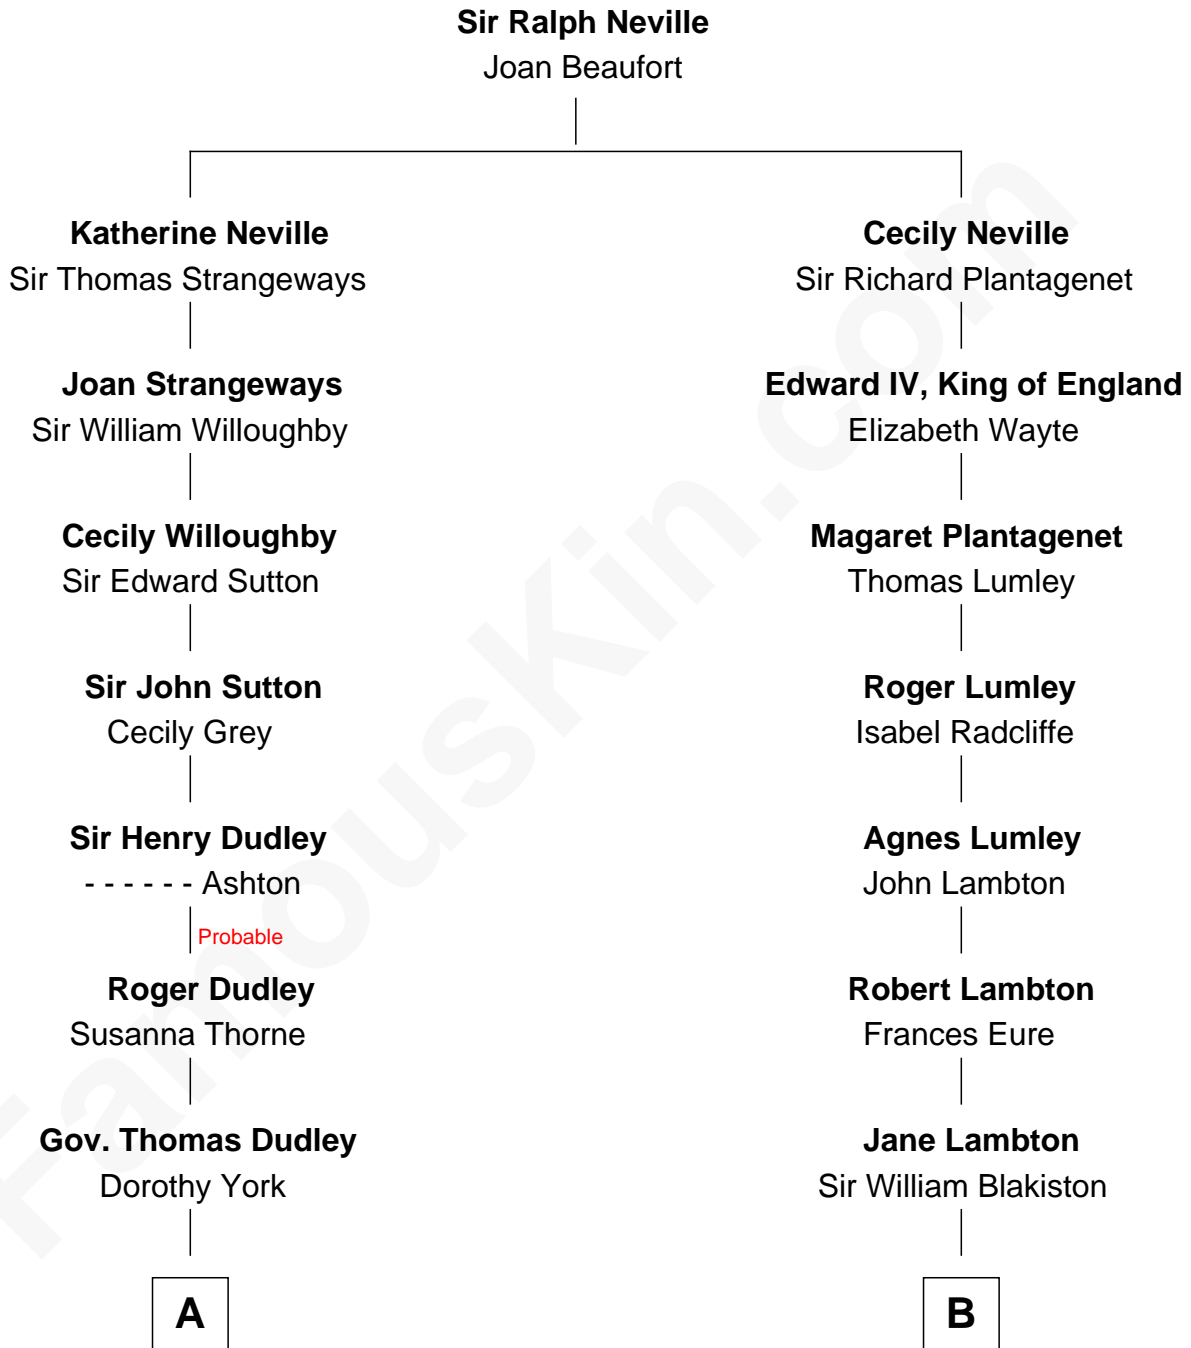

FamousKin.com Relationship Chart of

Dr. H. H. Holmes

Serial Killer aka "Devil in the White City"

15th cousin 2 times removed of

Queen Elizabeth II

Queen of the United Kingdom

Elizabeth II photo by [Eric Draper](#)