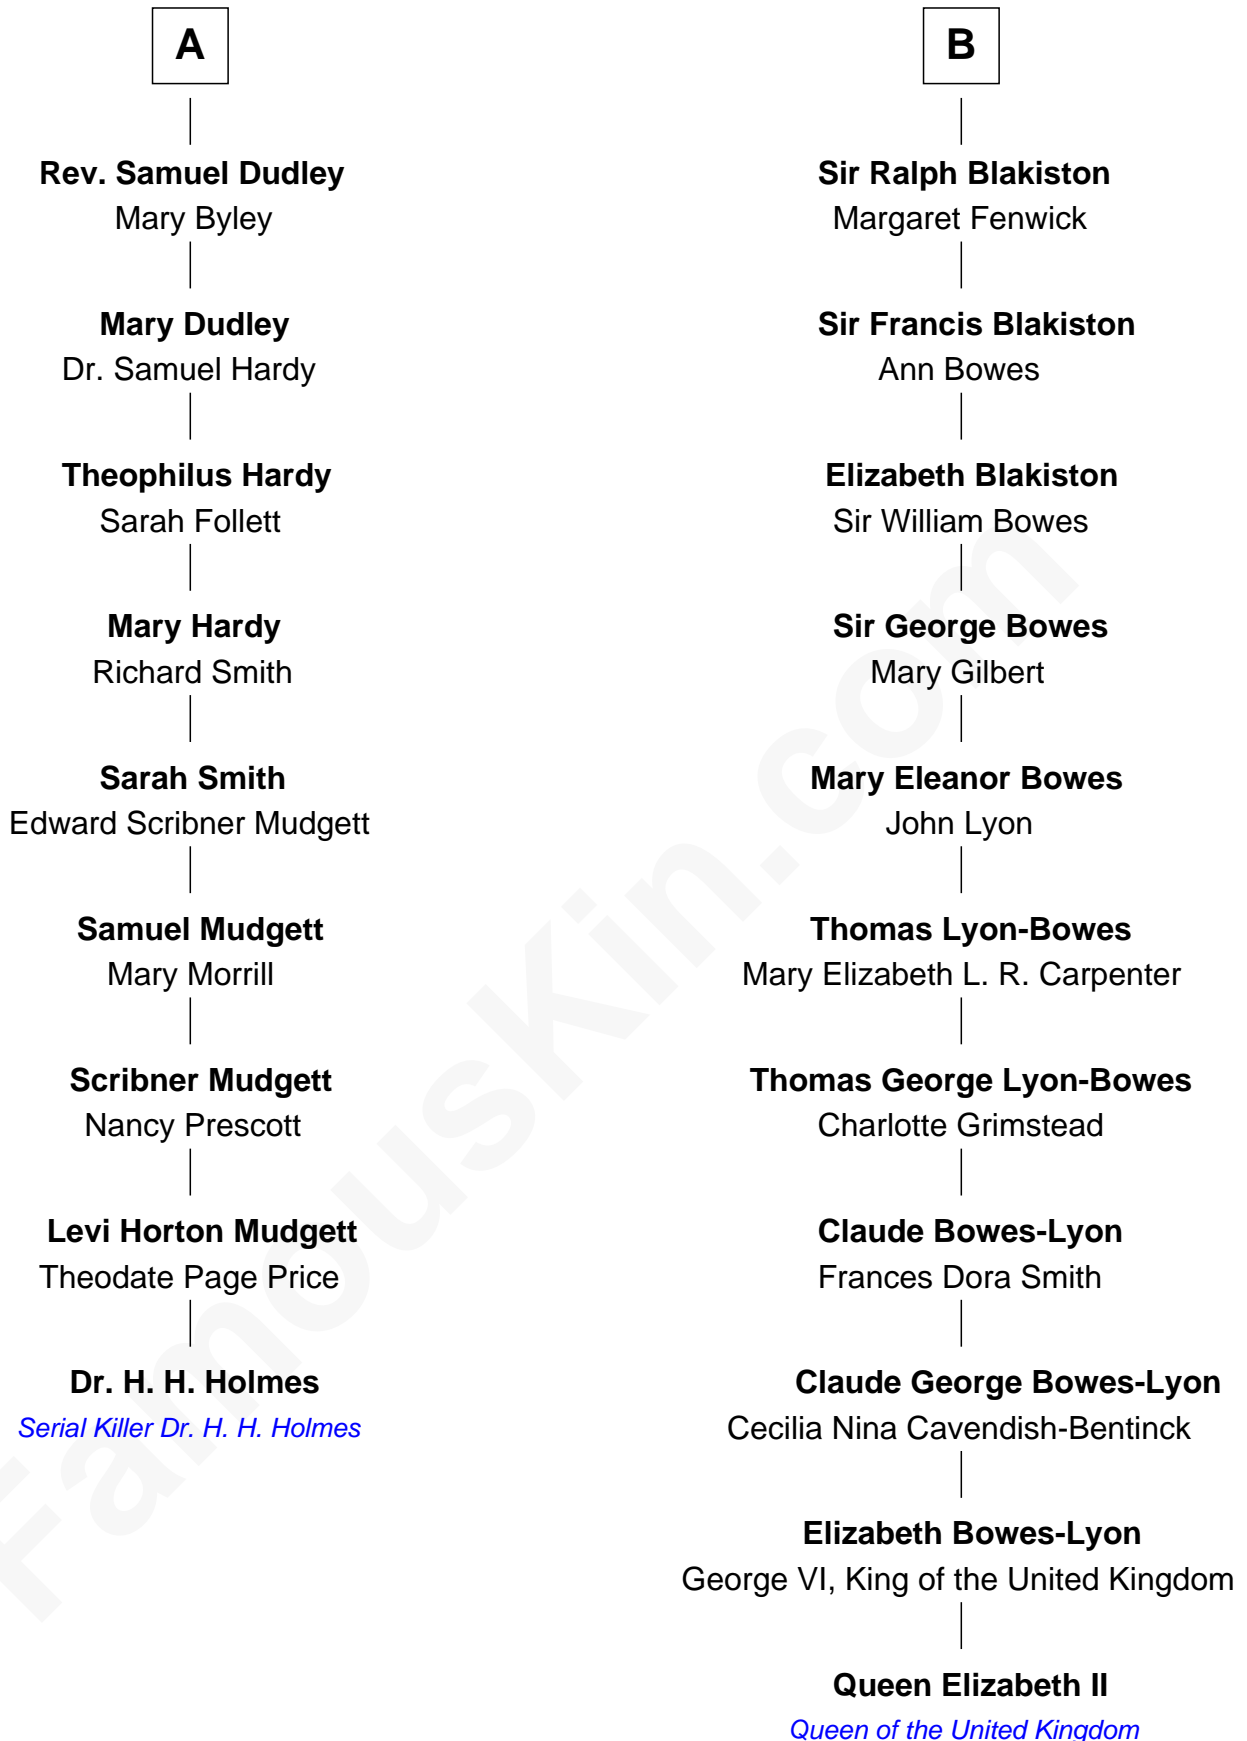

FamousKin.com Relationship Chart of

Dr. H. H. Holmes

Serial Killer aka "Devil in the White City"

15th cousin 2 times removed of

Queen Elizabeth II

Queen of the United Kingdom

Elizabeth II photo by [Eric Draper](#)