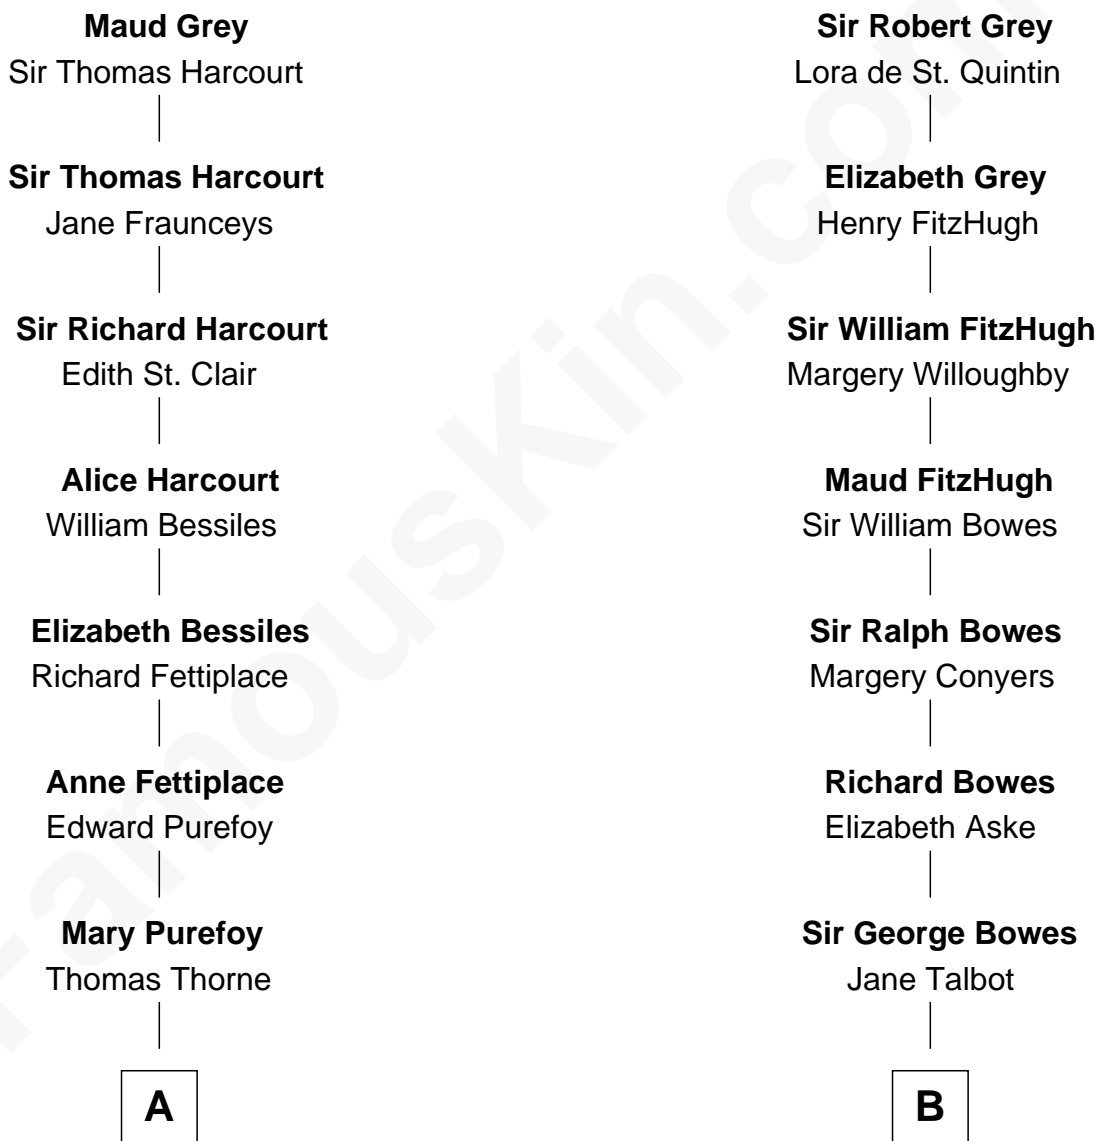

FamousKin.com Relationship Chart of

Dr. H. H. Holmes

Serial Killer aka "Devil in the White City"

17th cousin of

Queen Elizabeth II

Queen of the United Kingdom

Sir John Grey

Avice Marmion

Elizabeth II photo by [Eric Draper](#)