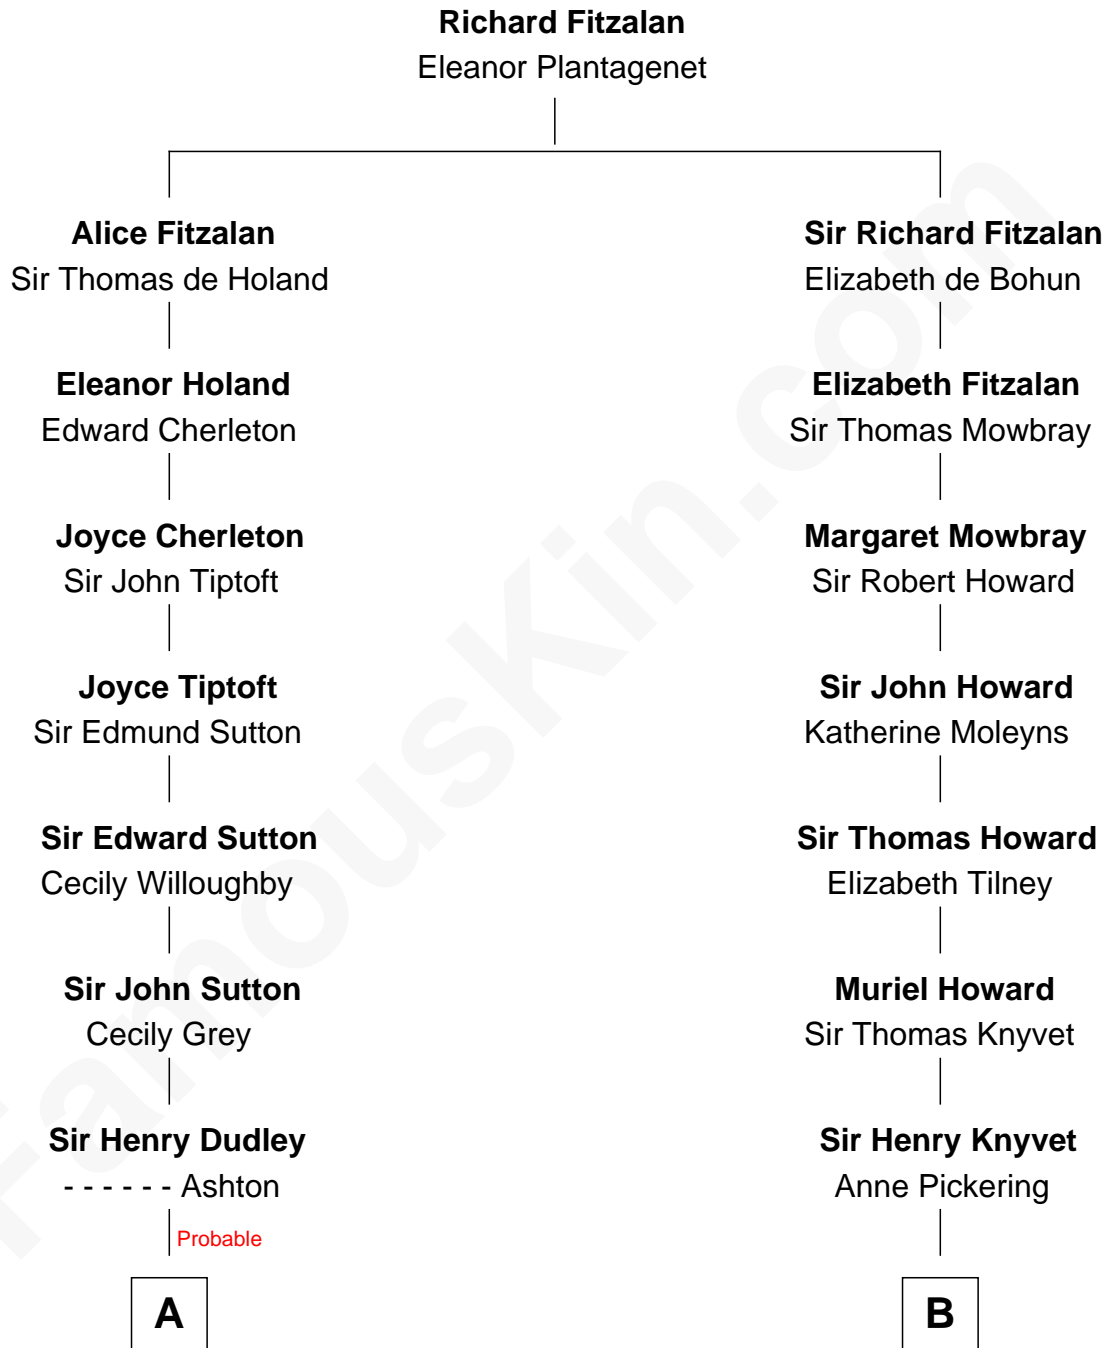

FamousKin.com Relationship Chart of

Dr. H. H. Holmes

Serial Killer aka "Devil in the White City"

17th cousin 2 times removed of

Tilda Swinton

Movie Actress

C

Mariora Beatrice Evelyn Rochfort Alers-Hankey

Alan Henry Campbell Swinton

Sir John Swinton

Judith Balfour Killen

Tilda Swinton

Movie Actress

FamousKin.com